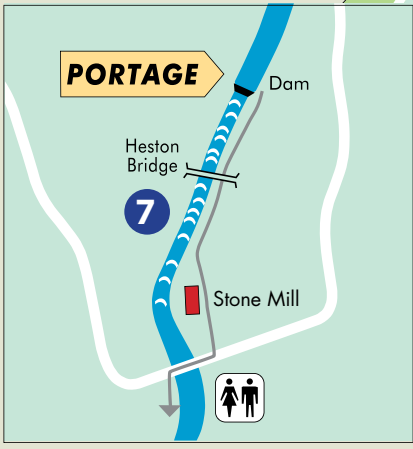

Bronx River Blueway

Greenway and Blueway trails

Landing at New York Botanical Garden Portage (Point #7)

Launch at base of Twin Dams, Bronx Zoo (Point #9) Photo: Jonathan Barkey

Until the fish passage is built in River Park with a walkway for paddlers, boats must be lowered from the top of the dam. (Point #10)