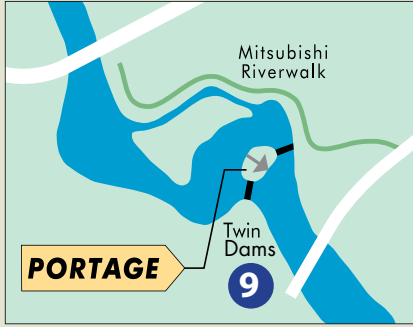

Bronx River Blueway

Greenway and Blueway trails

Landing at New York Botanical Garden Portage (Point #7)

Launch at base of Twin Dams, Bronx Zoo (Point #9) Photo: Jonathan Barkey

Until the fish passage is built in River Park with a walkway for paddlers, boats must be lowered from the top of the dam. (Point #10)