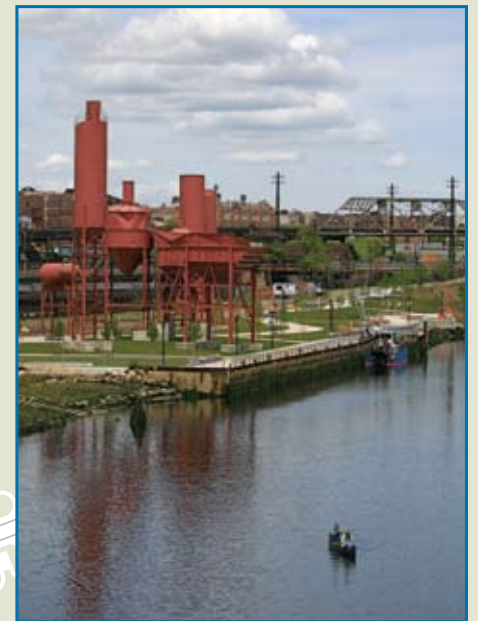

Bronx River Blueway

Greenway and Blueway trails

Landing at New York Botanical Garden Portage (Point #7)

Launch at base of Twin Dams, Bronx Zoo (Point #9) Photo: Jonathan Barkey

Until the fish passage is built in River Park with a walkway for paddlers, boats must be lowered from the top of the dam. (Point #10)