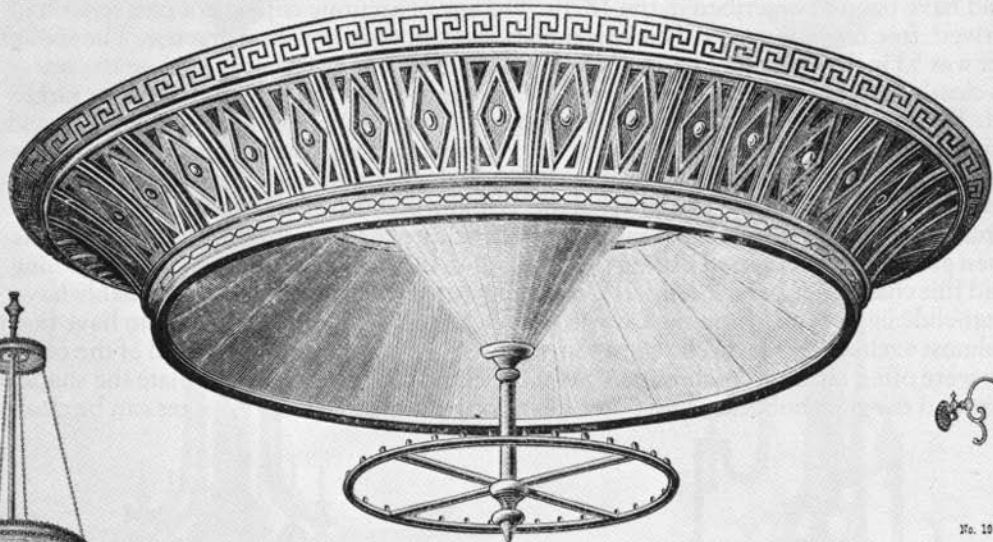

No. 900.—DOUBLE CONE REFLECTOR.

No. 101.—Concave Reflector.

No. 100.—Ornamental Double Cone Reflector, suspended.  
For Stores, Churches, Reading Rooms, &c.,  
for Gas or Kerosene.

No. 108.—Octagonal Show Window Reflector.  
For Gas or Kerosene.

No. 105.—Plain Double Cone Reflector.  
For Stores, Windows, &c.,  
for Gas or Kerosene.

No. 107.—Octagonal Shade.  
Lined with Silver Plated Glass.

ARCHER & PANCOAST MANUFACTURING CO.,  
70, 72 & 74 Wooster Street, New York.