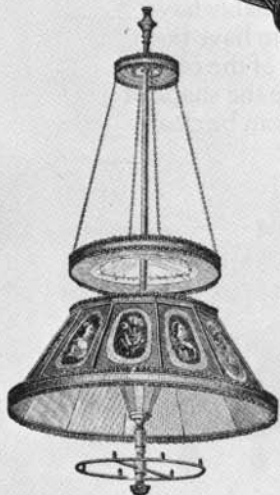

All the latest and most improved styles of Chandeliers and Reflectors are constantly on hand and made to order.

In ordering Reflectors or Chandeliers, send size of room to be lighted, and state if they are to be inserted **IN** or suspended **FROM** ceiling.

No. 900.—DOUBLE CONE REFLECTOR.

No. 101.—Concave Reflector.

No. 100.—Ornamental Double Cone Reflector, suspended.  
For Stores, Churches, Reading Rooms, &c.,  
for Gas or Kerosene.

No. 108.—Octagonal Show Window Reflector.  
For Gas or Kerosene.