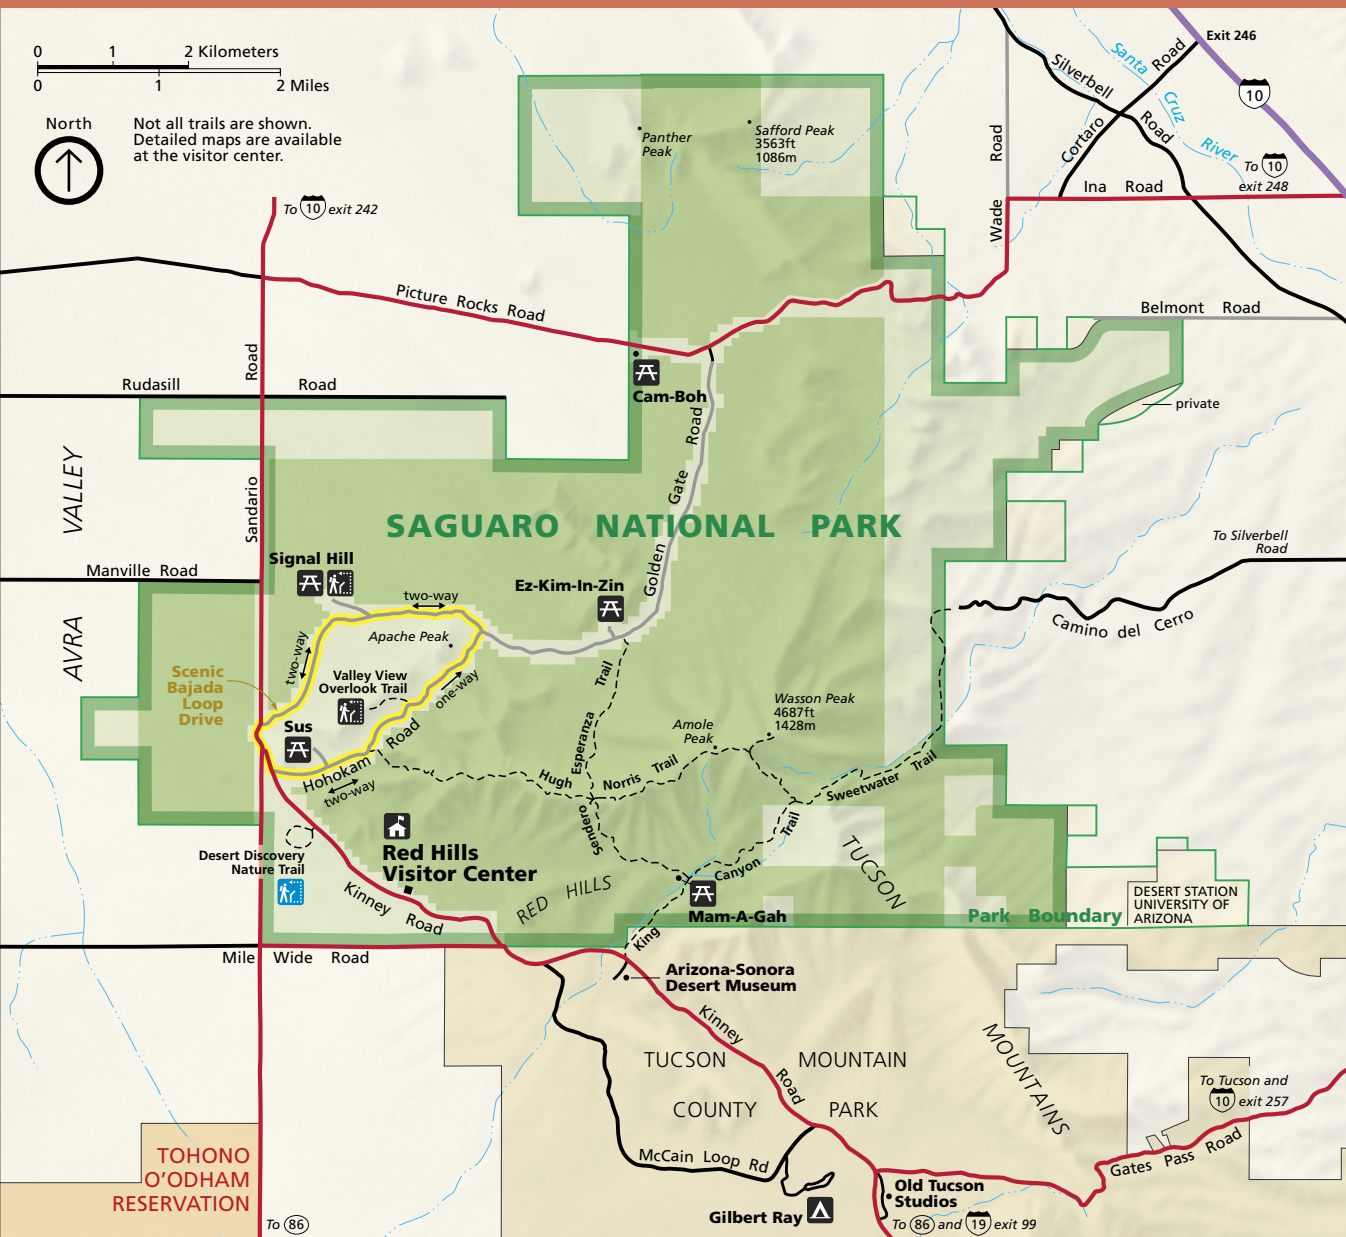

Saguaro West-Tucson Mountain District

Not all trails are shown. Detailed maps are available at the visitor center.

TOHONO O'ODHAM RESERVATION

To (86)

To (86) and (19) exit 99

To Tucson and (10) exit 257