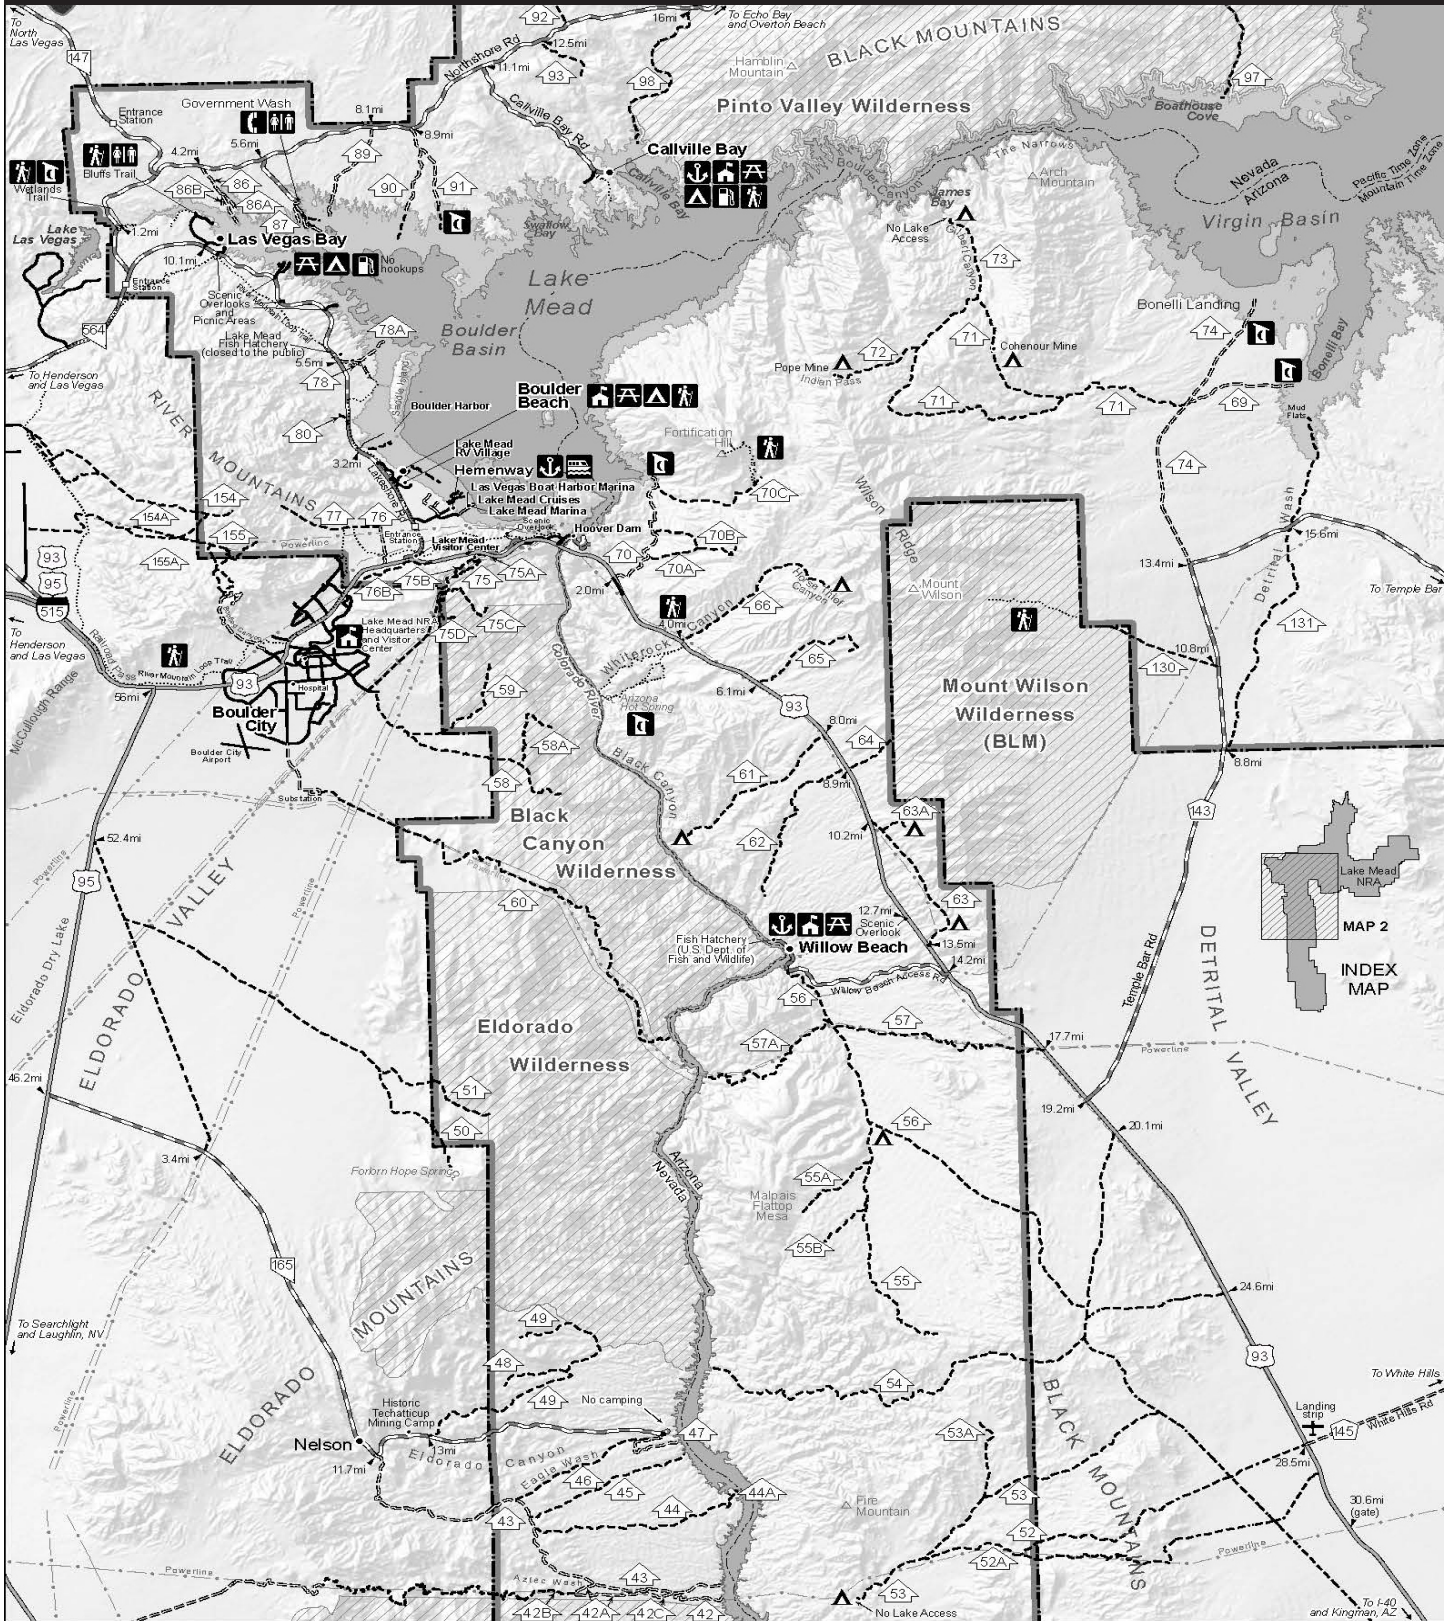

Lake Mead National Recreation Area Approved Backcountry Roads - Hoover Dam Area

National Park Service
U.S. Department of Interior

Hoover Dam Area Approved Backcountry Roads (Map 2)