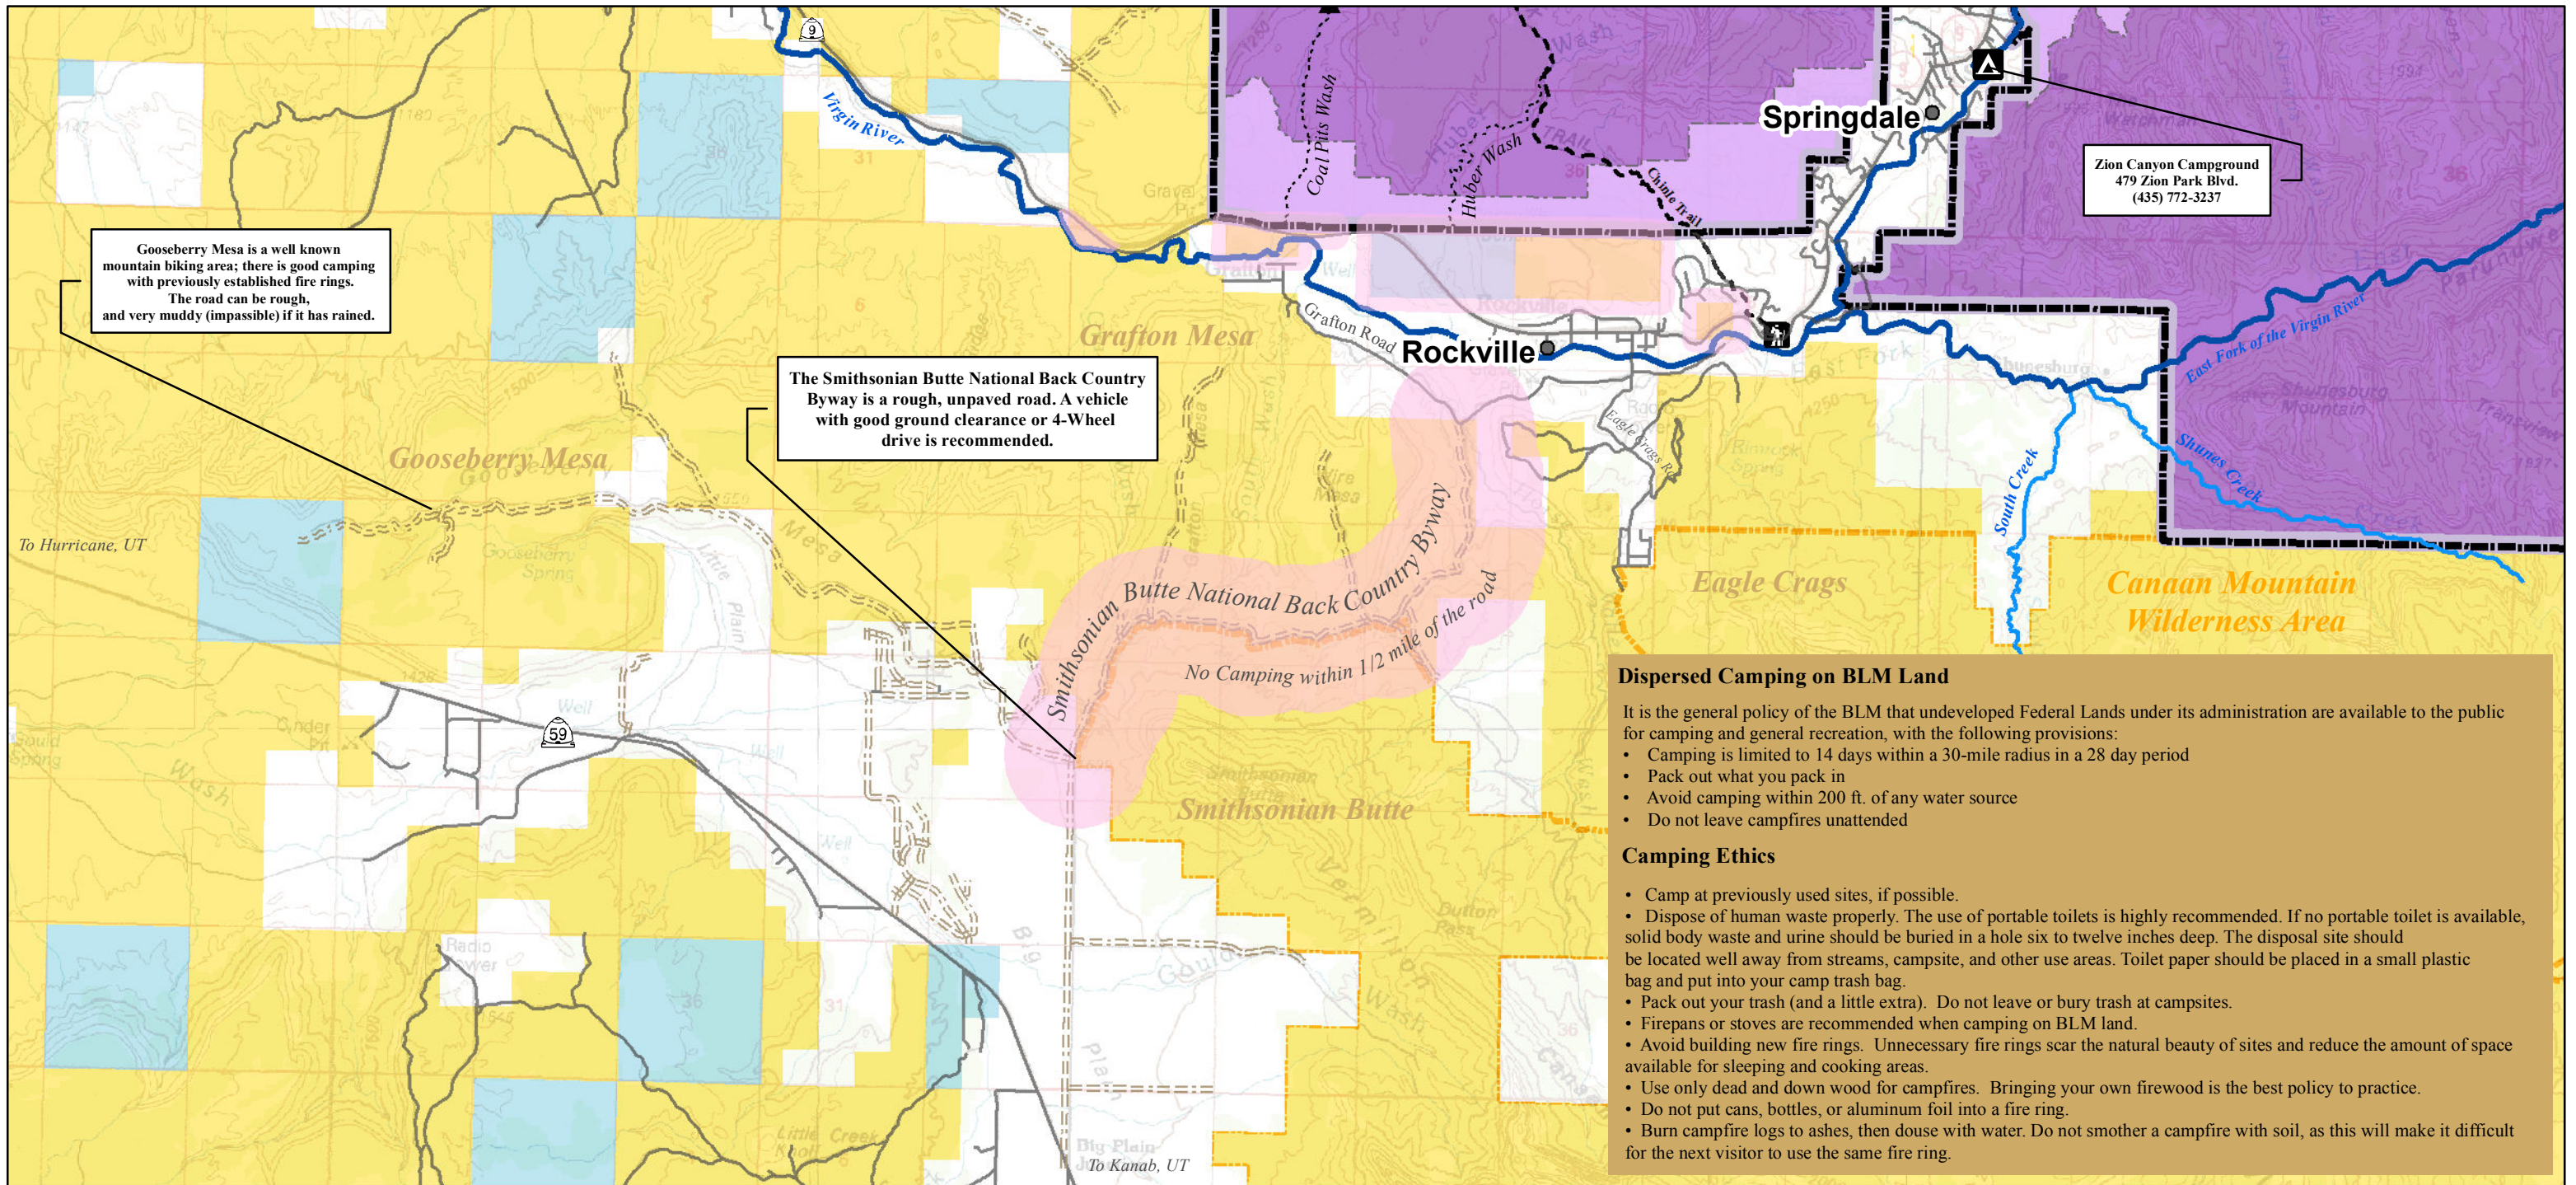

Camping Opportunities South of Highway 9

Dispersed Camping on BLM Land

It is the general policy of the BLM that undeveloped Federal Lands under its administration are available to the public for camping and general recreation, with the following provisions:

- Camping is limited to 14 days within a 30-mile radius in a 28 day period
- Pack out what you pack in
- Avoid camping within 200 ft. of any water source
- Do not leave campfires unattended

Camping Ethics

- | | | |
|-----------------|----------------------------------|---------------------------------|
| --- Foot Trail | Yellow BLM | Bureau of Land Management (BLM) |
| ... Route | Orange BLM Wilderness | BLM Wilderness Areas |
| ▲ Campground | Pink No Camping | No Camping Areas |
| ▲ Trailhead | Light Blue State | State |
| — Paved Road | White Private | Private |
| - - - Dirt Road | Purple Zion Wilderness | Zion Wilderness |
| ● City | Light Purple Zion Non Wilderness | Zion Non Wilderness |
| | Black Zion Boundary | Zion Boundary |