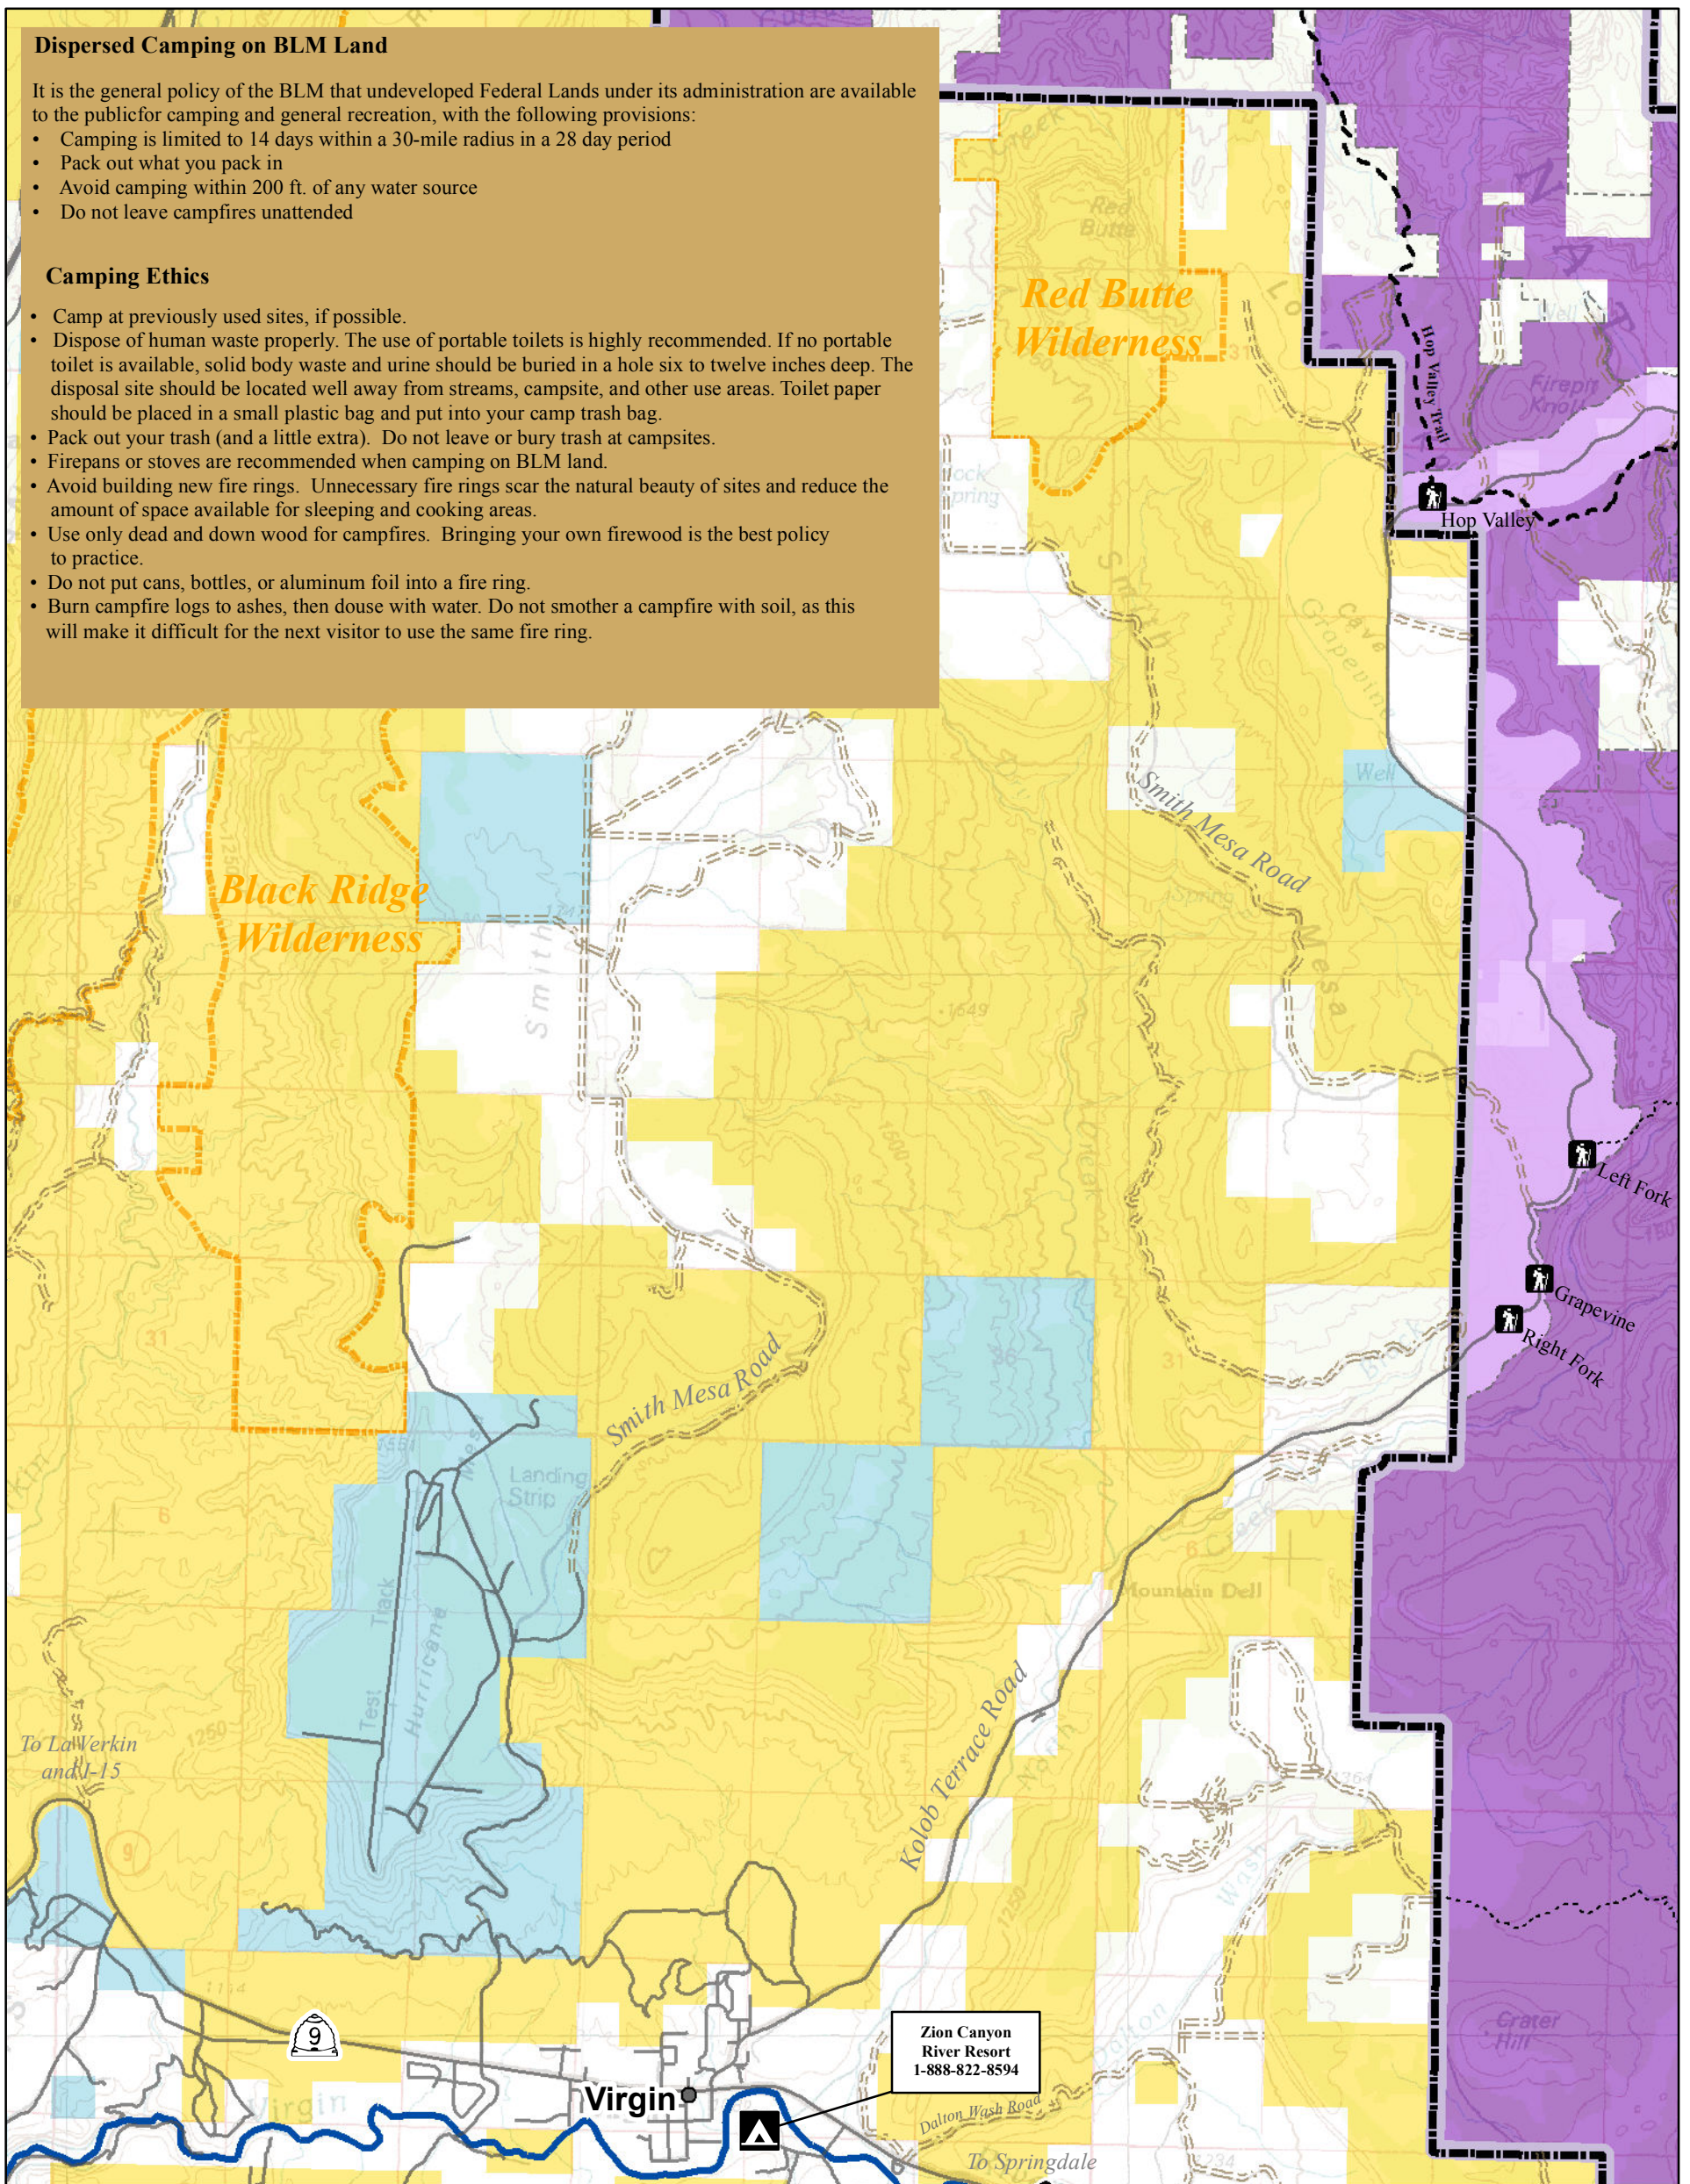

- Camping is limited to 14 days within a 30-mile radius in a 28 day period
- Pack out what you pack in
- Avoid camping within 200 ft. of any water source
- Do not leave campfires unattended

Camping Ethics

- Camp at previously used sites, if possible.
- Dispose of human waste properly. The use of portable toilets is highly recommended. If no portable toilet is available, solid body waste and urine should be buried in a hole six to twelve inches deep. The disposal site should be located well away from streams, campsite, and other use areas. Toilet paper should be placed in a small plastic bag and put into your camp trash bag.
- Pack out your trash (and a little extra). Do not leave or bury trash at campsites.
- Firepans or stoves are recommended when camping on BLM land.
- Avoid building new fire rings. Unnecessary fire rings scar the natural beauty of sites and reduce the amount of space available for sleeping and cooking areas.
- Use only dead and down wood for campfires. Bringing your own firewood is the best policy to practice.
- Do not put cans, bottles, or aluminum foil into a fire ring.
- Burn campfire logs to ashes, then douse with water. Do not smother a campfire with soil, as this will make it difficult for the next visitor to use the same fire ring.

N

Allowed Camping

- Dispersed camping is allowed on all BLM Land and BLM Wilderness unless otherwise noted
- Within Zion, camping is allowed in designated campgrounds or in wilderness areas with a permit. Permits can be obtained at the Wilderness Office at the Zion Visitor Center
- Please be respectful of private landowners; DO NOT camp on private property

- Foot Trail
- Route
- ▲ Campground
- ▲ Trailhead
- Paved Road
- Dirt Road
- City
- Bureau of Land Management (BLM)
- BLM Wilderness Areas
- State
- Private
- Zion Wilderness
- Zion Non Wilderness
- Zion Boundary