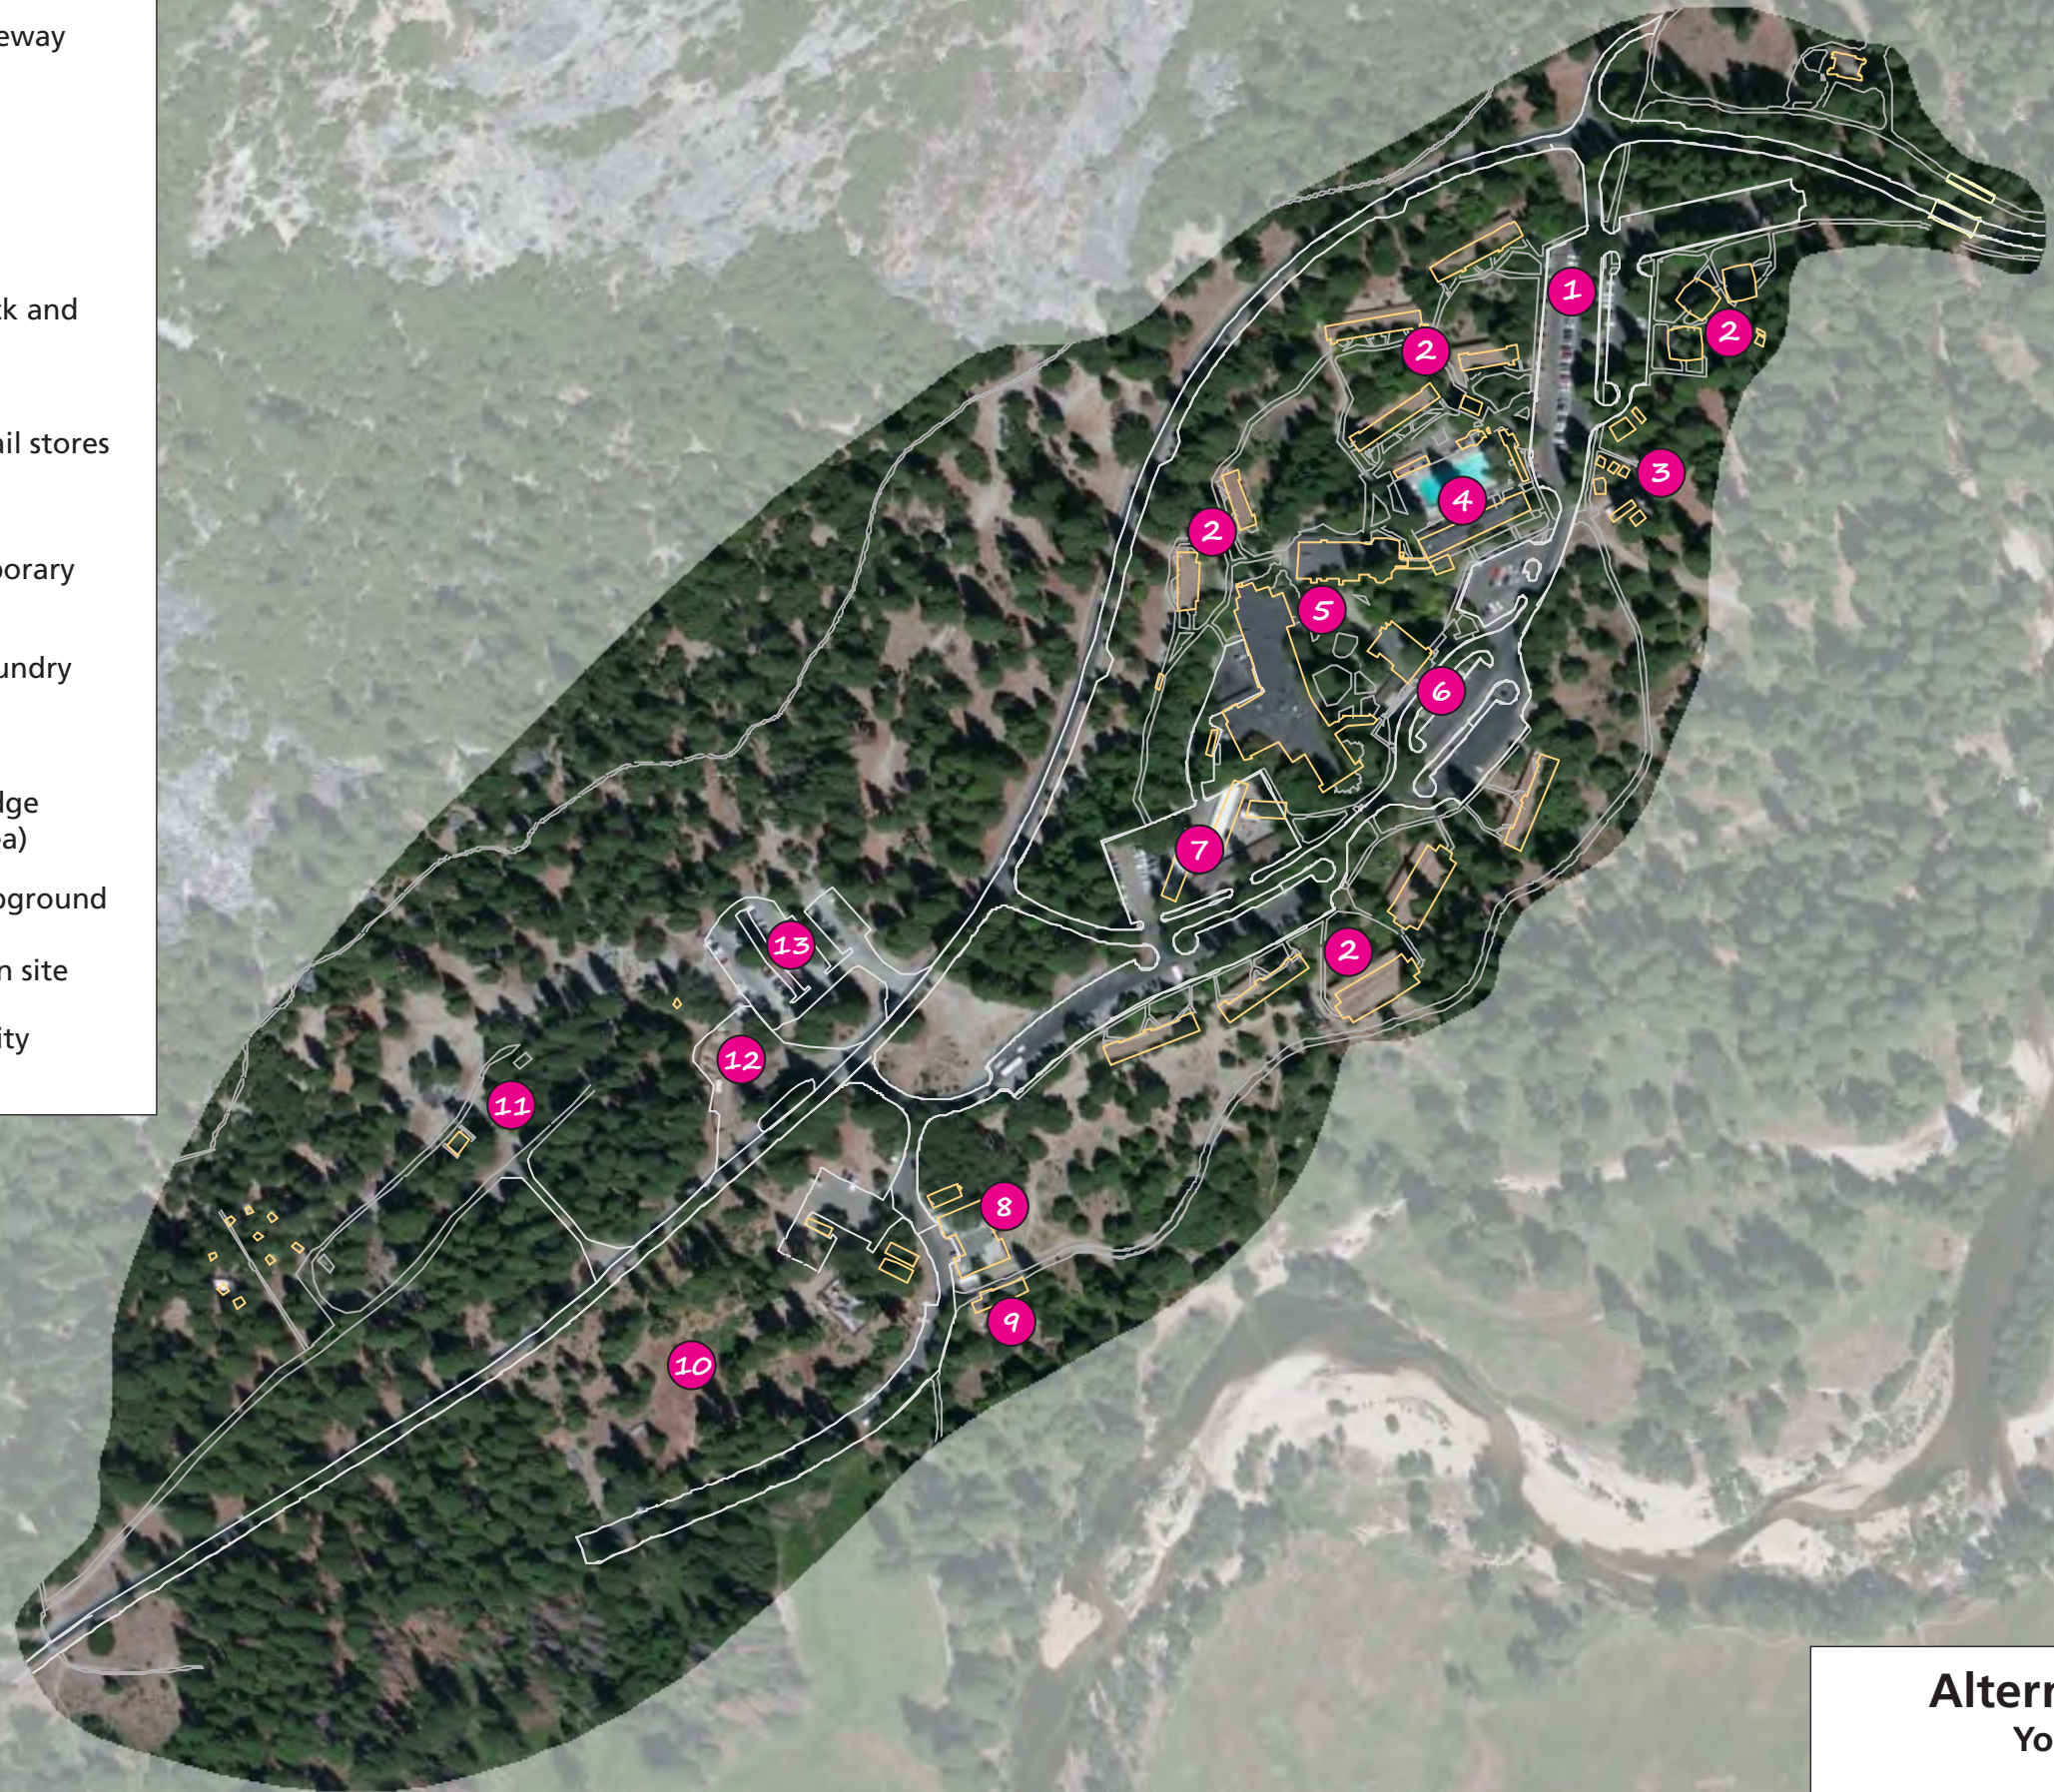

- 1 Yosemite Lodge driveway and parking areas
- 2 Guest lodging
- 3 Thousands Cabins employee housing
- 4 Swimming pool, snack and bicycle rental stands, and post office
- 5 Food service and retail stores
- 6 Lodge registration
- 7 Highland Court temporary employee housing
- 8 Linen storage and laundry
- 9 NPS volunteer office
- 10 Former Yosemite Lodge Annex (disturbed area)
- 11 Camp 4 walk-in campground
- 12 Former service station site
- 13 Camp 4 parking facility

Alternative 1: No Action
Yosemite Lodge and Camp 4
Yosemite National Park
United States Department of the Interior • National Park Service