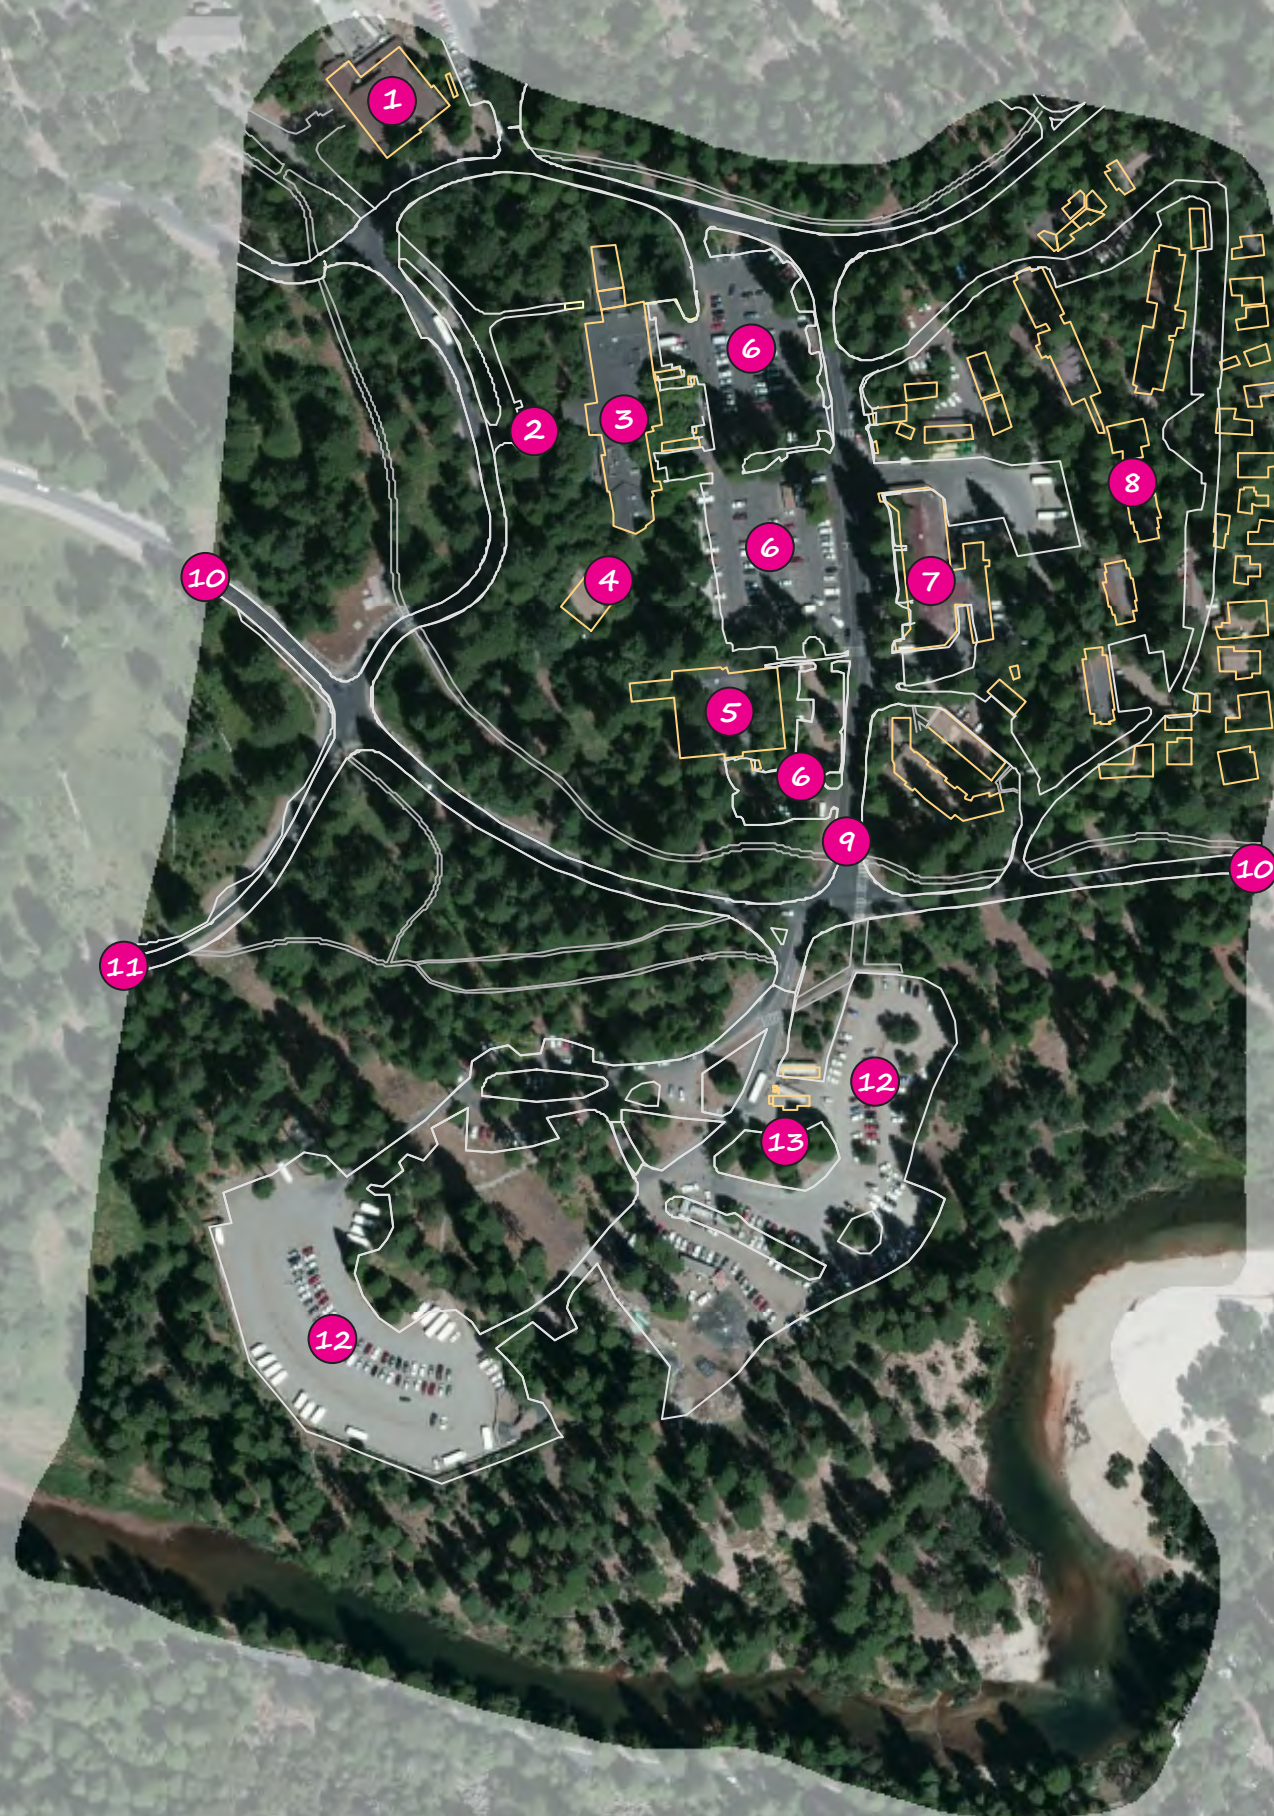

- | | |
|-----------------------------------------|----------------------------------|
| 1 Curry Village Residential Area | 7 Curry Pavilion (food services) |
| 2 Huff House Temporary Employee Housing | 8 Stoneman Meadow |
| 3 Historic cabins (guest lodging) | 9 Curry Orchard Parking Area |
| 4 Curry Village Ice Rink | 10 Campground Reservation Center |
| 5 Bicycle rental and raft rental stands | 11 Tents (guest lodging) |
| 6 Stoneman Cottage | 12 Boys Town guest lodging |

Alternative 1: No Action
Curry Village
Yosemite National Park
United States Department of the Interior • National Park Service

- 1 Food service
- 2 Village Mall
- 3 Village Store
- 4 Art Activity Center (former bank building)
- 5 Concessioner General Office
- 6 Parking area
- 7 Concessioner Garage
- 8 Employee housing area
- 9 Village Drive
- 10 Northside Drive
- 11 Sentinel Drive
- 12 Yosemite Village Day-use parking area (Camp 6)
- 13 Temporary restrooms and visitor contact station

Alternative 1: No Action
Yosemite Village Day-use Parking Area
 Yosemite National Park
 United States Department of the Interior • National Park Service

- 1 Yosemite Lodge driveway and parking areas
- 2 Guest lodging
- 3 Thousands Cabins employee housing
- 4 Swimming pool, snack and bicycle rental stands, and post office
- 5 Food service and retail stores
- 6 Lodge registration
- 7 Highland Court temporary employee housing
- 8 Linen storage and laundry
- 9 NPS volunteer office
- 10 Former Yosemite Lodge Annex (disturbed area)
- 11 Camp 4 walk-in campground
- 12 Former service station site
- 13 Camp 4 parking facility

Alternative 1: No Action
Yosemite Valley Maintenance Area
 Yosemite National Park
 United States Department of the Interior • National Park Service