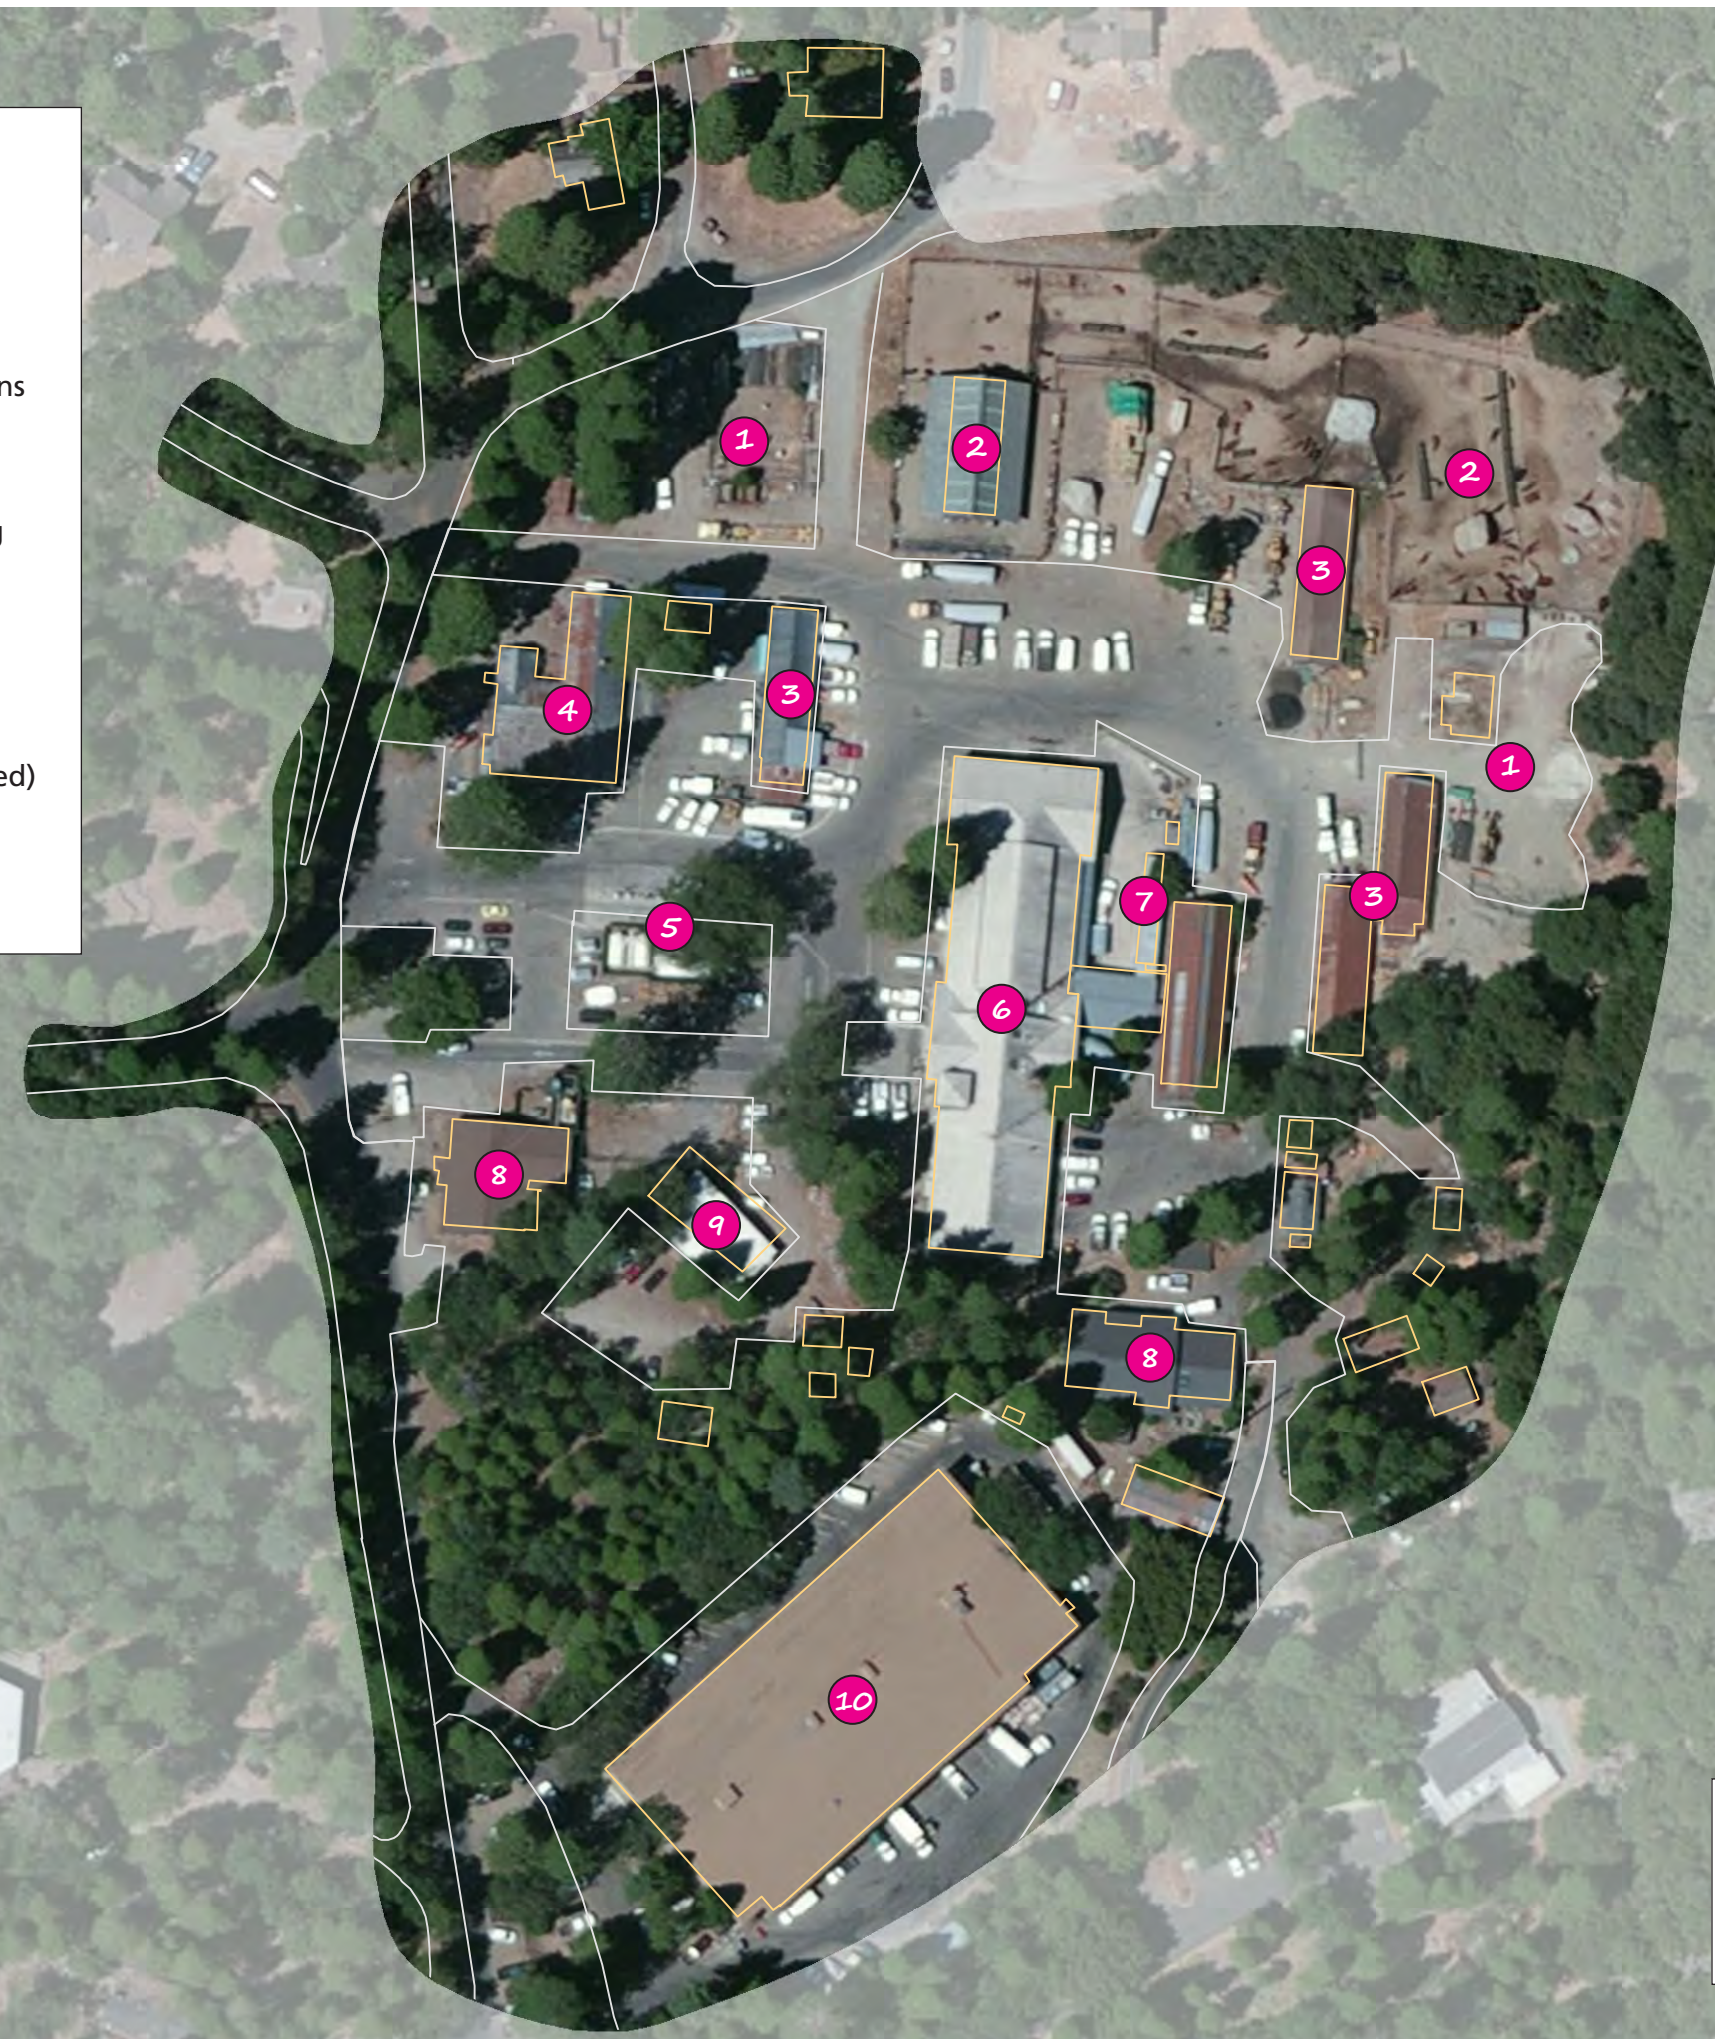

- 1 Open storage areas
- 2 NPS stables and corral
- 3 Covered storage structures
- 4 Search and Rescue operations
- 5 Fueling station
- 6 Government Utility Building
- 7 Service bay access
- 8 Utility buildings
- 9 Former construction management office (removed)
- 10 Concessioner Maintenance and Warehouse Building

Alternative 1: No Action
Yosemite Valley Maintenance Area
Yosemite National Park
United States Department of the Interior • National Park Service