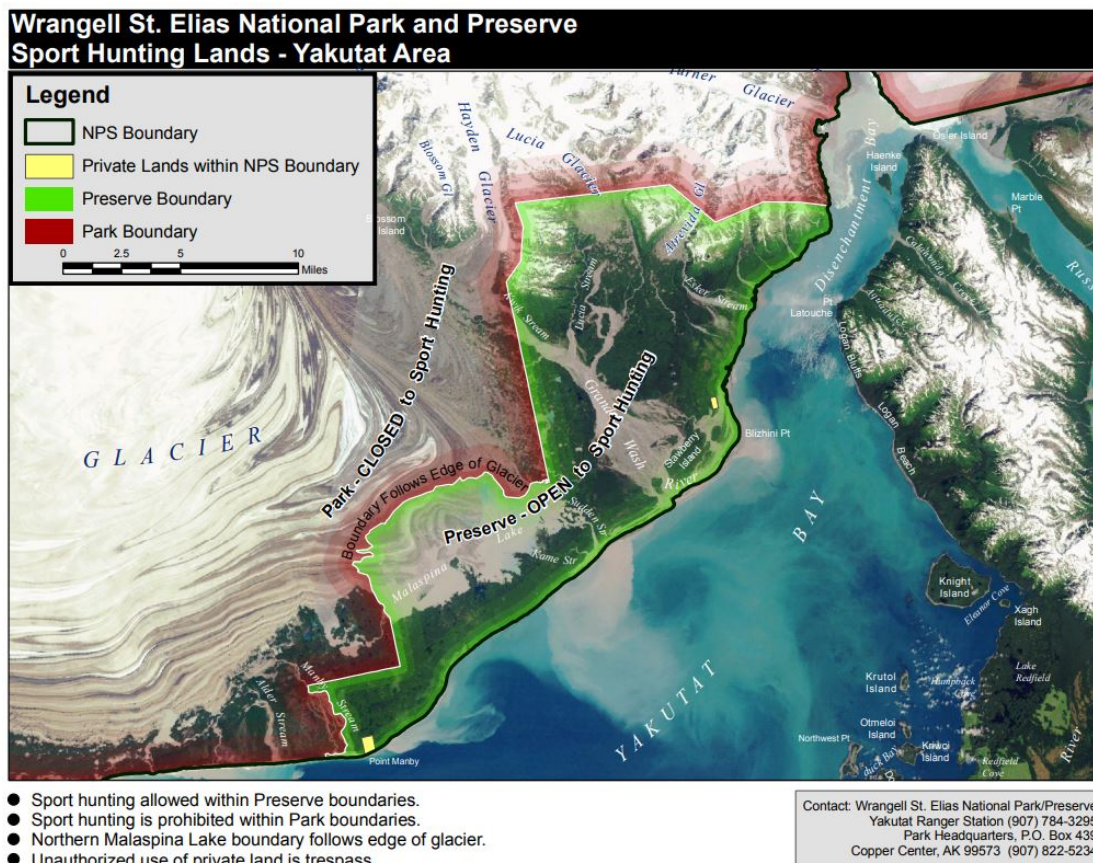

Wrangell-St. Elias National Park/Preserve News Release -Yakutat Sport Hunting Boundaries

ATTENTION SPORT HUNTERS IN YAKUTAT: Know where you are hunting in Wrangell-St. Elias National Park and Preserve before you go into the field. Please pickup a copy of the Malaspina Forelands Hunting Boundary Map at the Yakutat District Ranger Station or download it at

<https://www.nps.gov/wrst/learn/management/upload/Malaspina-Forelands-Park-and-Preserve-Boundary.pdf>

If you have any questions, please contact the Yakutat District Ranger at 907-822-7453.

Mark Keogh Public Information Officer, Wrangell St Elias National Park and Preserve
907-822-7223