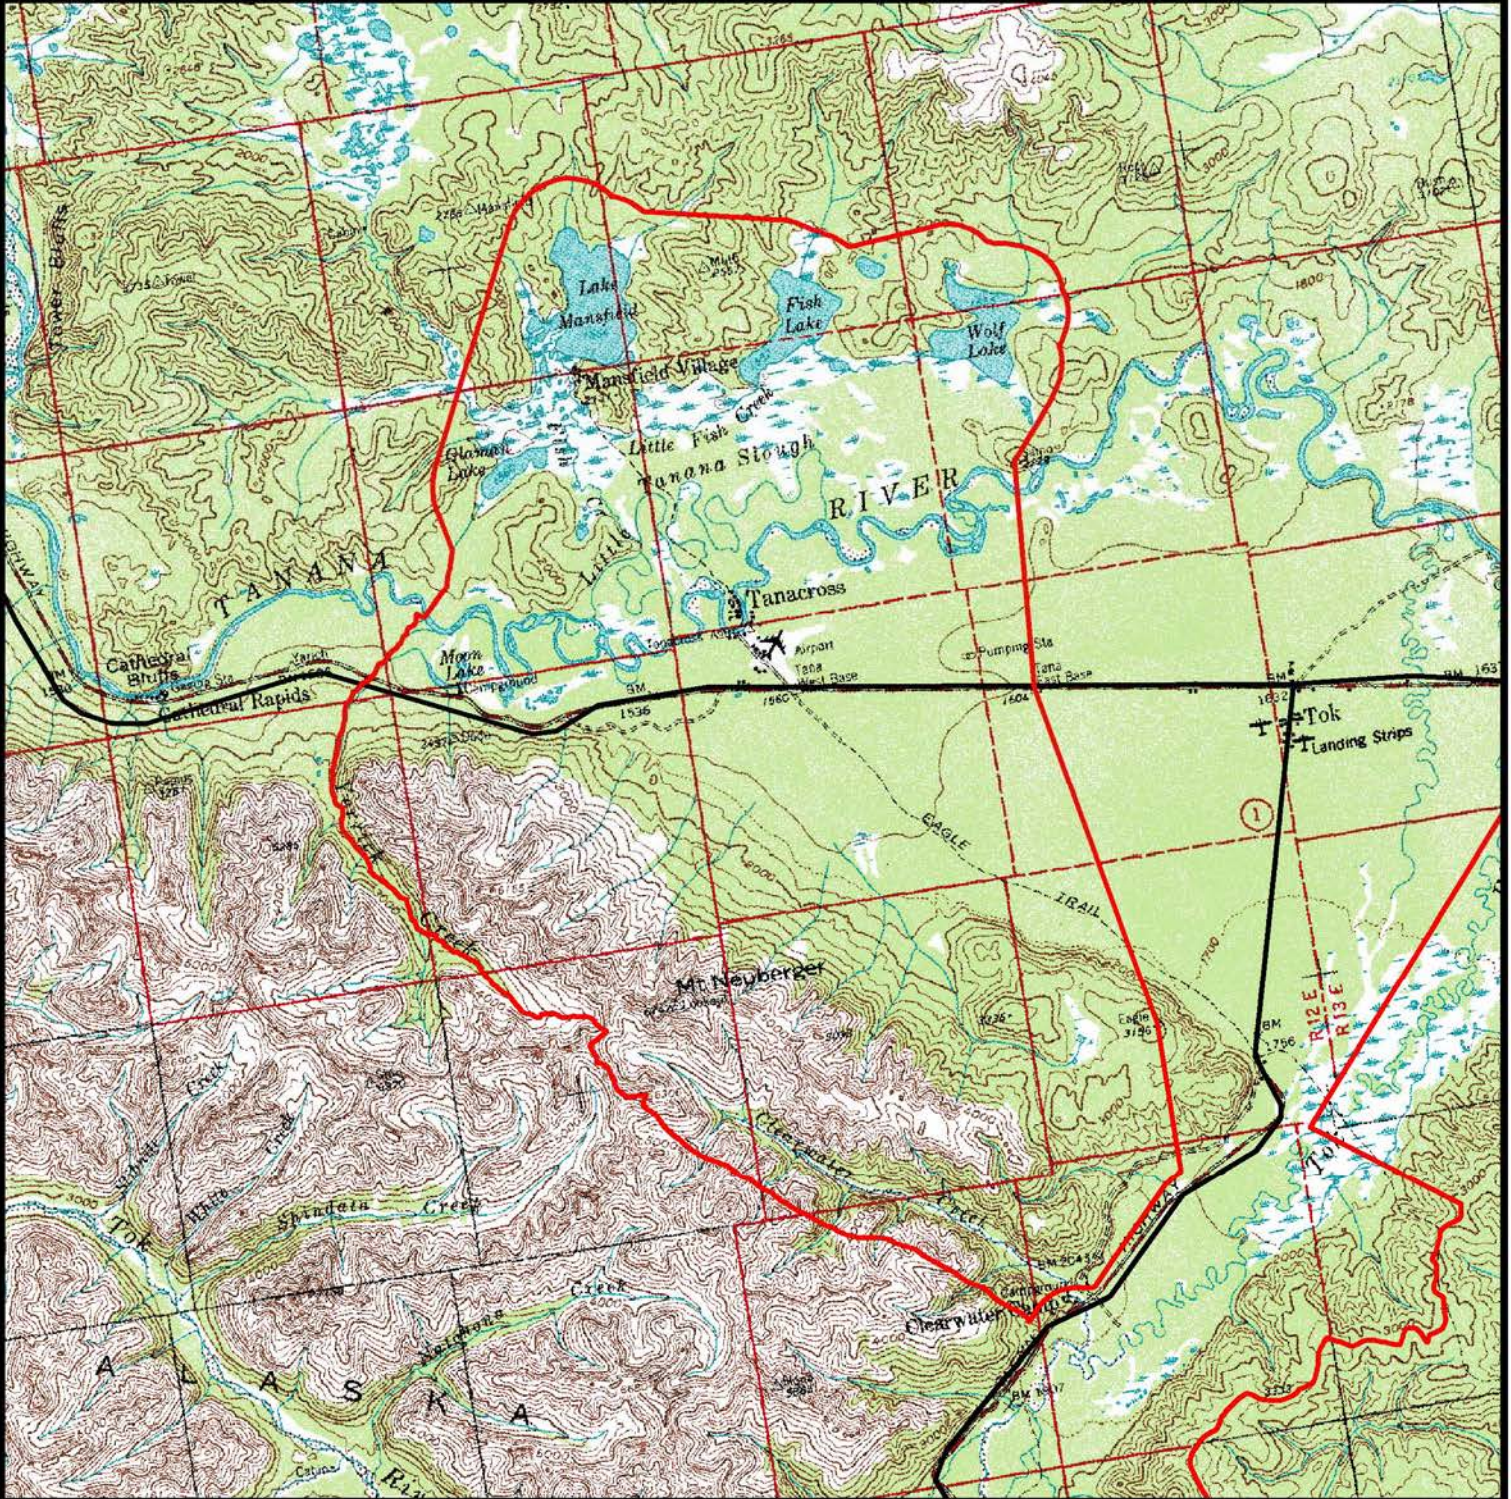

Tanacross, Alaska

Resident Zone Community Boundary

National Park Service
U.S. Department of the Interior

Community boundary

Roads

Primary

Secondary

Map Location

Wrangell-St. Elias National
Park and Preserve

2.5 0 2.5 5 7.5 Miles

1 : 253,440 1 inch = 4.00 miles

September 16, 2004