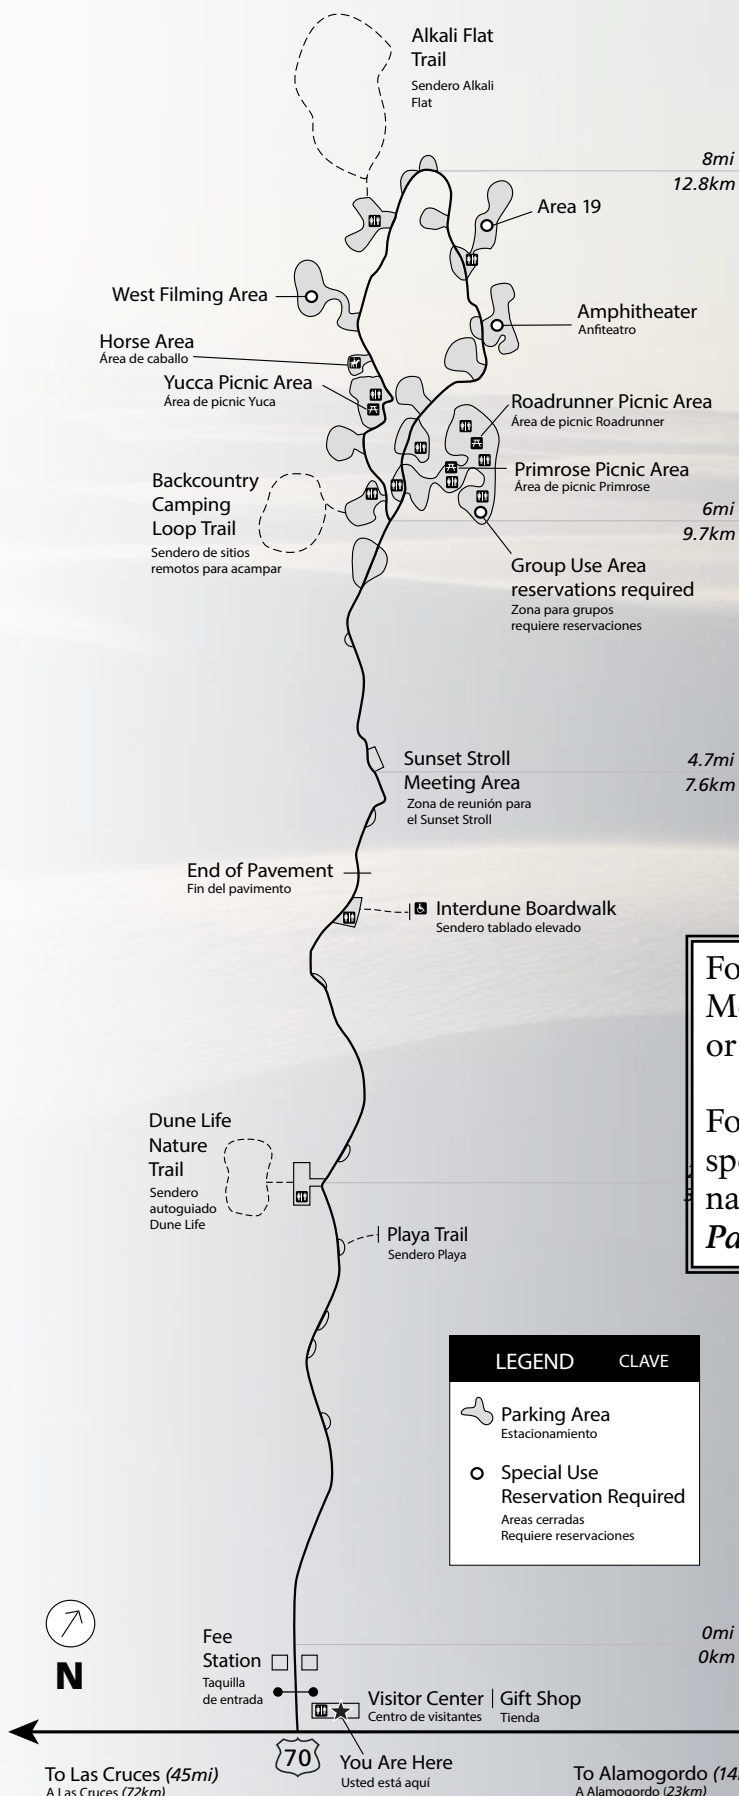

Dunes Drive Map

National Park Service
Department of the Interior

White Sands National Monument

For general information on White Sands National Monument, visit our website at www.nps.gov/whsa or give us a call at (575) 479-6124.

For specific information on weddings or other special uses, click on **Park Management** in the left navigation menu and then select the link for **Special Park Uses**.

LEGEND	CLAVE
	Parking Area Estacionamiento
	Special Use Reservation Required Áreas cerradas Requiere reservaciones