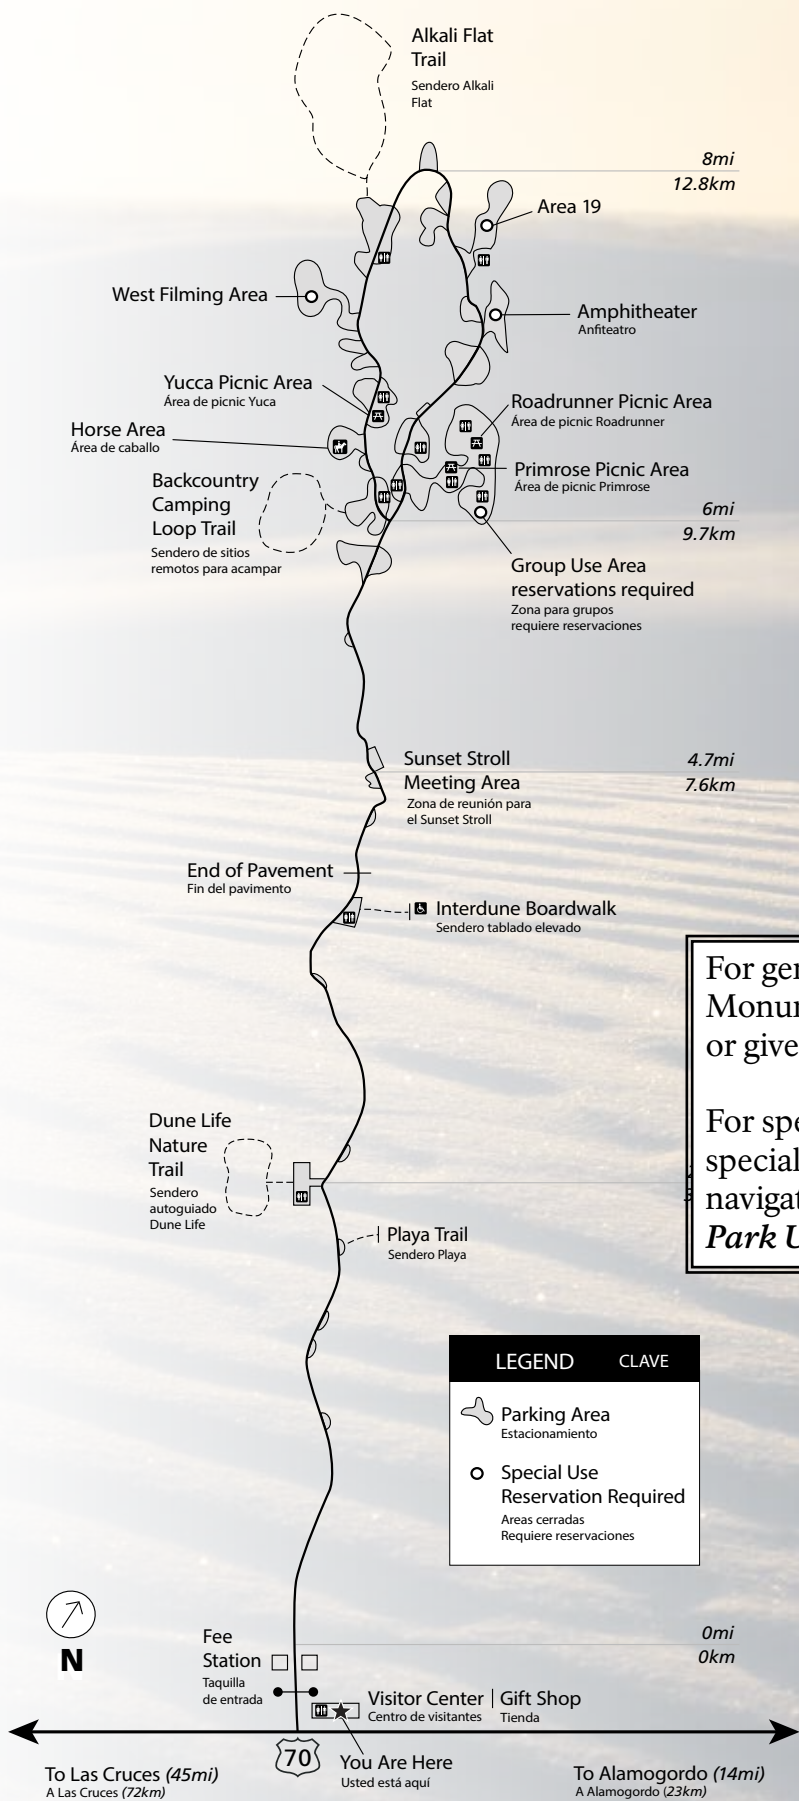

Dunes Drive Map

National Park Service
Department of the Interior

White Sands National Monument

For general information on White Sands National Monument, visit our website at www.nps.gov/whsa or give us a call at (575) 479-6124.

For specific information on weddings or other special uses, click on **Park Management** in the left navigation menu and then select the link for **Special Park Uses**.

LEGEND	CLAVE
	Parking Area Estacionamiento
	Special Use Reservation Required Áreas cerradas Requiere reservaciones