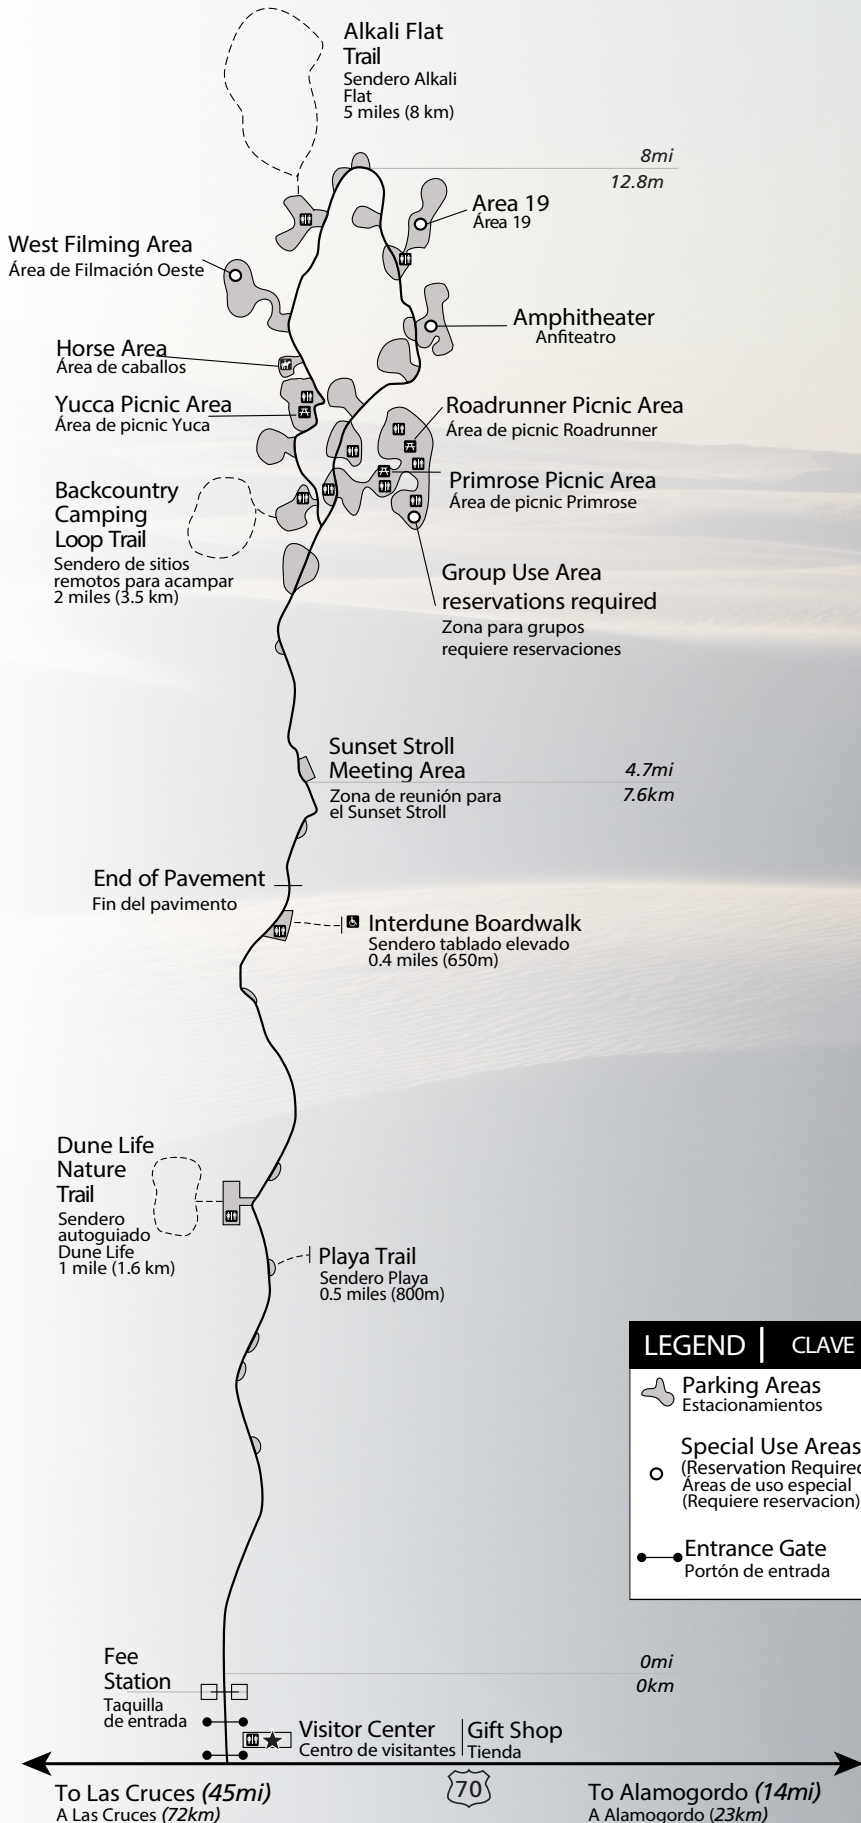

# Dunes Drive Map

National Park Service  
Department of the Interior  
White Sands National Park

**LEGEND | CLAVE**

- Parking Areas  
Estacionamientos
- Special Use Areas  
(Reservation Required)  
Áreas de uso especial  
(Requiere reservacion)
- Entrance Gate  
Portón de entrada