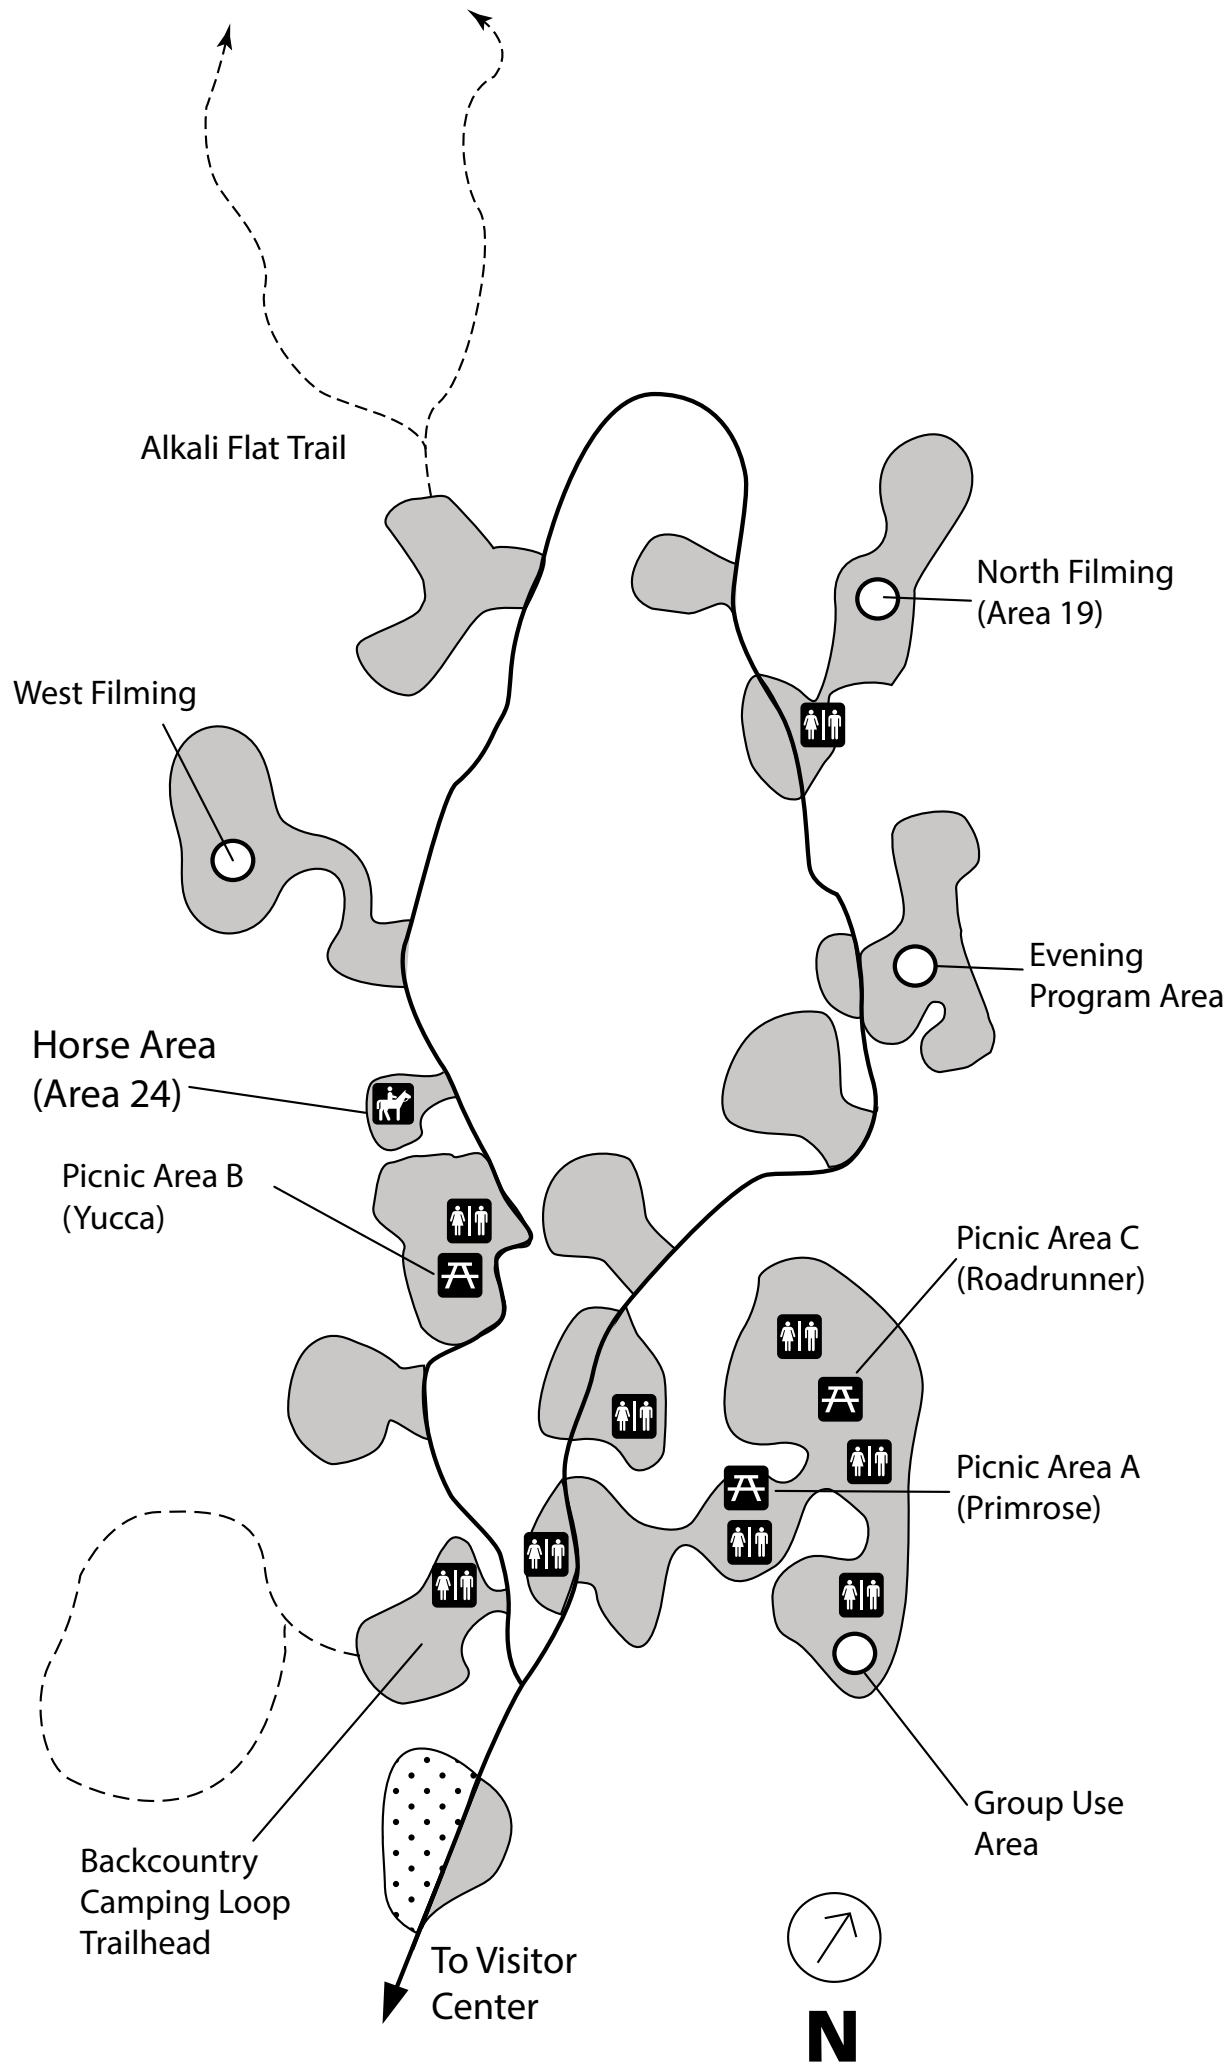

White Sands

Designated Locations for First Amendment and Public Assembly Activities – Dunes Drive

National Park Service
U.S. Department of the Interior

White Sands National Monument

LEGEND

- Trails
- First Amendment Area
- Special Use
Reservation Required
- Gate

Distances Clockwise Around Loop

Total around loop	2.60 mi.
Y-junction to Picnic area B	0.35 mi.
Y-junction to Alkali Flat Trail	1.00 mi.
Y-junction to Evening Program	1.50 mi.

Distances Counter-Clockwise Around Loop

Picnic Area A to Evening Program	1.00 mi.
Picnic Area A to Alkali Flat Trail	1.50 mi.
Picnic Area A to Picnic B	2.15 mi.