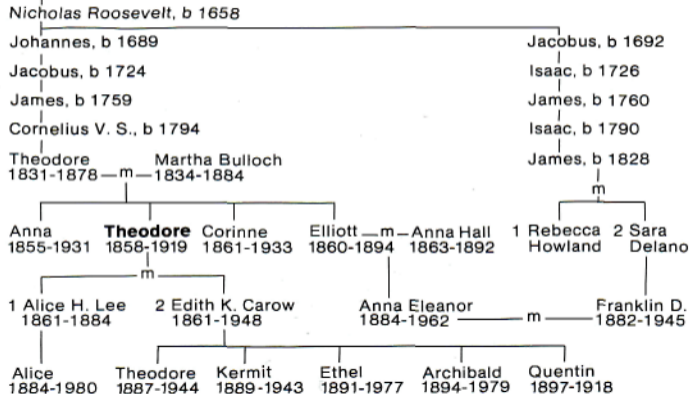

## The Roosevelt Family Tree

Claus Martenszen Van Rosenvelt

Emigrates from Holland to New Amsterdam (now New York City) in 1640s

## The Roosevelt Arms

**Qui Plantavit Curabit**

In Dutch Roosevelt means "field of roses." Thus the family's coat of arms represents a rose bush in a green field.

The motto translates: He who has planted will preserve.