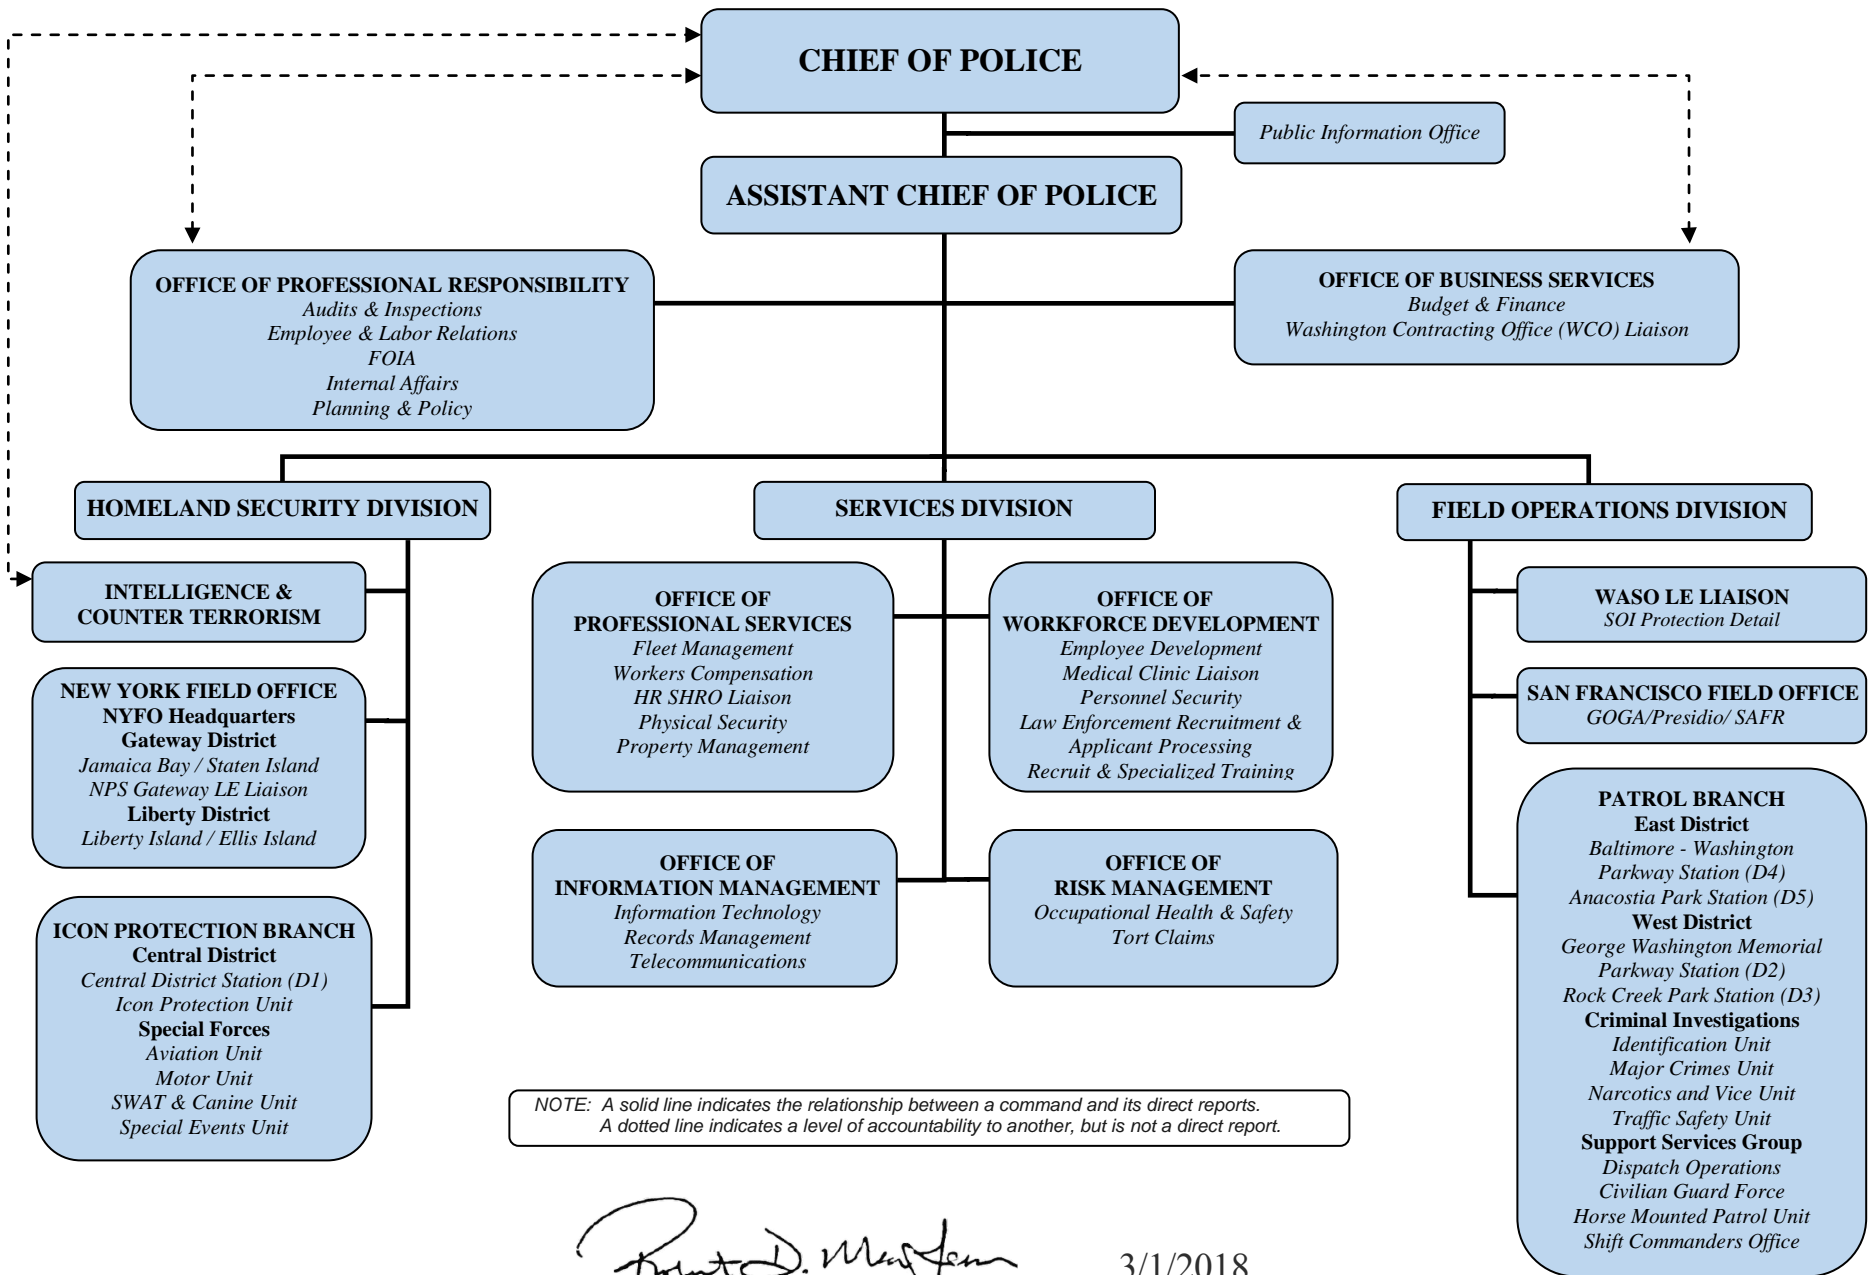

UNITED STATES PARK POLICE

Organizational Structure

NOTE: A solid line indicates the relationship between a command and its direct reports.
A dotted line indicates a level of accountability to another, but is not a direct report.