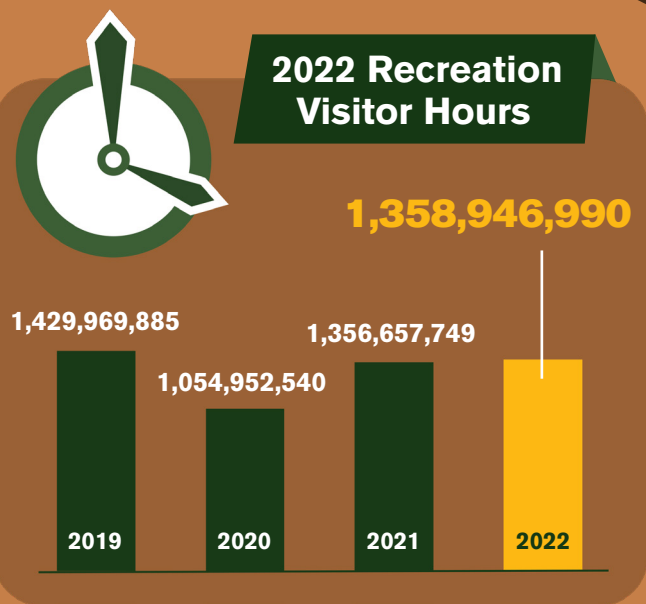

15,703,311,966

recreation visits to parks of the National Park System since 1904.

Cool Fact

2022 Overnight Stays

2022 Recreation Visitor Hours

75
parks

3

parks

10 million or more visits

9

parks

5 million or more visits

1 million or more visits

Cool Fact

Parks that broke a record set in 2021