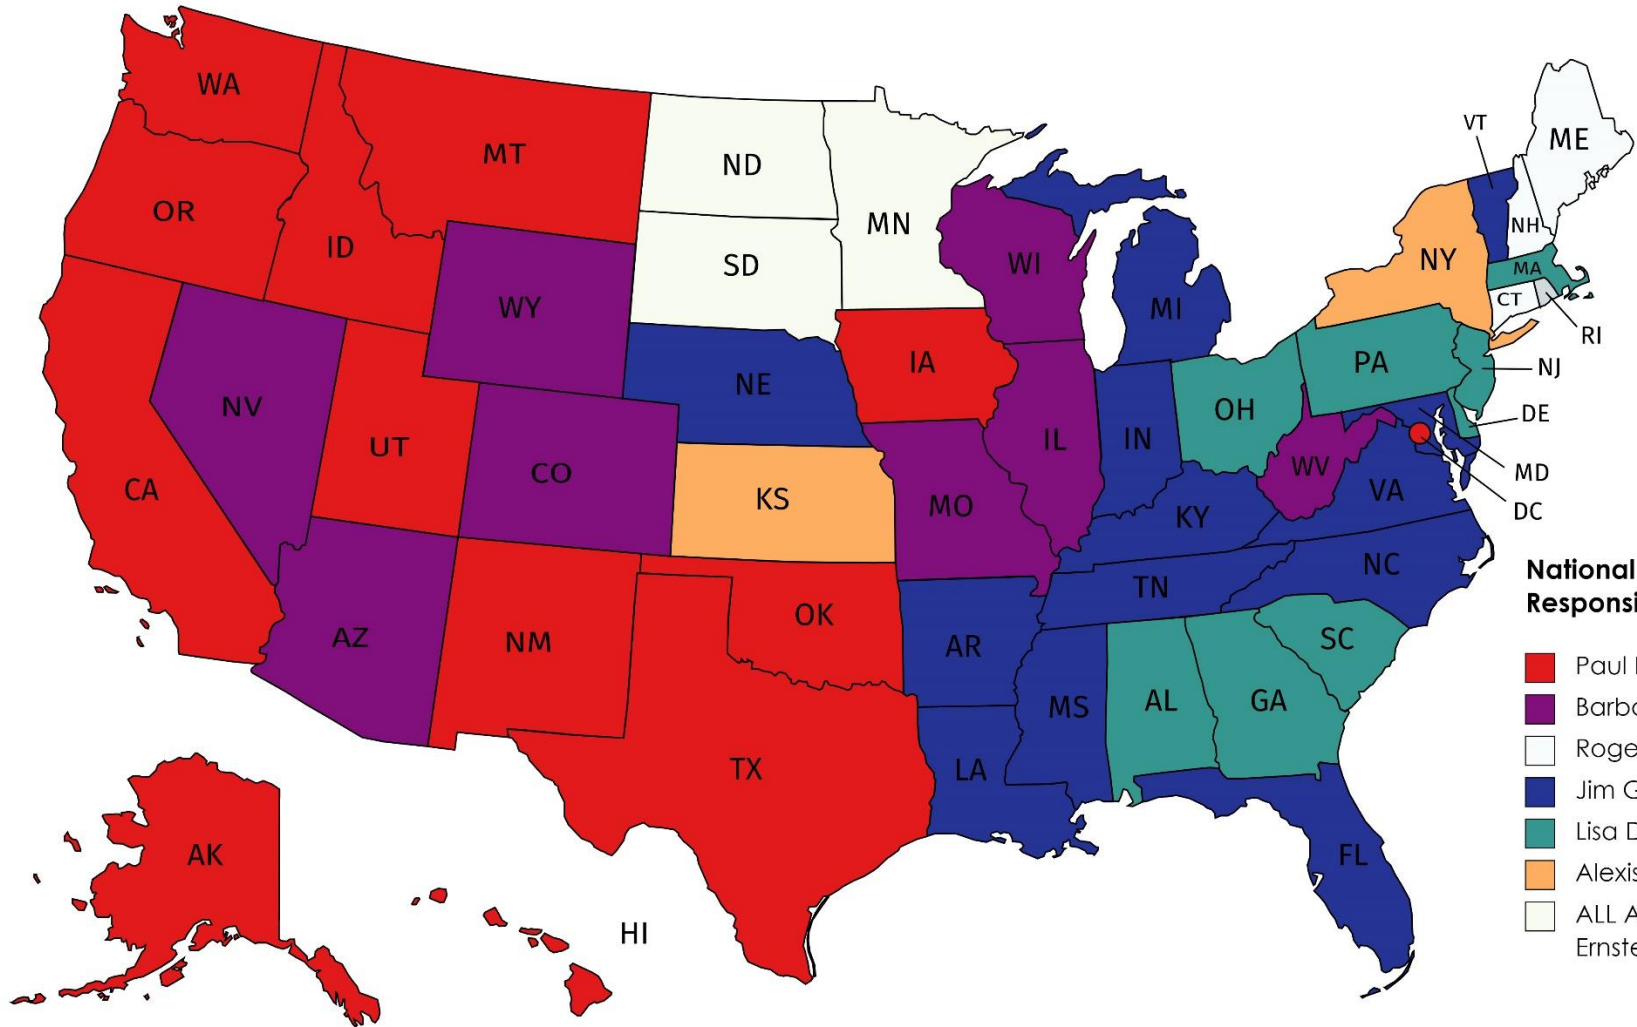

National Register Reviewer Responsibilities

National Register Responsibilities

- Paul Lusignan (x2229)
- Barbara Wyatt (x2252)
- Roger Reed (x2278)
- Jim Gabbert (x2275)
- Lisa Deline (x2239)
- Alexis Abernathy (x2236)
- ALL Archeology -- Julie Erstein (x2217)