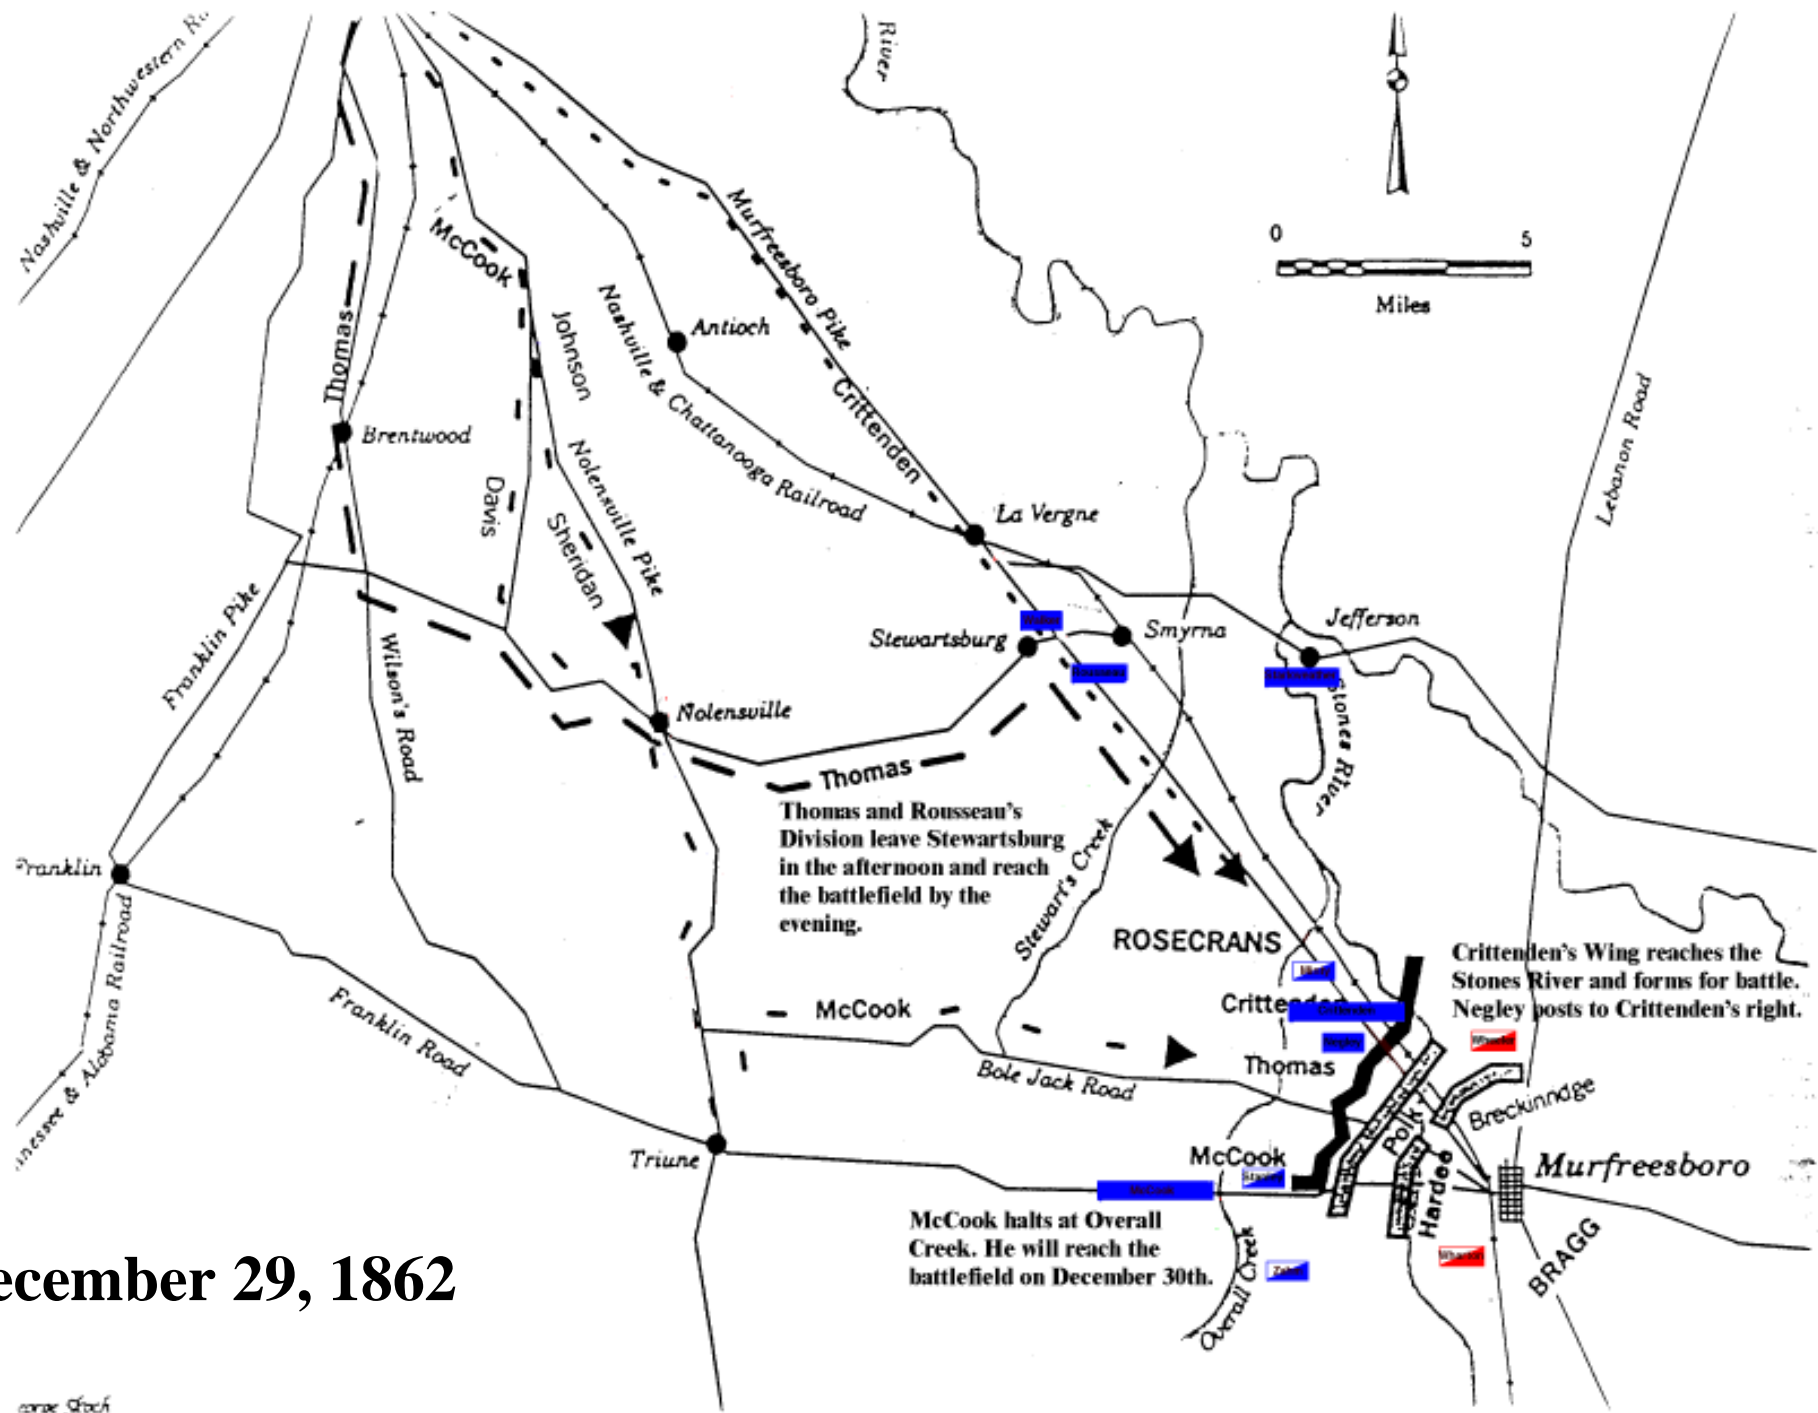

**December 26, 1862**

December 27, 1862

**December 28, 1862**

A reconnaissance by Willich and Zahn reveals that the Confederates are heading towards Murfreesboro.

Source: Stack

**December 29, 1862**