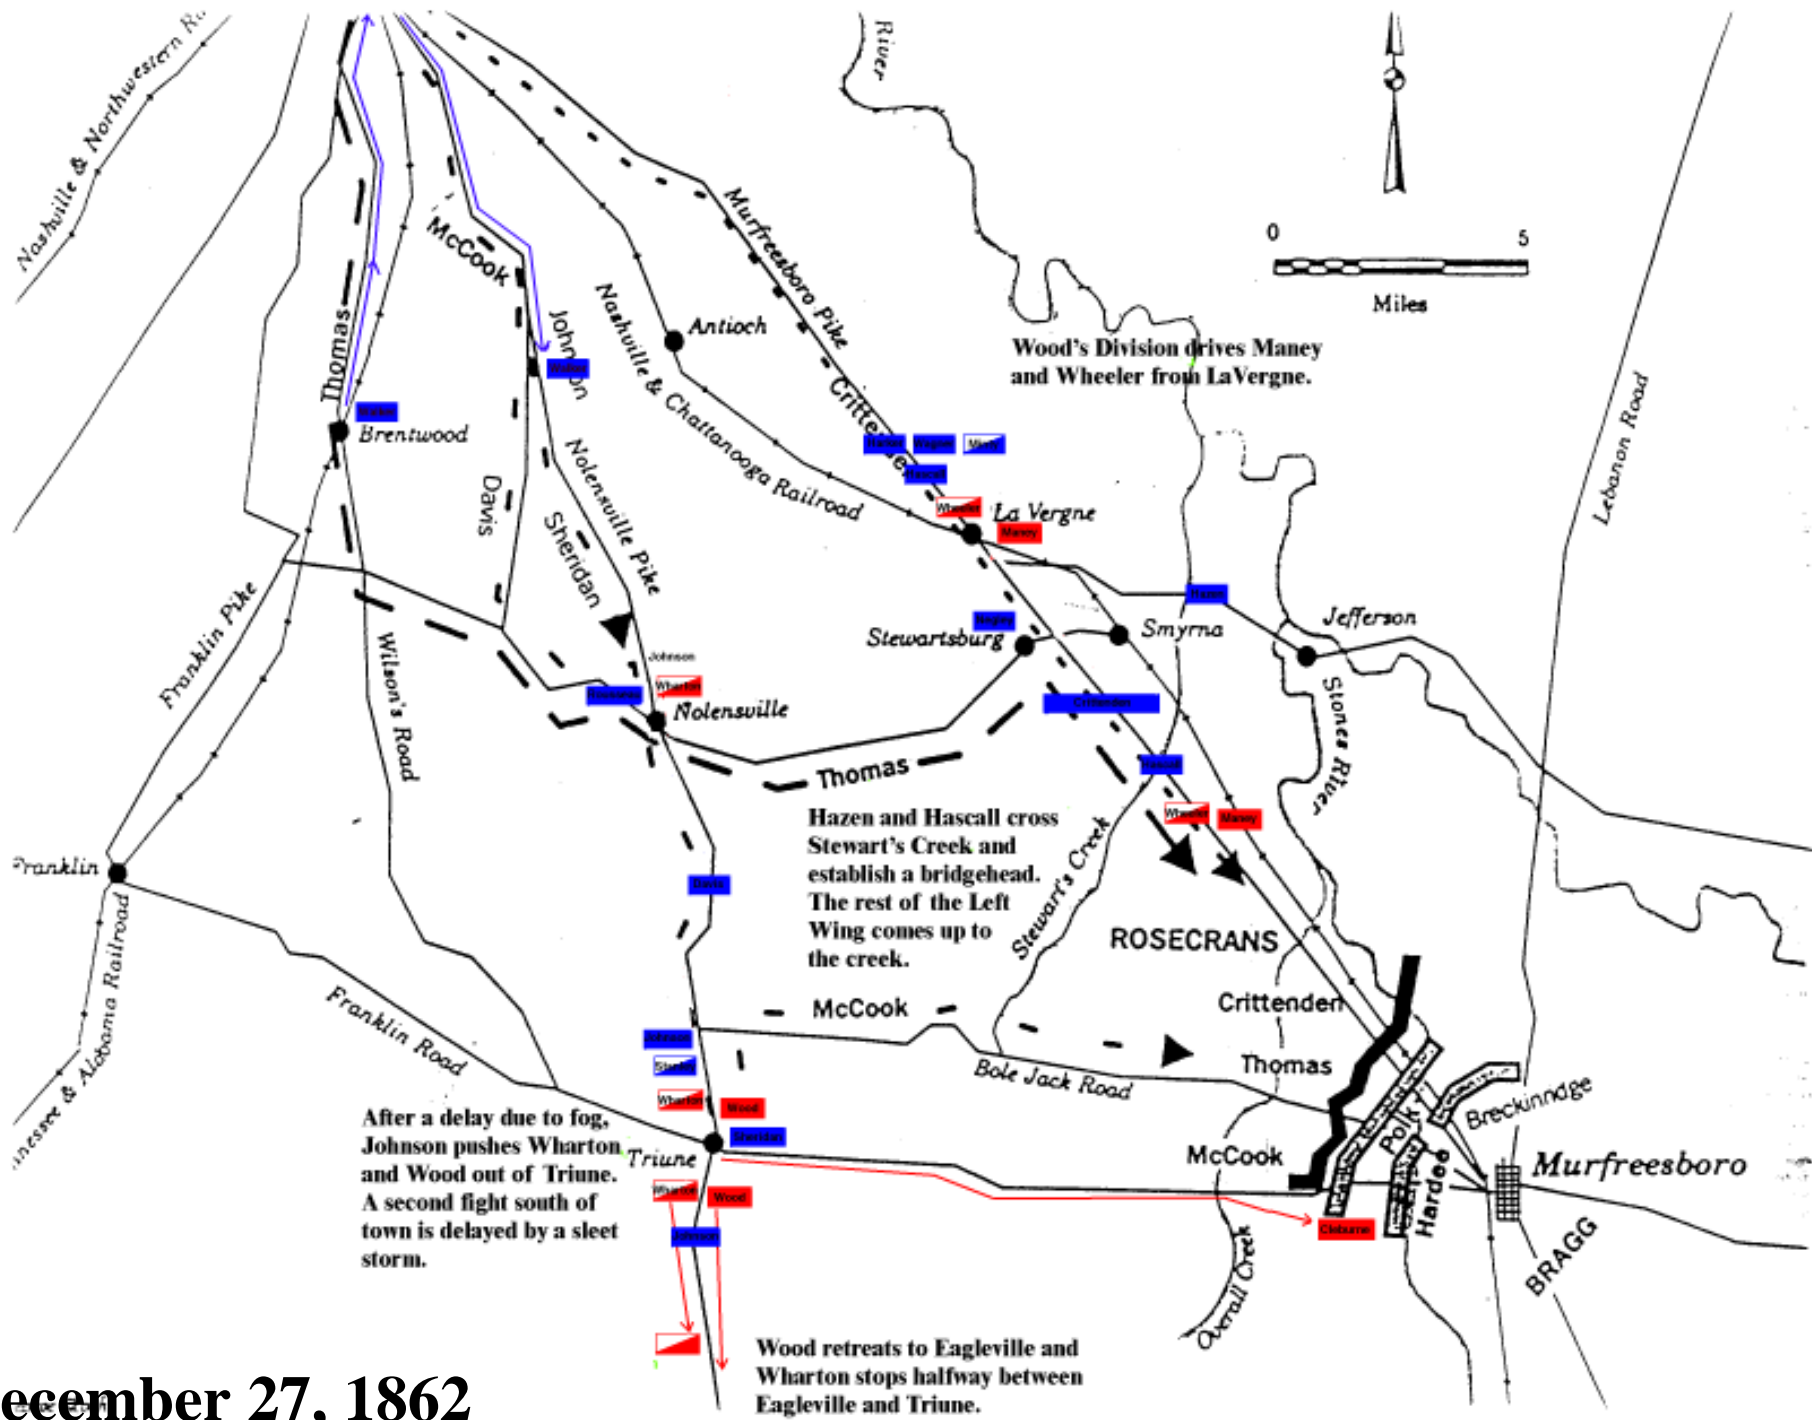

**December 26, 1862**

December 27, 1862

**December 28, 1862**

A reconnaissance by Willich and Zahn reveals that the Confederates are heading towards Murfreesboro.

Source: Stack

**December 29, 1862**