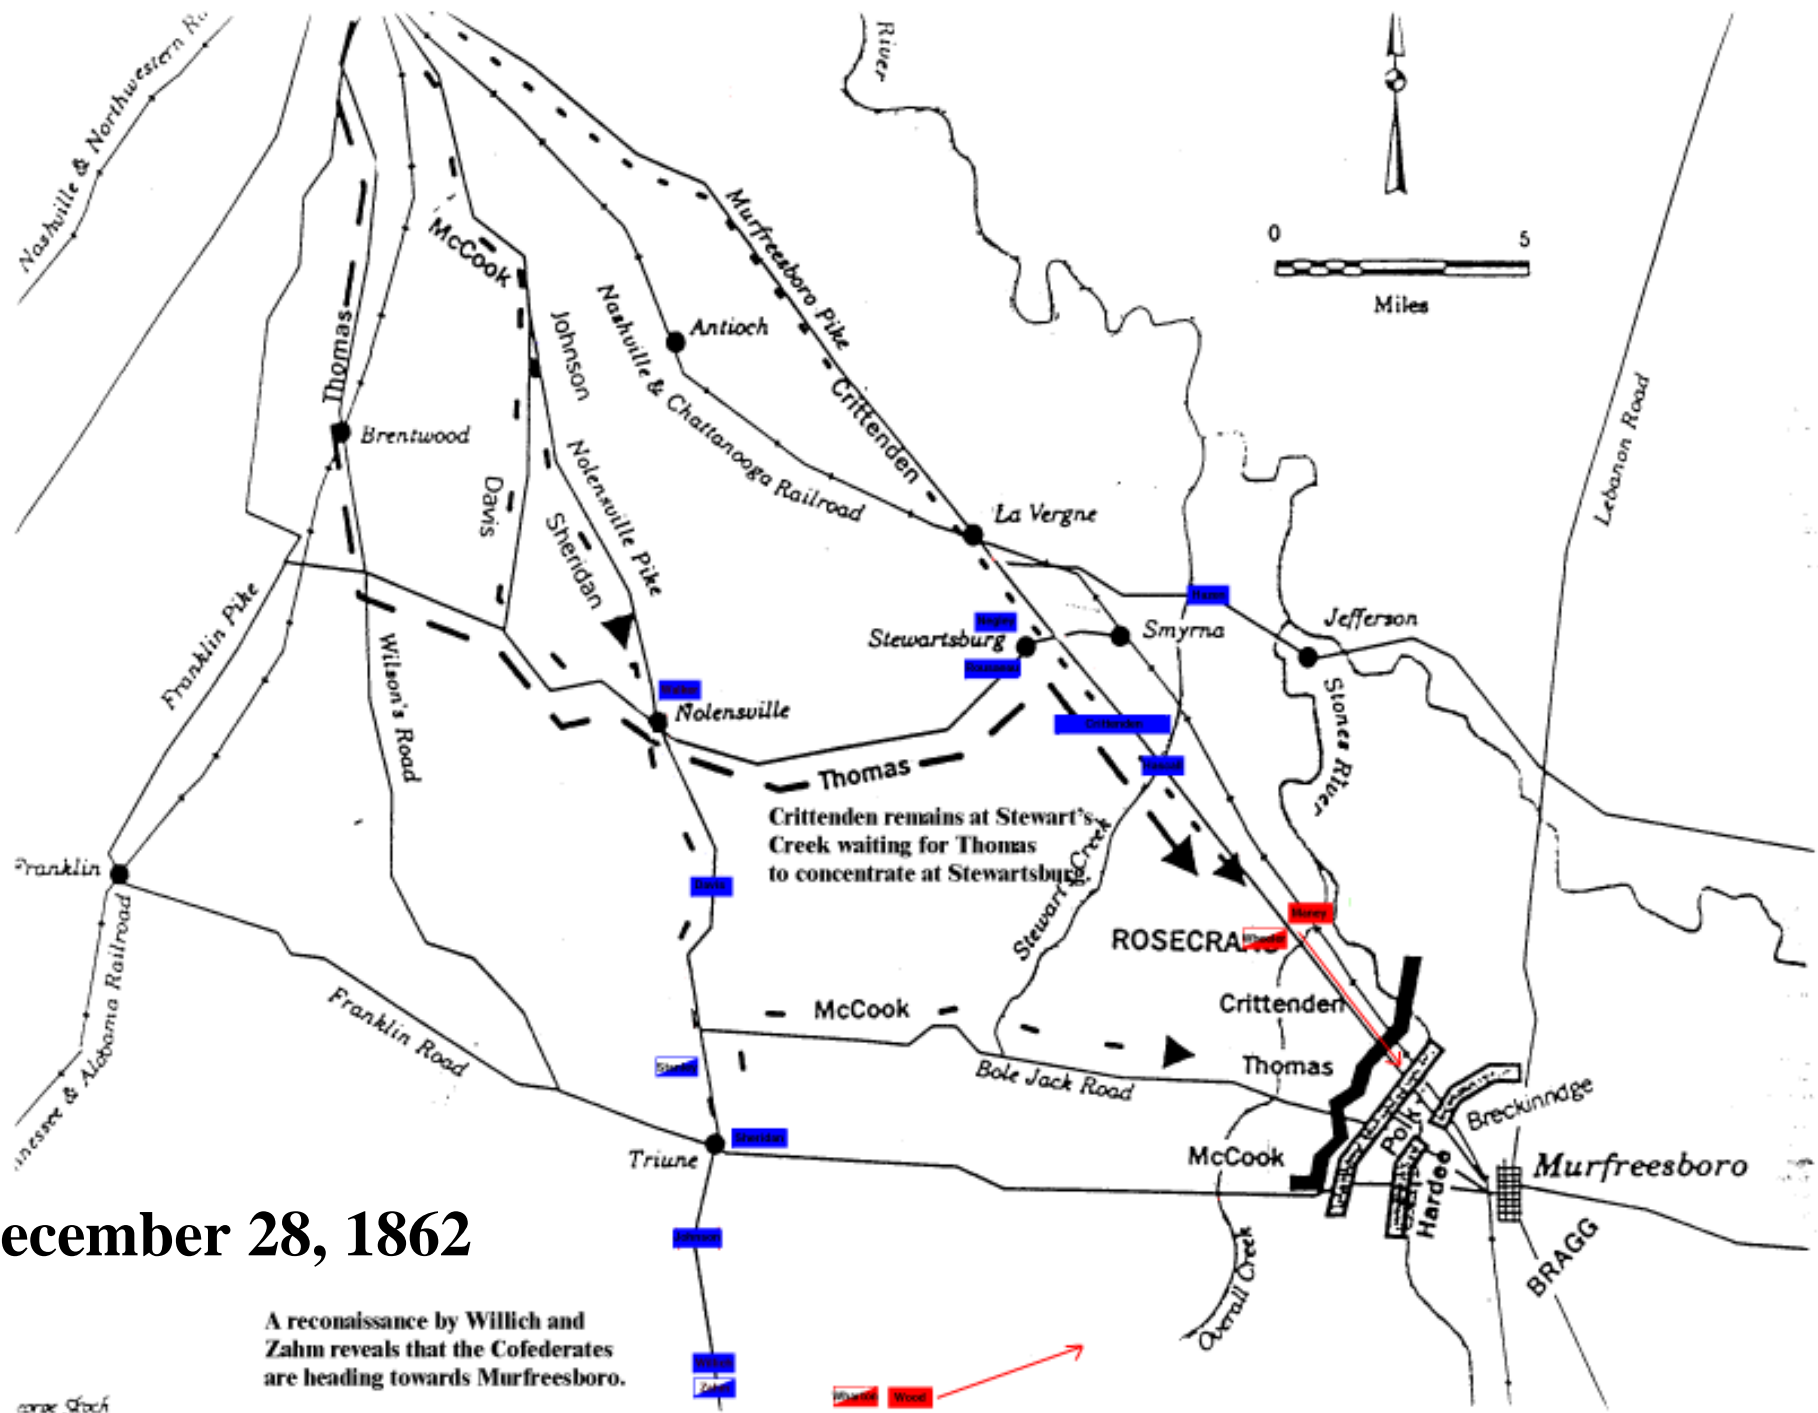

**December 26, 1862**

December 27, 1862

**December 28, 1862**

A reconnaissance by Willich and Zahn reveals that the Confederates are heading towards Murfreesboro.

Source: Stack

**December 29, 1862**