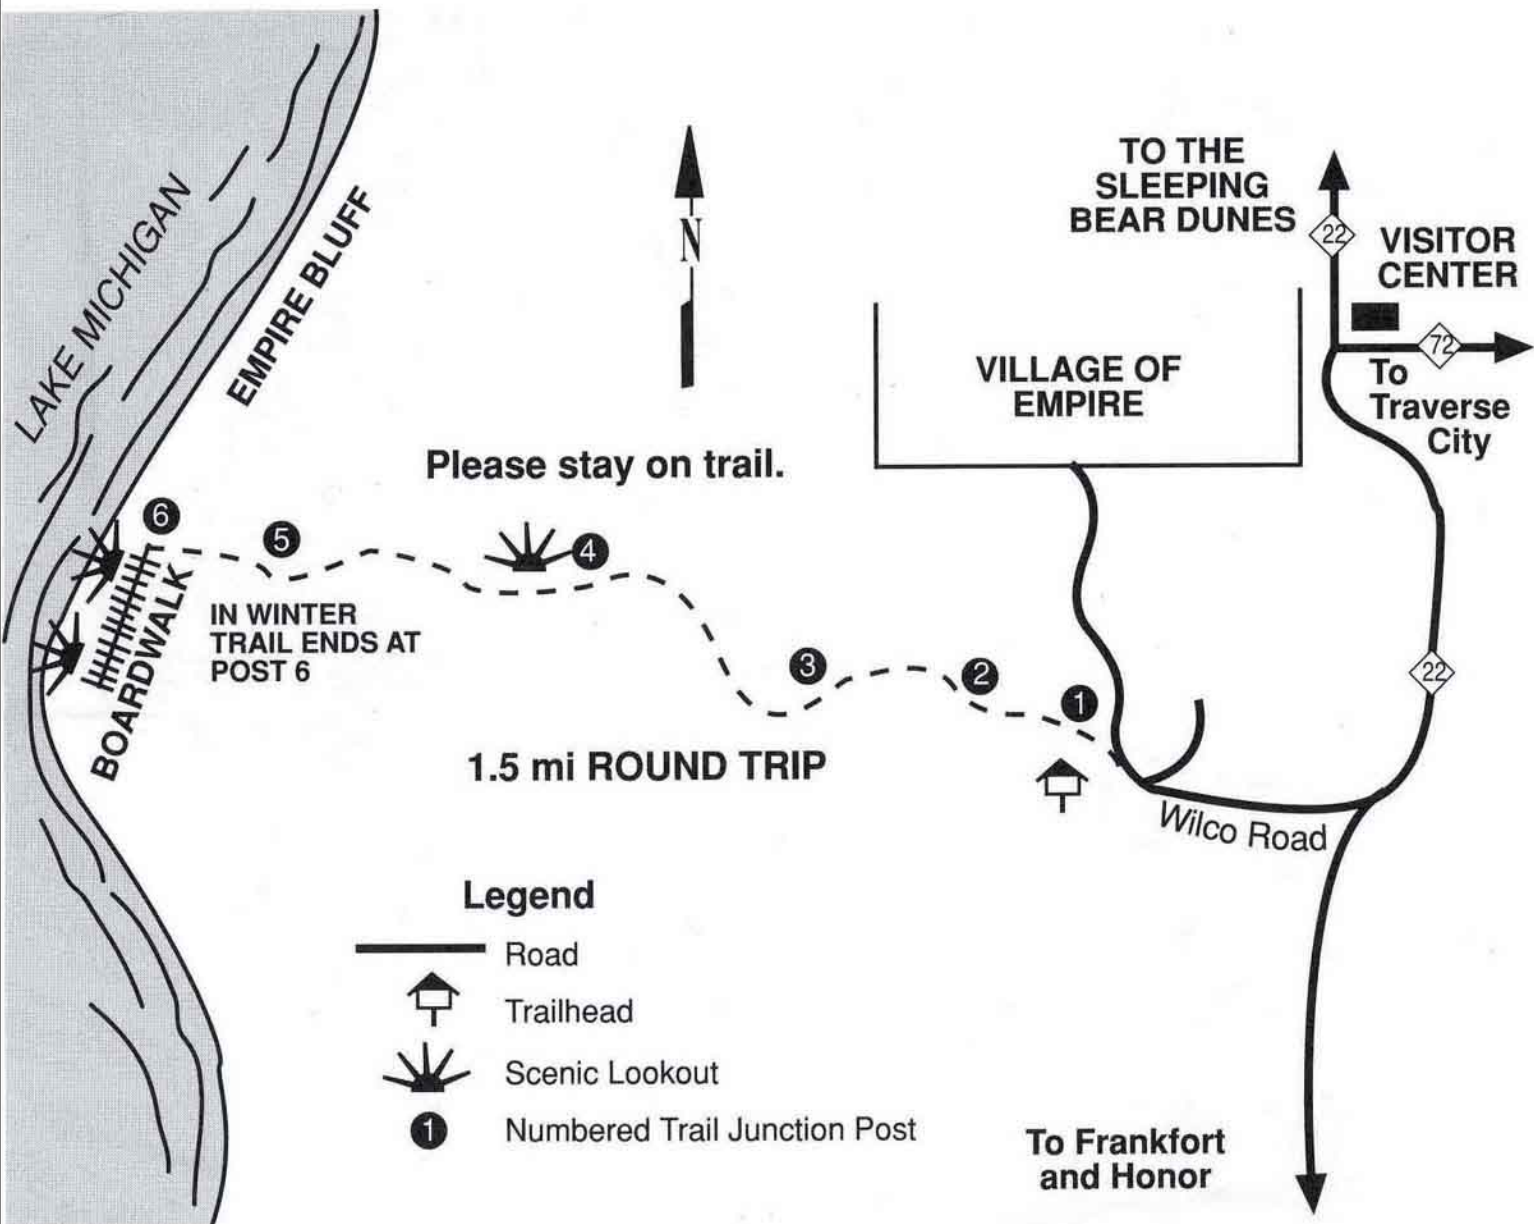

Empire Bluff Hiking Trail

Please stay on trail.

1.5 mi ROUND TRIP

Legend

-  Road
-  Trailhead
-  Scenic Lookout
-  Numbered Trail Junction Post

To Frankfort and Honor