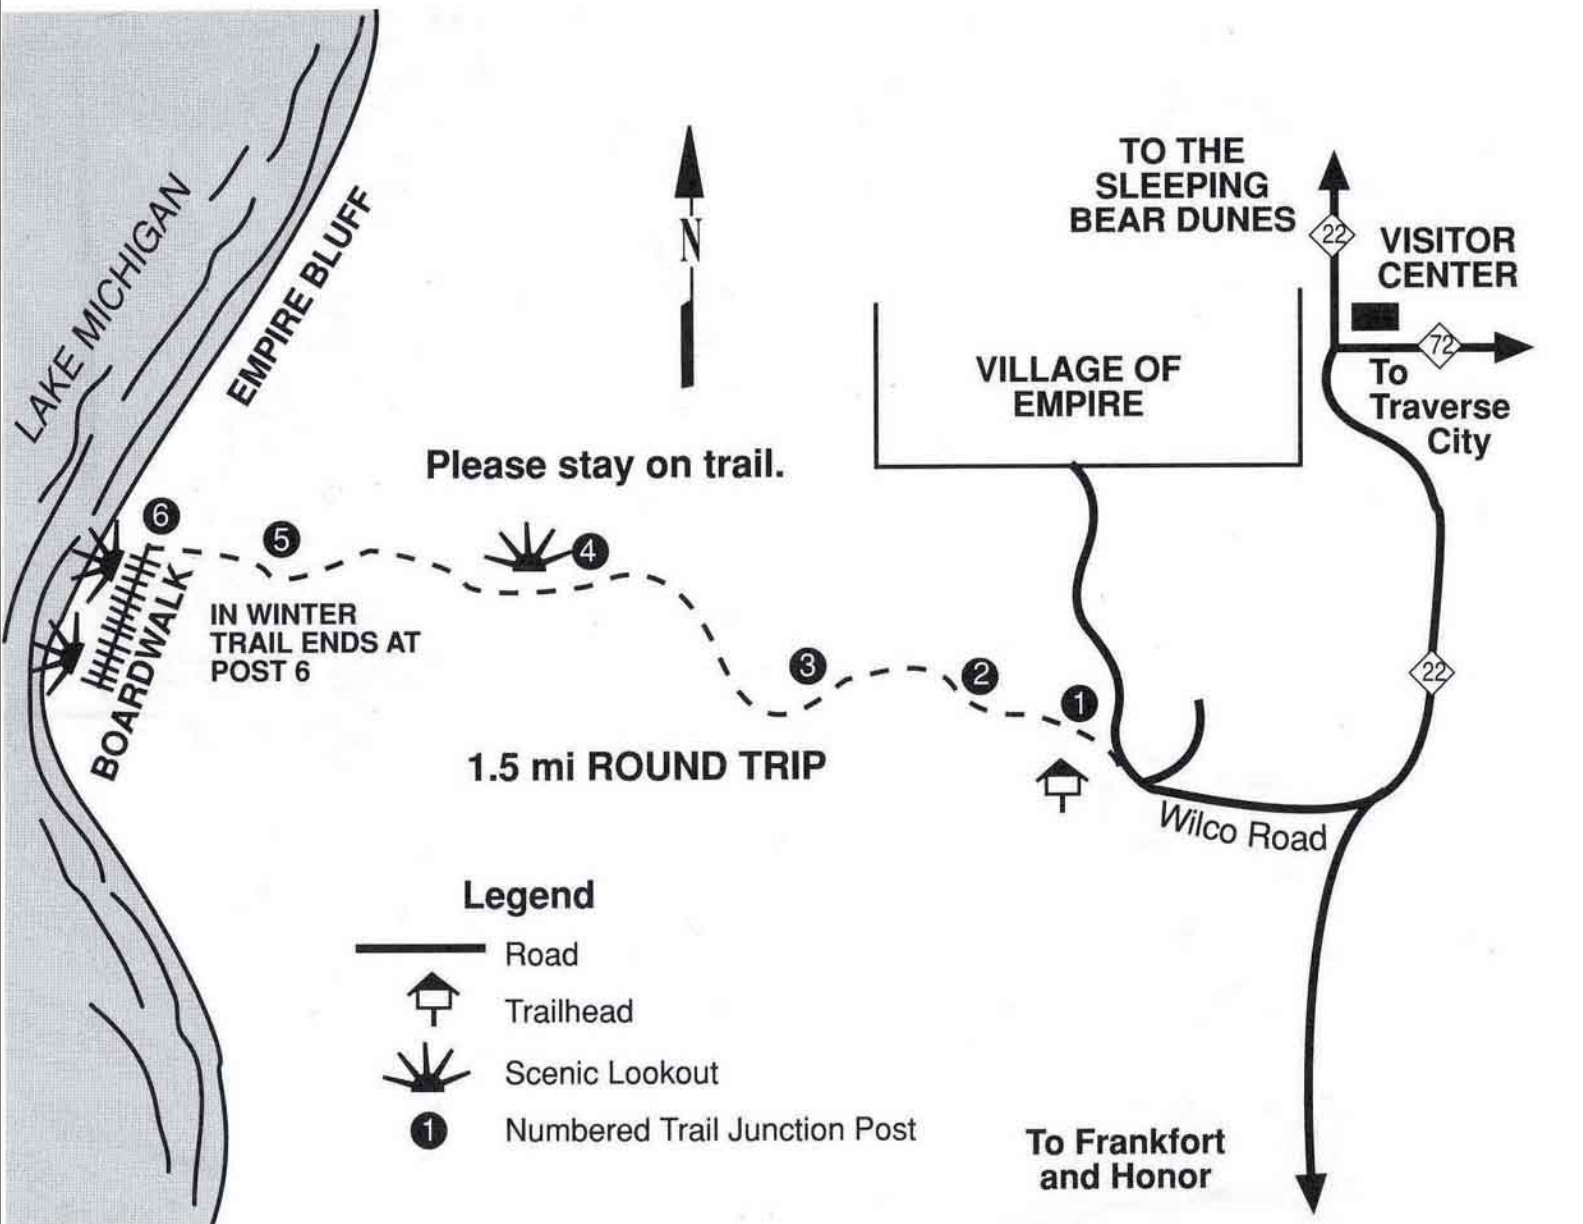

Empire Bluff Hiking Trail

Please stay on trail.

1.5 mi ROUND TRIP

IN WINTER
TRAIL ENDS AT
POST 6

Legend

-  Road
-  Trailhead
-  Scenic Lookout
-  Numbered Trail Junction Post

To Frankfort
and Honor

TO THE
SLEEPING
BEAR DUNES

VISITOR
CENTER

VILLAGE OF
EMPIRE

To
Traverse
City

LAKE MICHIGAN

EMPIRE BLUFF

BOARDWALK

Wilco Road