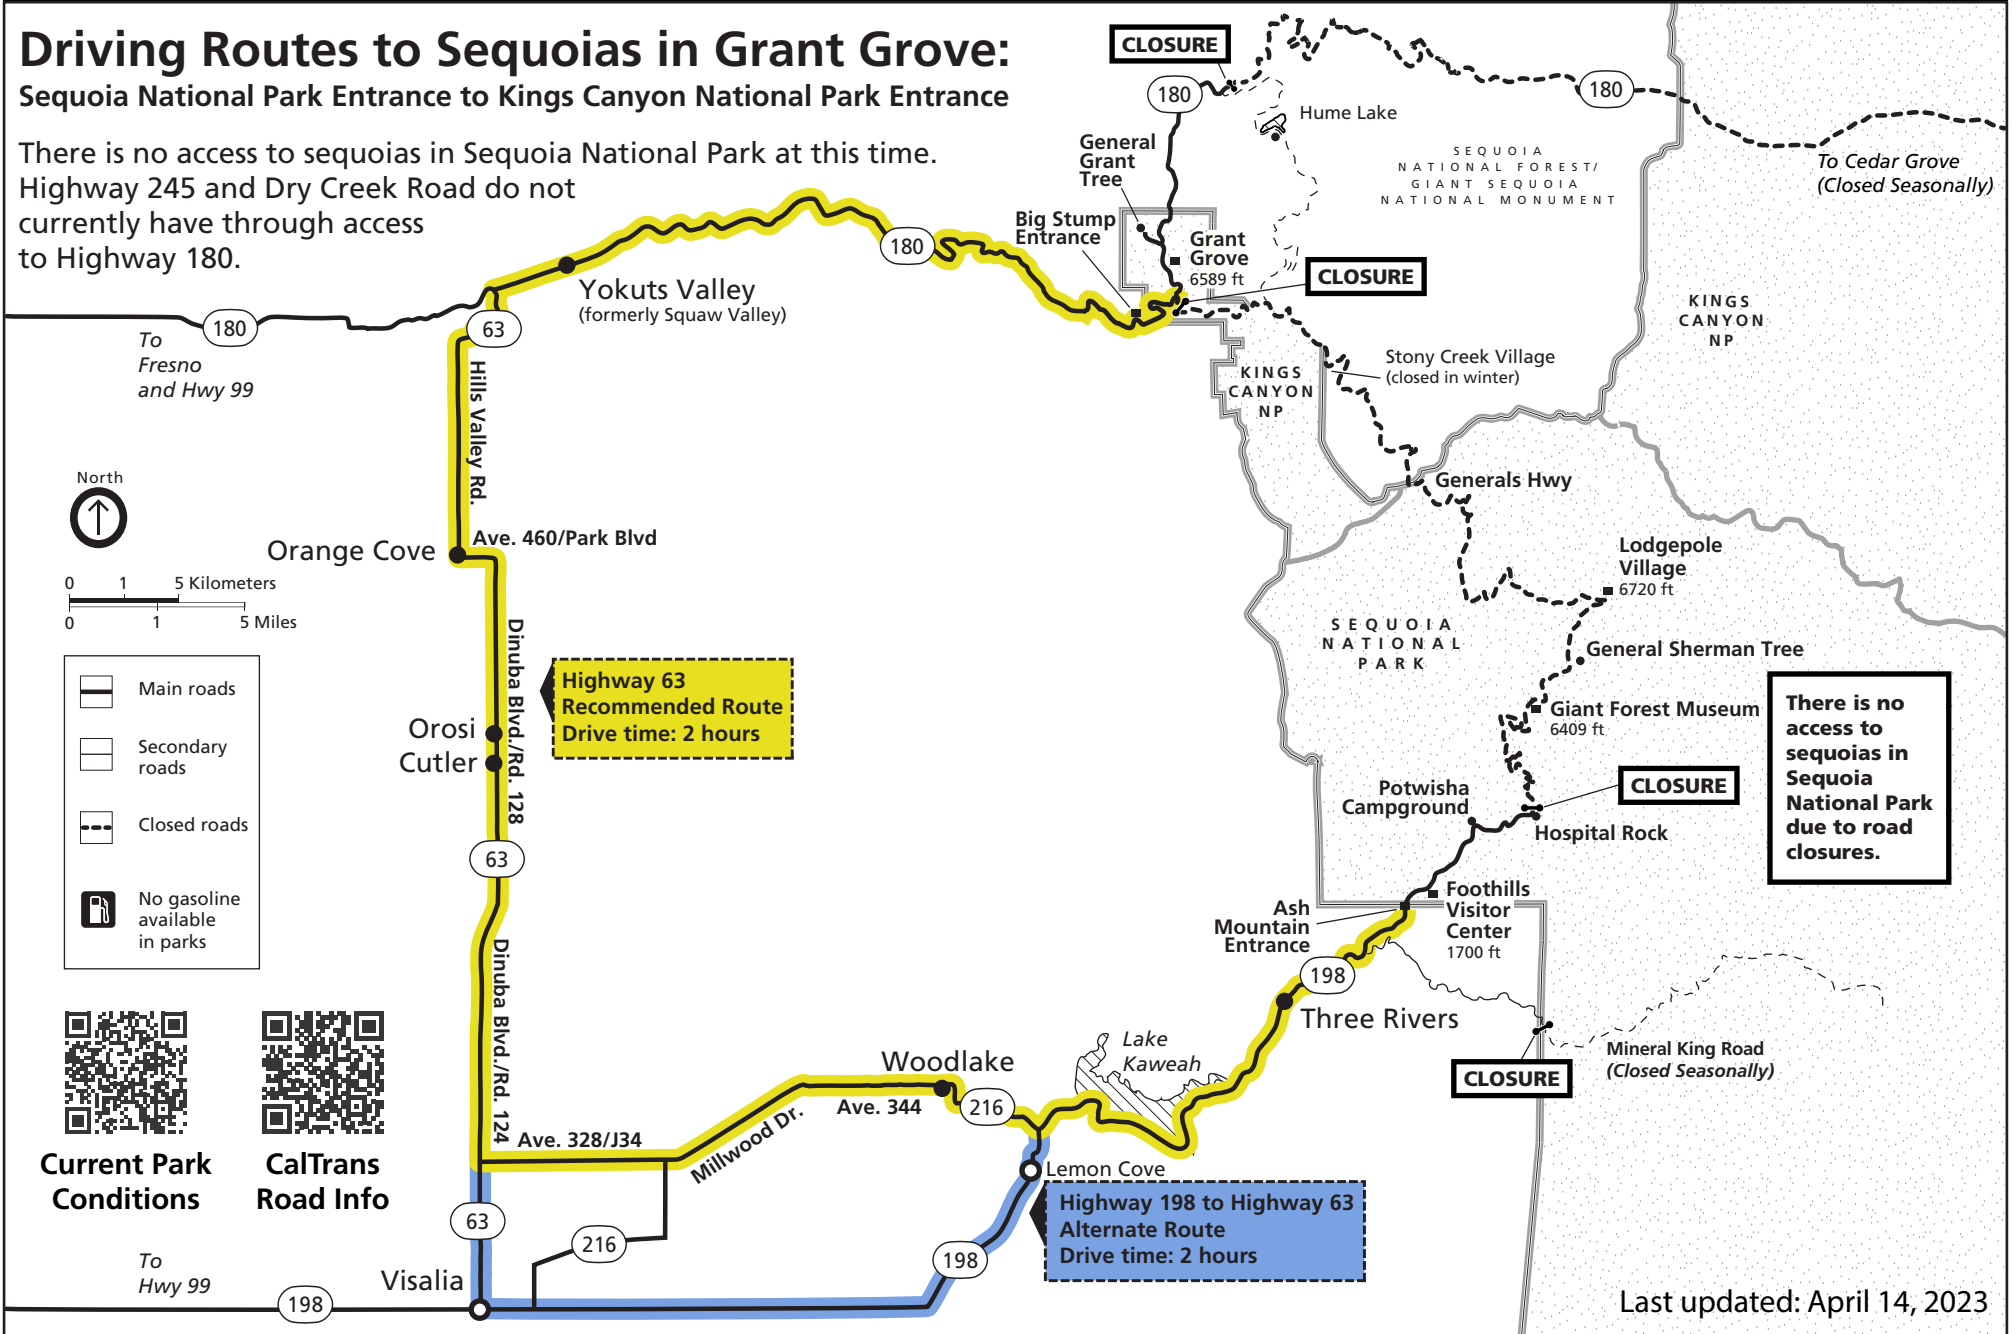

Sequoia and Kings Canyon

National Park Service
U.S. Department of the Interior

National Parks
California

Driving Routes to Sequoias in Grant Grove: Sequoia National Park Entrance to Kings Canyon National Park Entrance

There is no access to sequoias in Sequoia National Park at this time. Highway 245 and Dry Creek Road do not currently have through access to Highway 180.

There is no access to sequoias in Sequoia National Park due to road closures.