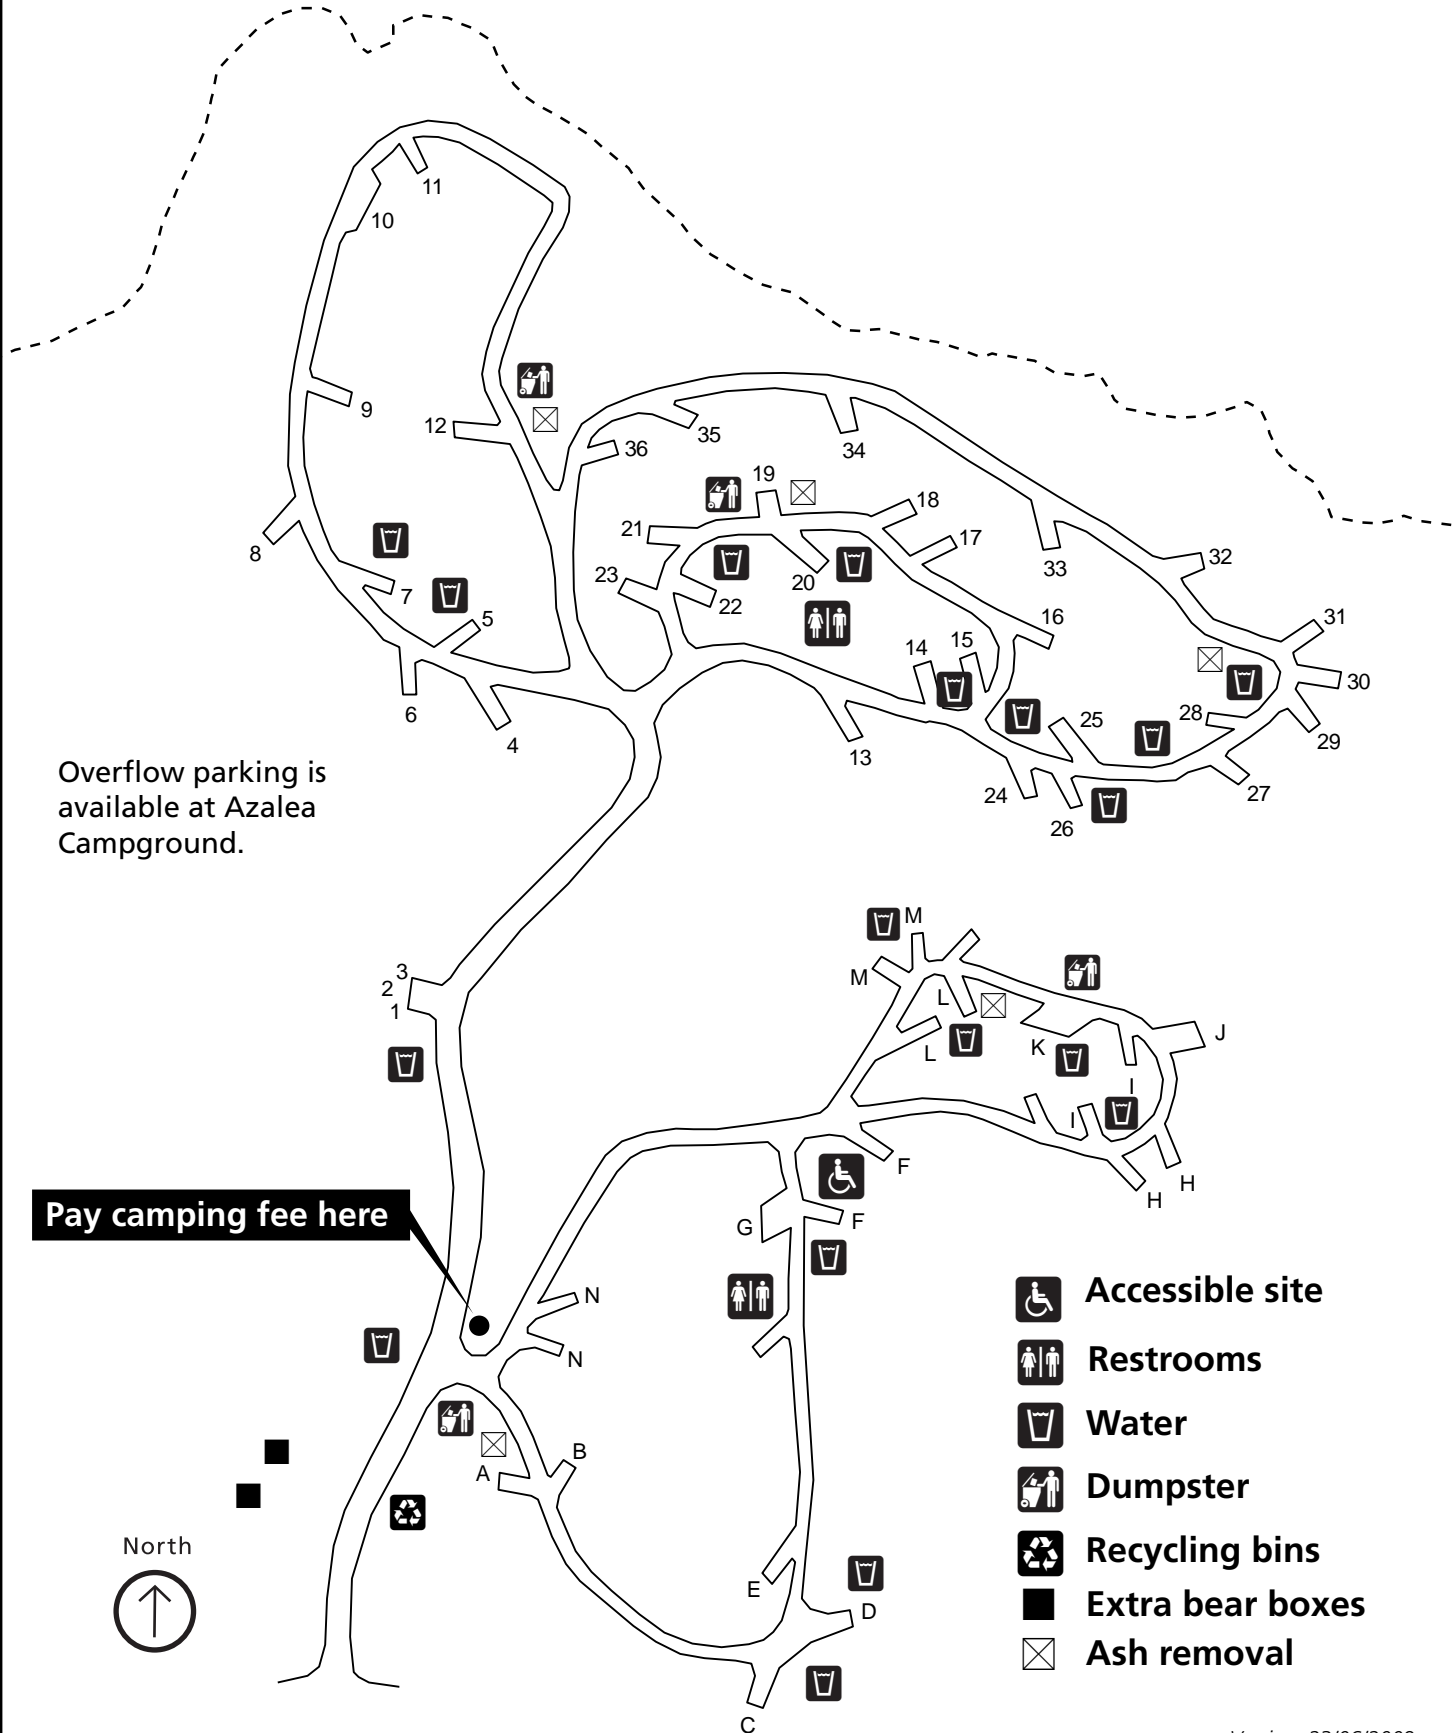

# Crystal Springs Campground

National Park Service  
U.S. Department of the Interior

Sequoia & Kings Canyon  
National Parks

Overflow parking is available at Azalea Campground.

**Pay camping fee here**

- Accessible site
- Restrooms
- Water
- Dumpster
- Recycling bins
- Extra bear boxes
- Ash removal