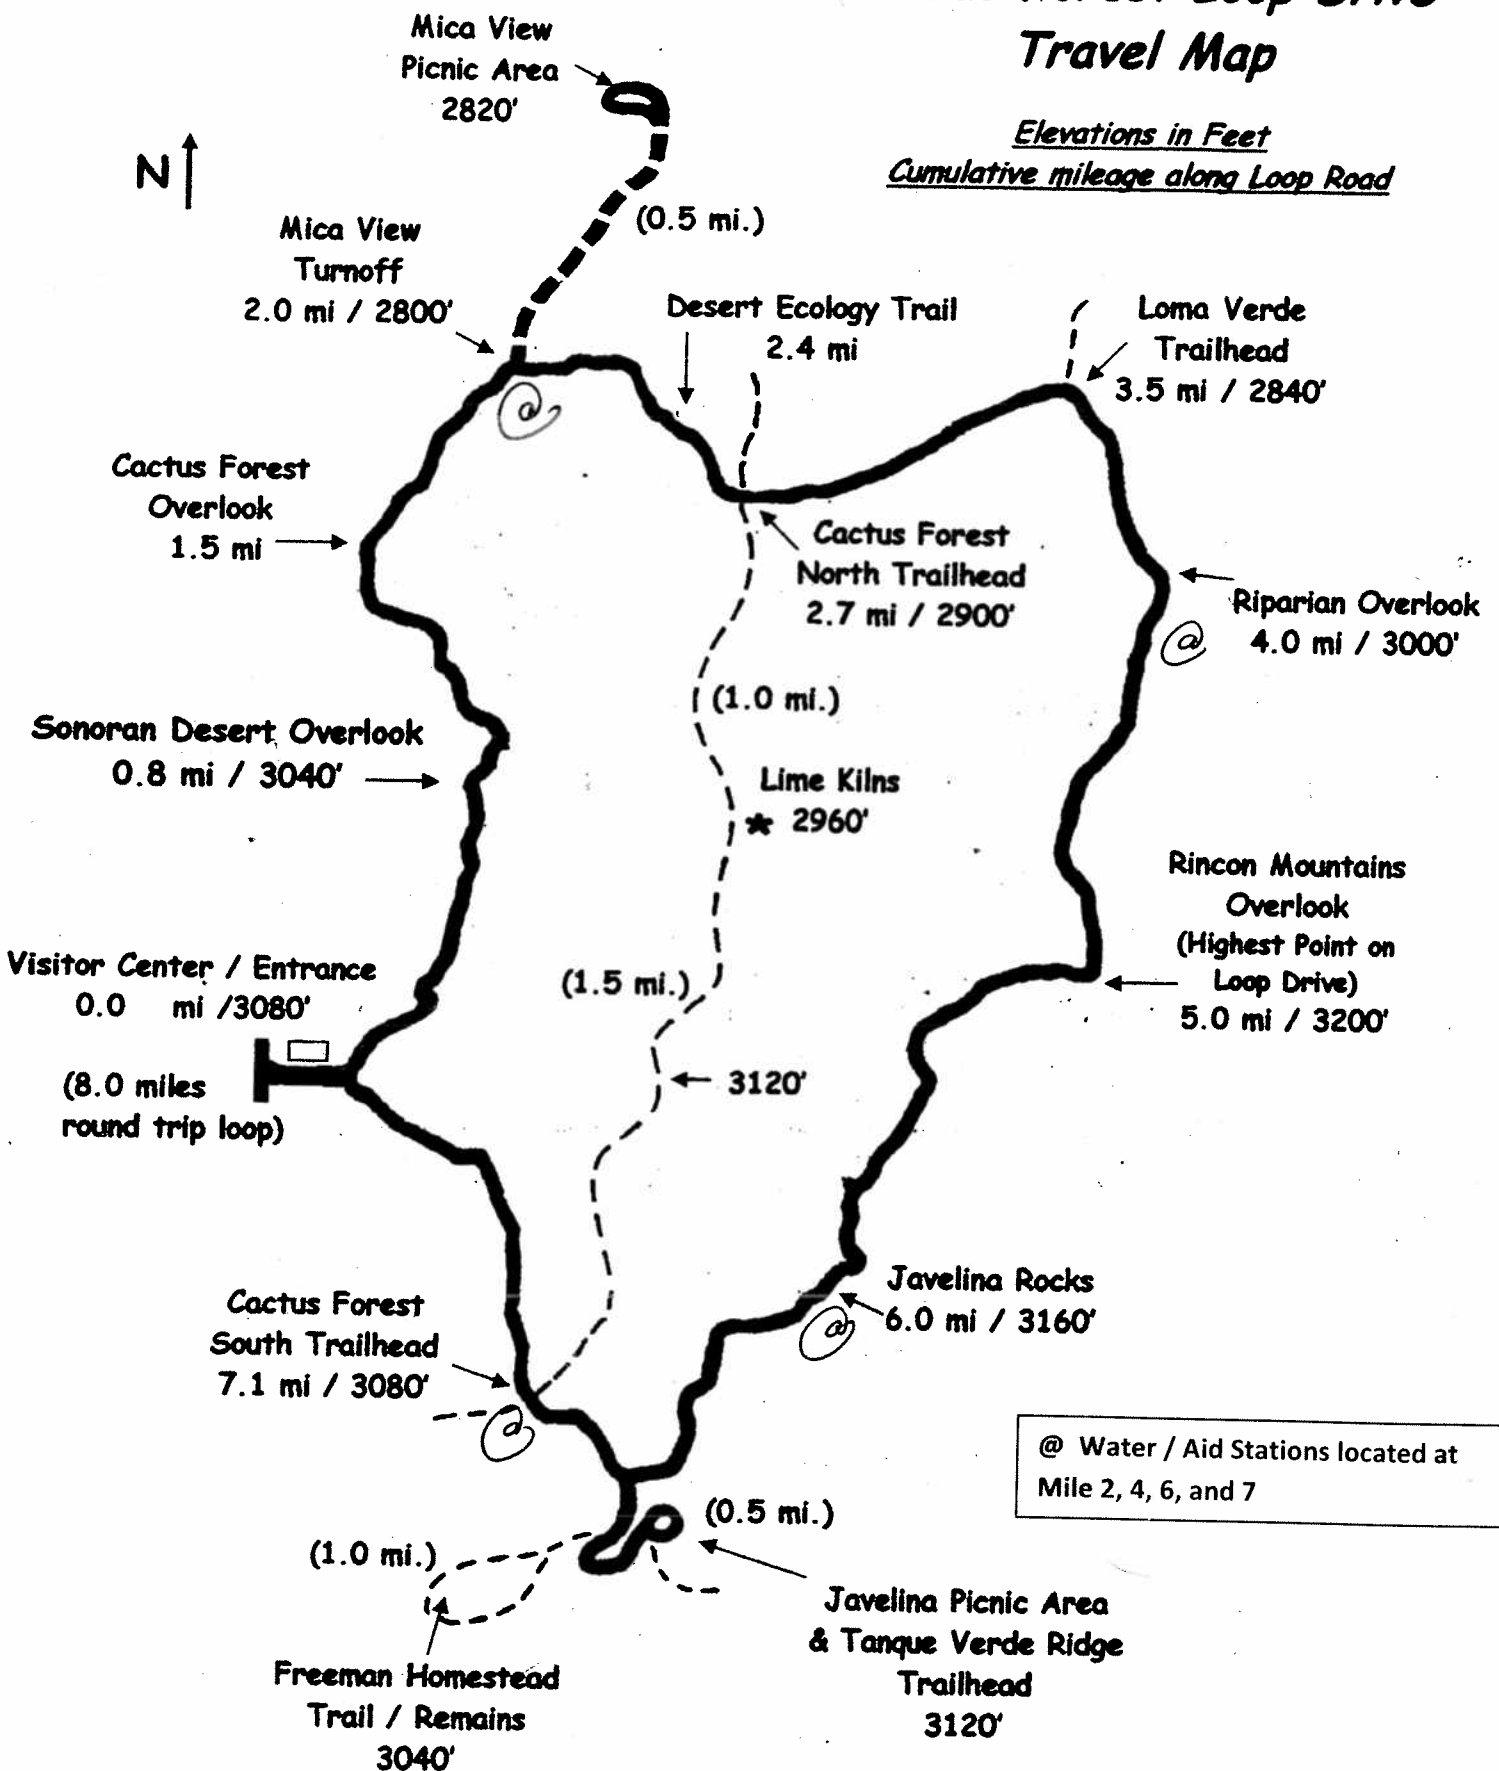

# Cactus Forest Loop Drive Travel Map

Elevations in Feet

Cumulative mileage along Loop Road

@ Water / Aid Stations located at Mile 2, 4, 6, and 7

Restrooms at Picnic Areas; Water At Visitor Center Only