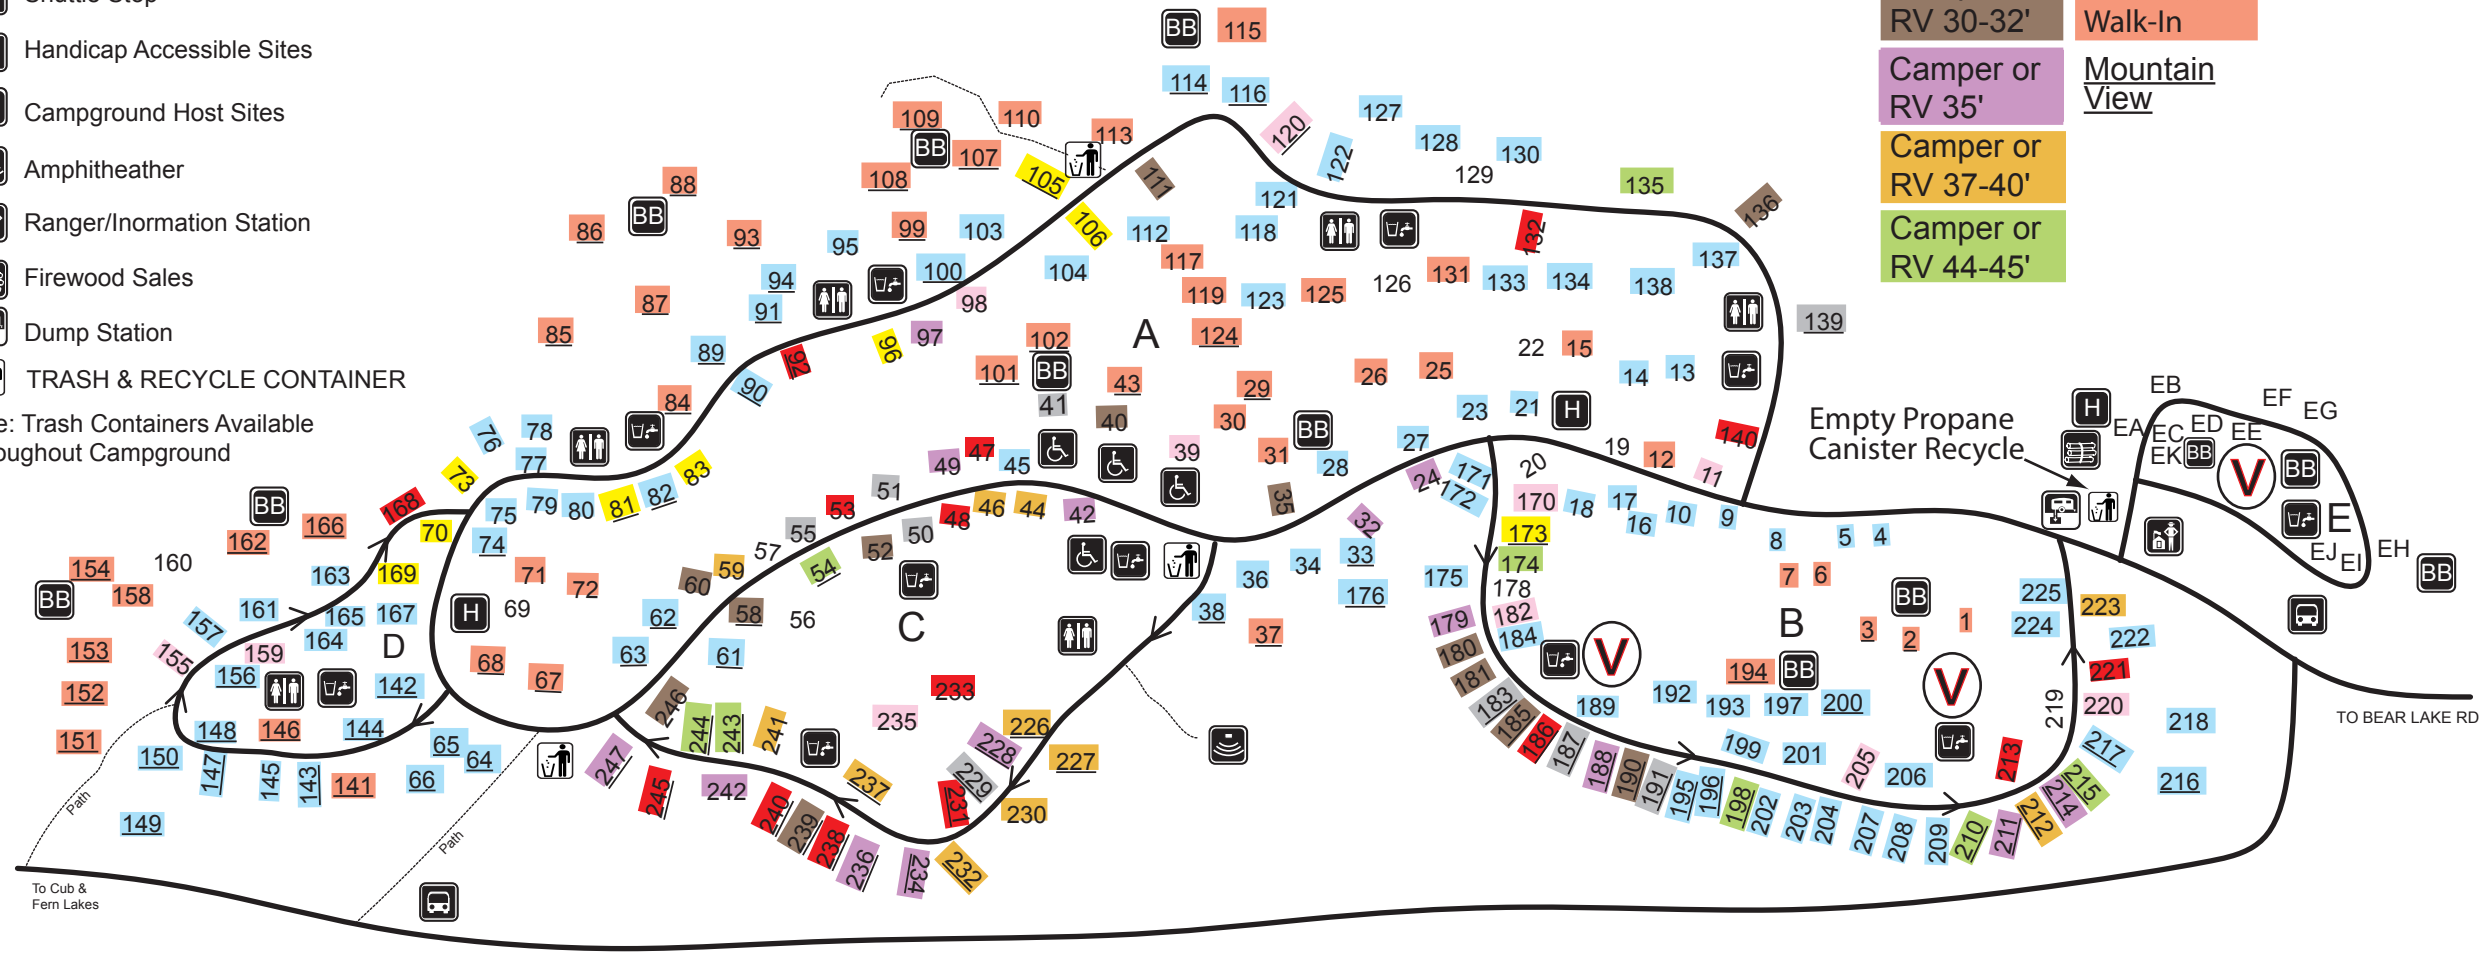

Key:

- Restrooms
- Vault Toilets
- Water
- Food Storage (Bear Box)
- Shuttle Stop
- Handicap Accessible Sites
- Campground Host Sites
- Amphitheater
- Ranger/Information Station
- Firewood Sales
- Dump Station
- TRASH & RECYCLE CONTAINER

Note: Trash Containers Available Throughout Campground

Moraine Park Campground

NOTE: Loop A is a two-way road
Loop B, C, & D are one-way

- Camper or RV ≤15'
- Camper or RV 18-20'
- Camper or RV 21-25'
- Camper or RV 27-28'
- Camper or RV 30-32'
- Camper or RV 35'
- Camper or RV 37-40'
- Camper or RV 44-45'

- Tent Only
- Tent Only-Walk-In
- Mountain View

Empty Propane Canister Recycle

TO BEAR LAKE RD

To Cub & Fern Lakes