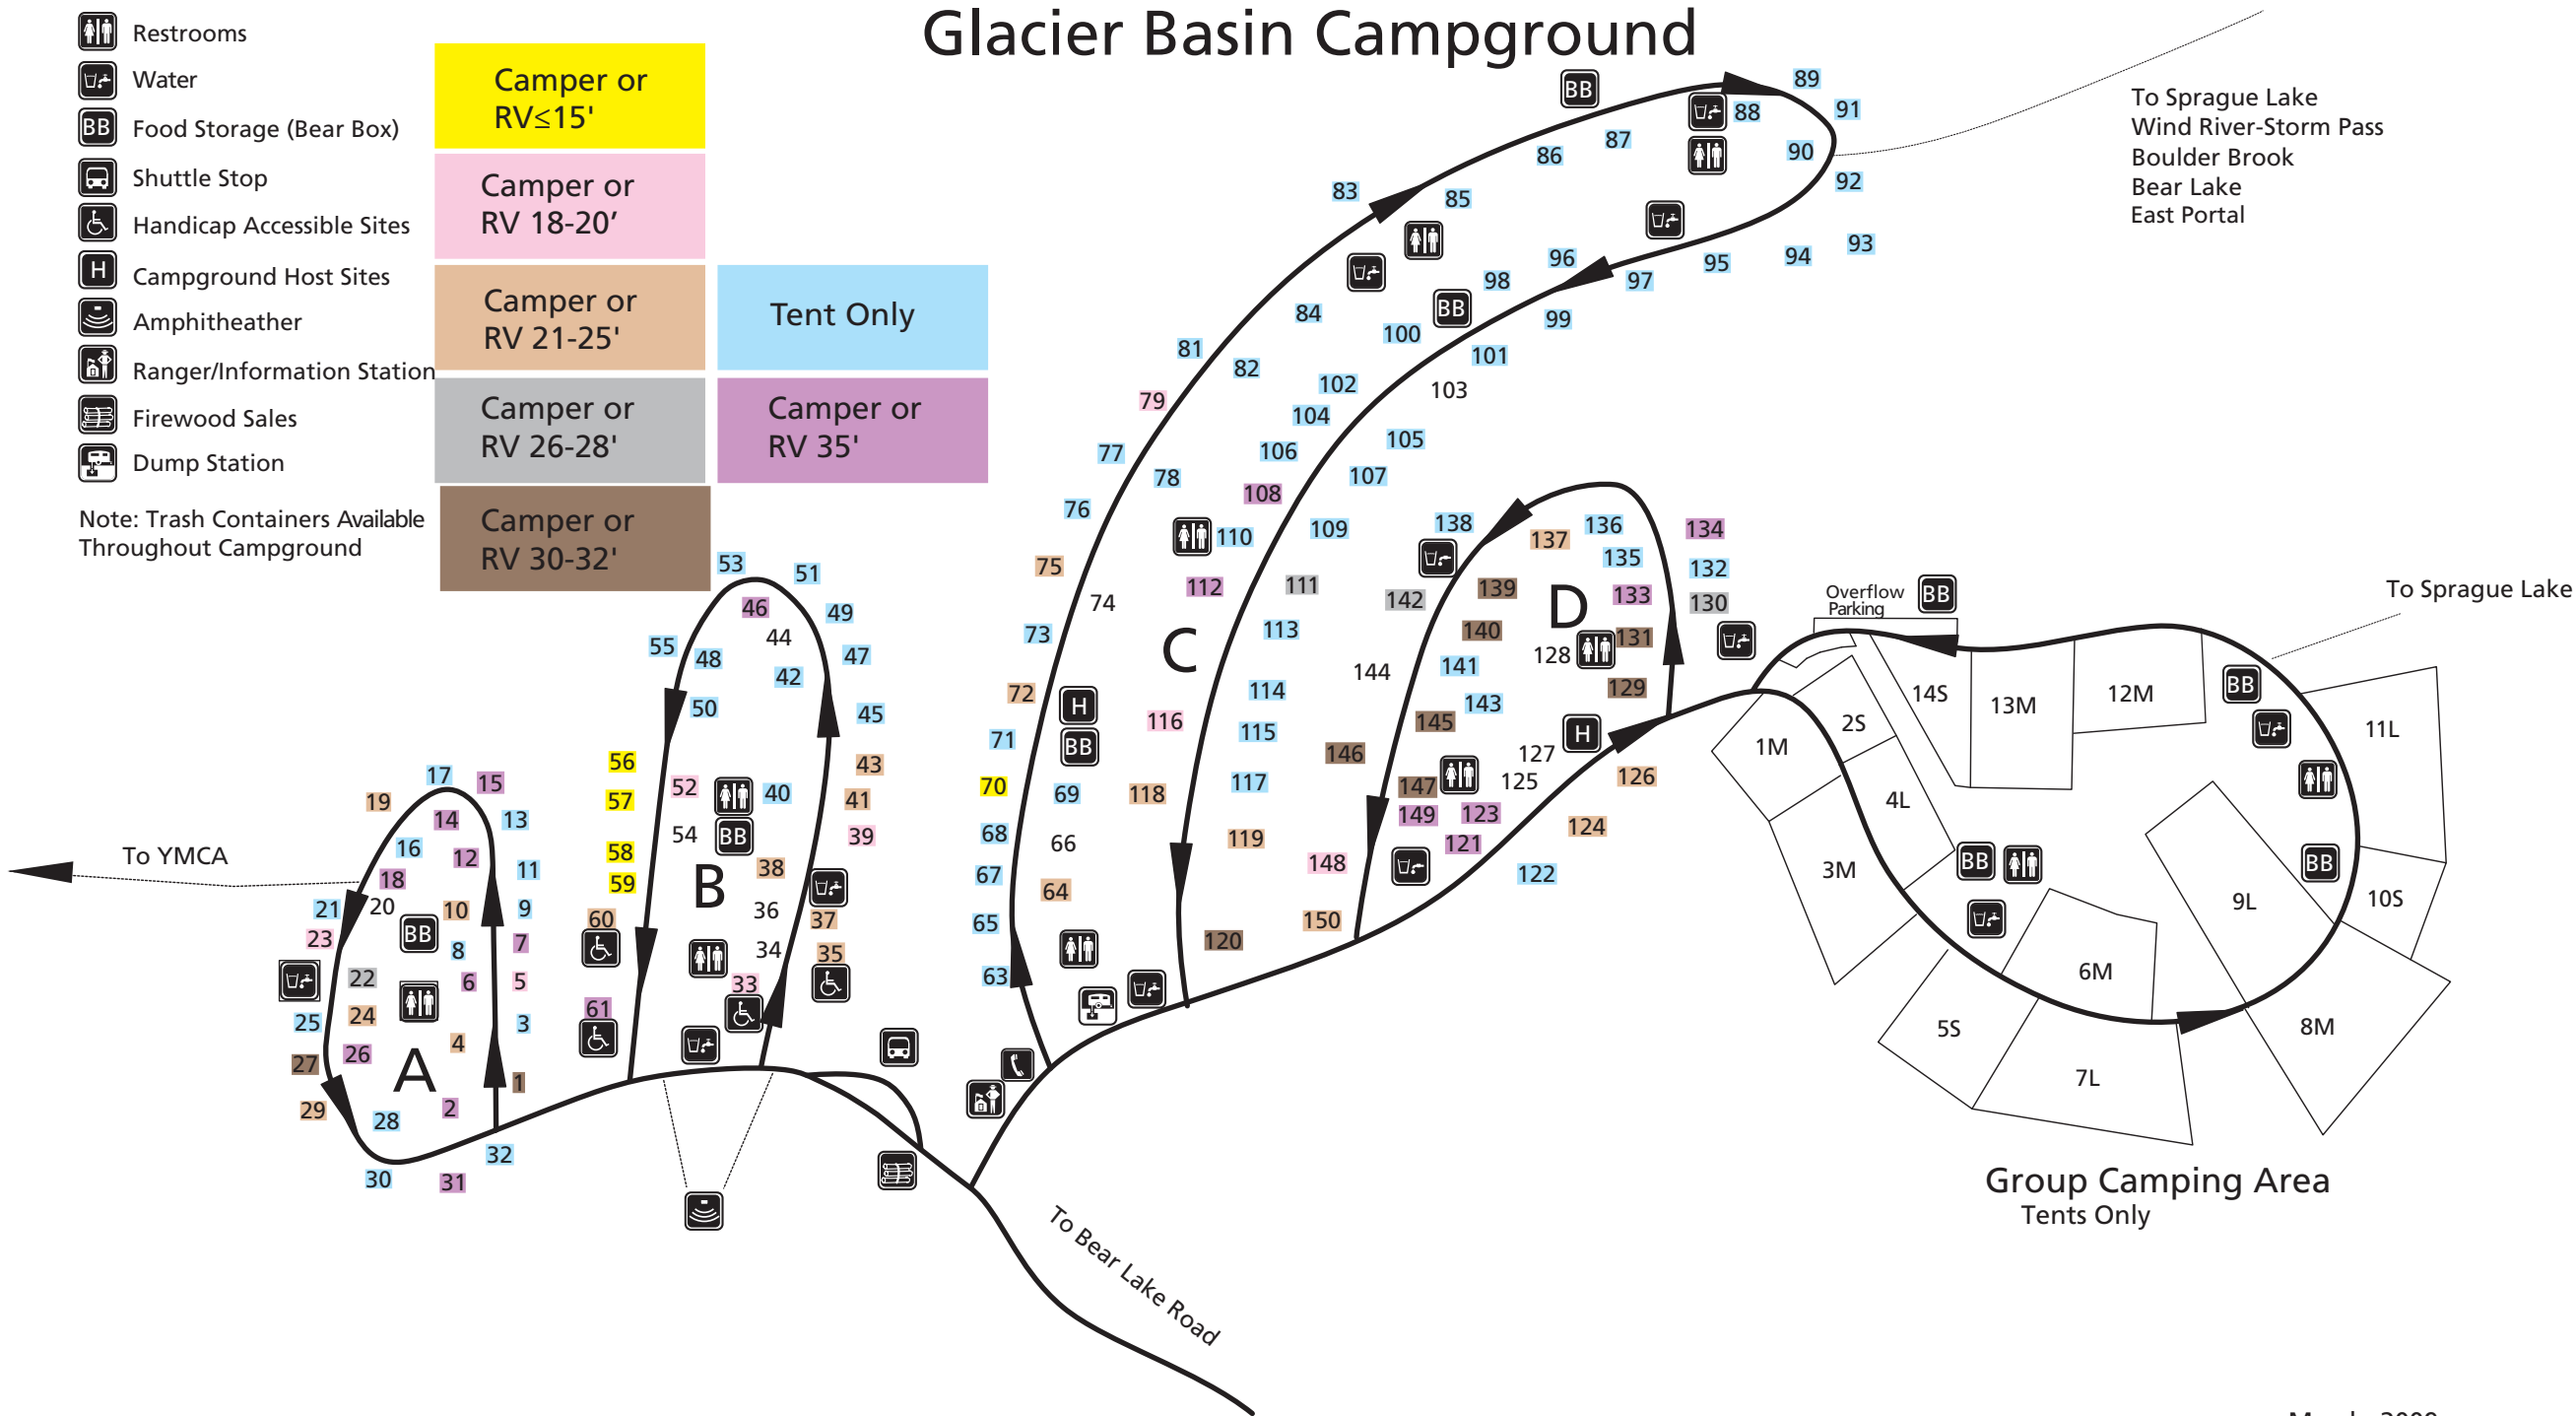

Key:

- Restrooms
- Water
- Food Storage (Bear Box)
- Shuttle Stop
- Handicap Accessible Sites
- Campground Host Sites
- Amphitheater
- Ranger/Information Station
- Firewood Sales
- Dump Station

Camper or RV ≤15'	
Camper or RV 18-20'	
Camper or RV 21-25'	Tent Only
Camper or RV 26-28'	Camper or RV 35'
Camper or RV 30-32'	

Note: Trash Containers Available Throughout Campground

Glacier Basin Campground

To Sprague Lake
Wind River-Storm Pass
Boulder Brook
Bear Lake
East Portal

To Sprague Lake

Group Camping Area
Tents Only

Park information is available at 970-586-1206 or on-line at www.nps.gov/romo