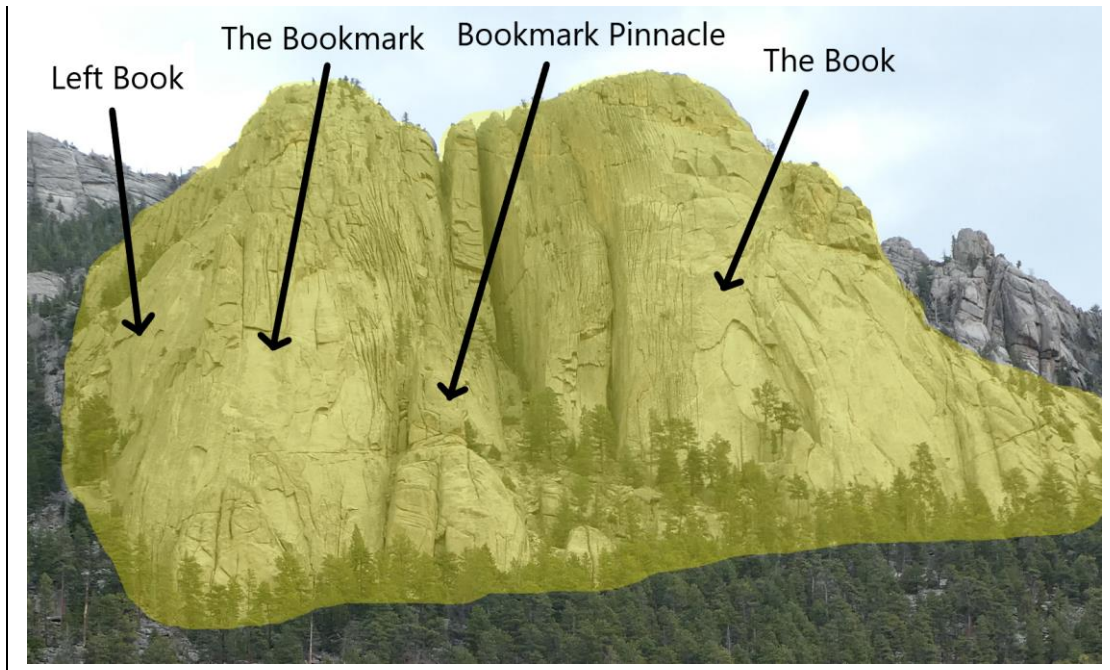

RAPTOR PROTECTION CLOSURE

February 15-July 31

Closures within SHADED AREAS indicated below

LEFT BOOK

THE BOOKMARK

BOOKMARK PINNACLE

THE BOOK

Left Book, The Bookmark, Bookmark Pinnacle, and the entire Book formation (including Renaissance Wall, Isis Buttress, Pages Wall Area, and J-Crack Slab Area) are closed to climbing and general access. **This includes all climbing, approach, and descent routes for the indicated formations on all sides.** The Black Canyon Trail is open. Closures will be lifted or extended as necessary. Thank you.