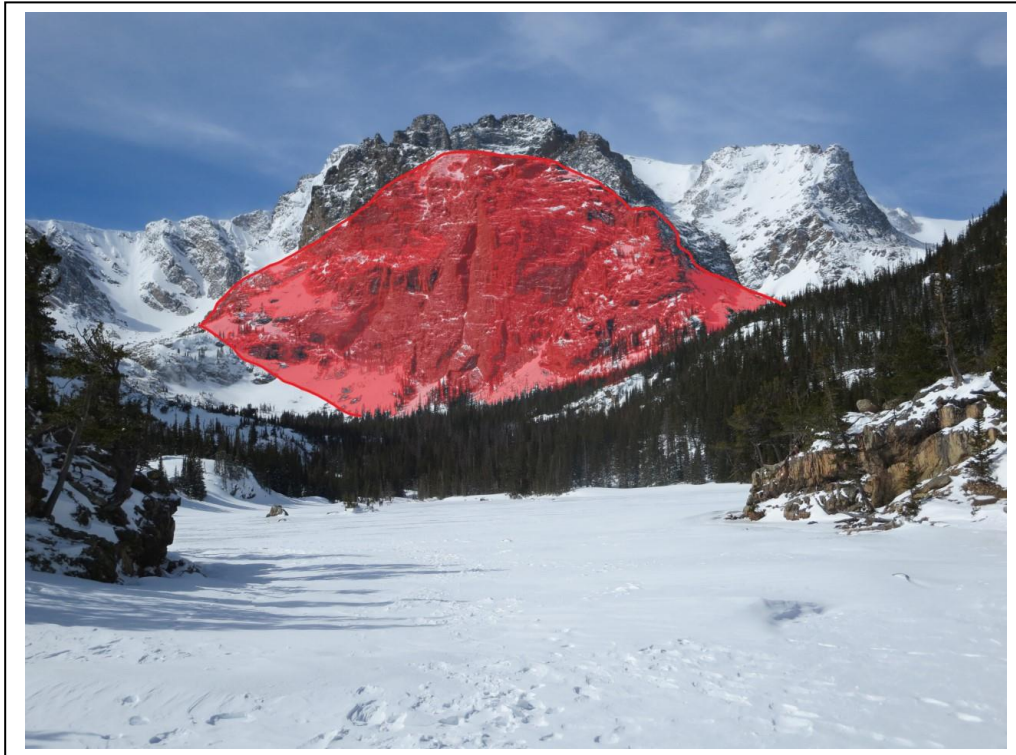

RAPTOR PROTECTION CLOSURE

February 15-July 31st
Area Closure Shaded in RED

The Cathedral Wall

**Associated Ice Climbing
Routes:**
Womb with a View
Tunnel Vision
Sublime Vision

The Cathedral Wall, shaded in RED, is closed to climbing and general access. **This includes all climbing, ice climbing, approach, and descent routes for the indicated formations on all sides of those formations.** The areas above the Loch Vale-Sky Pond Trail are closed to off trail travel.