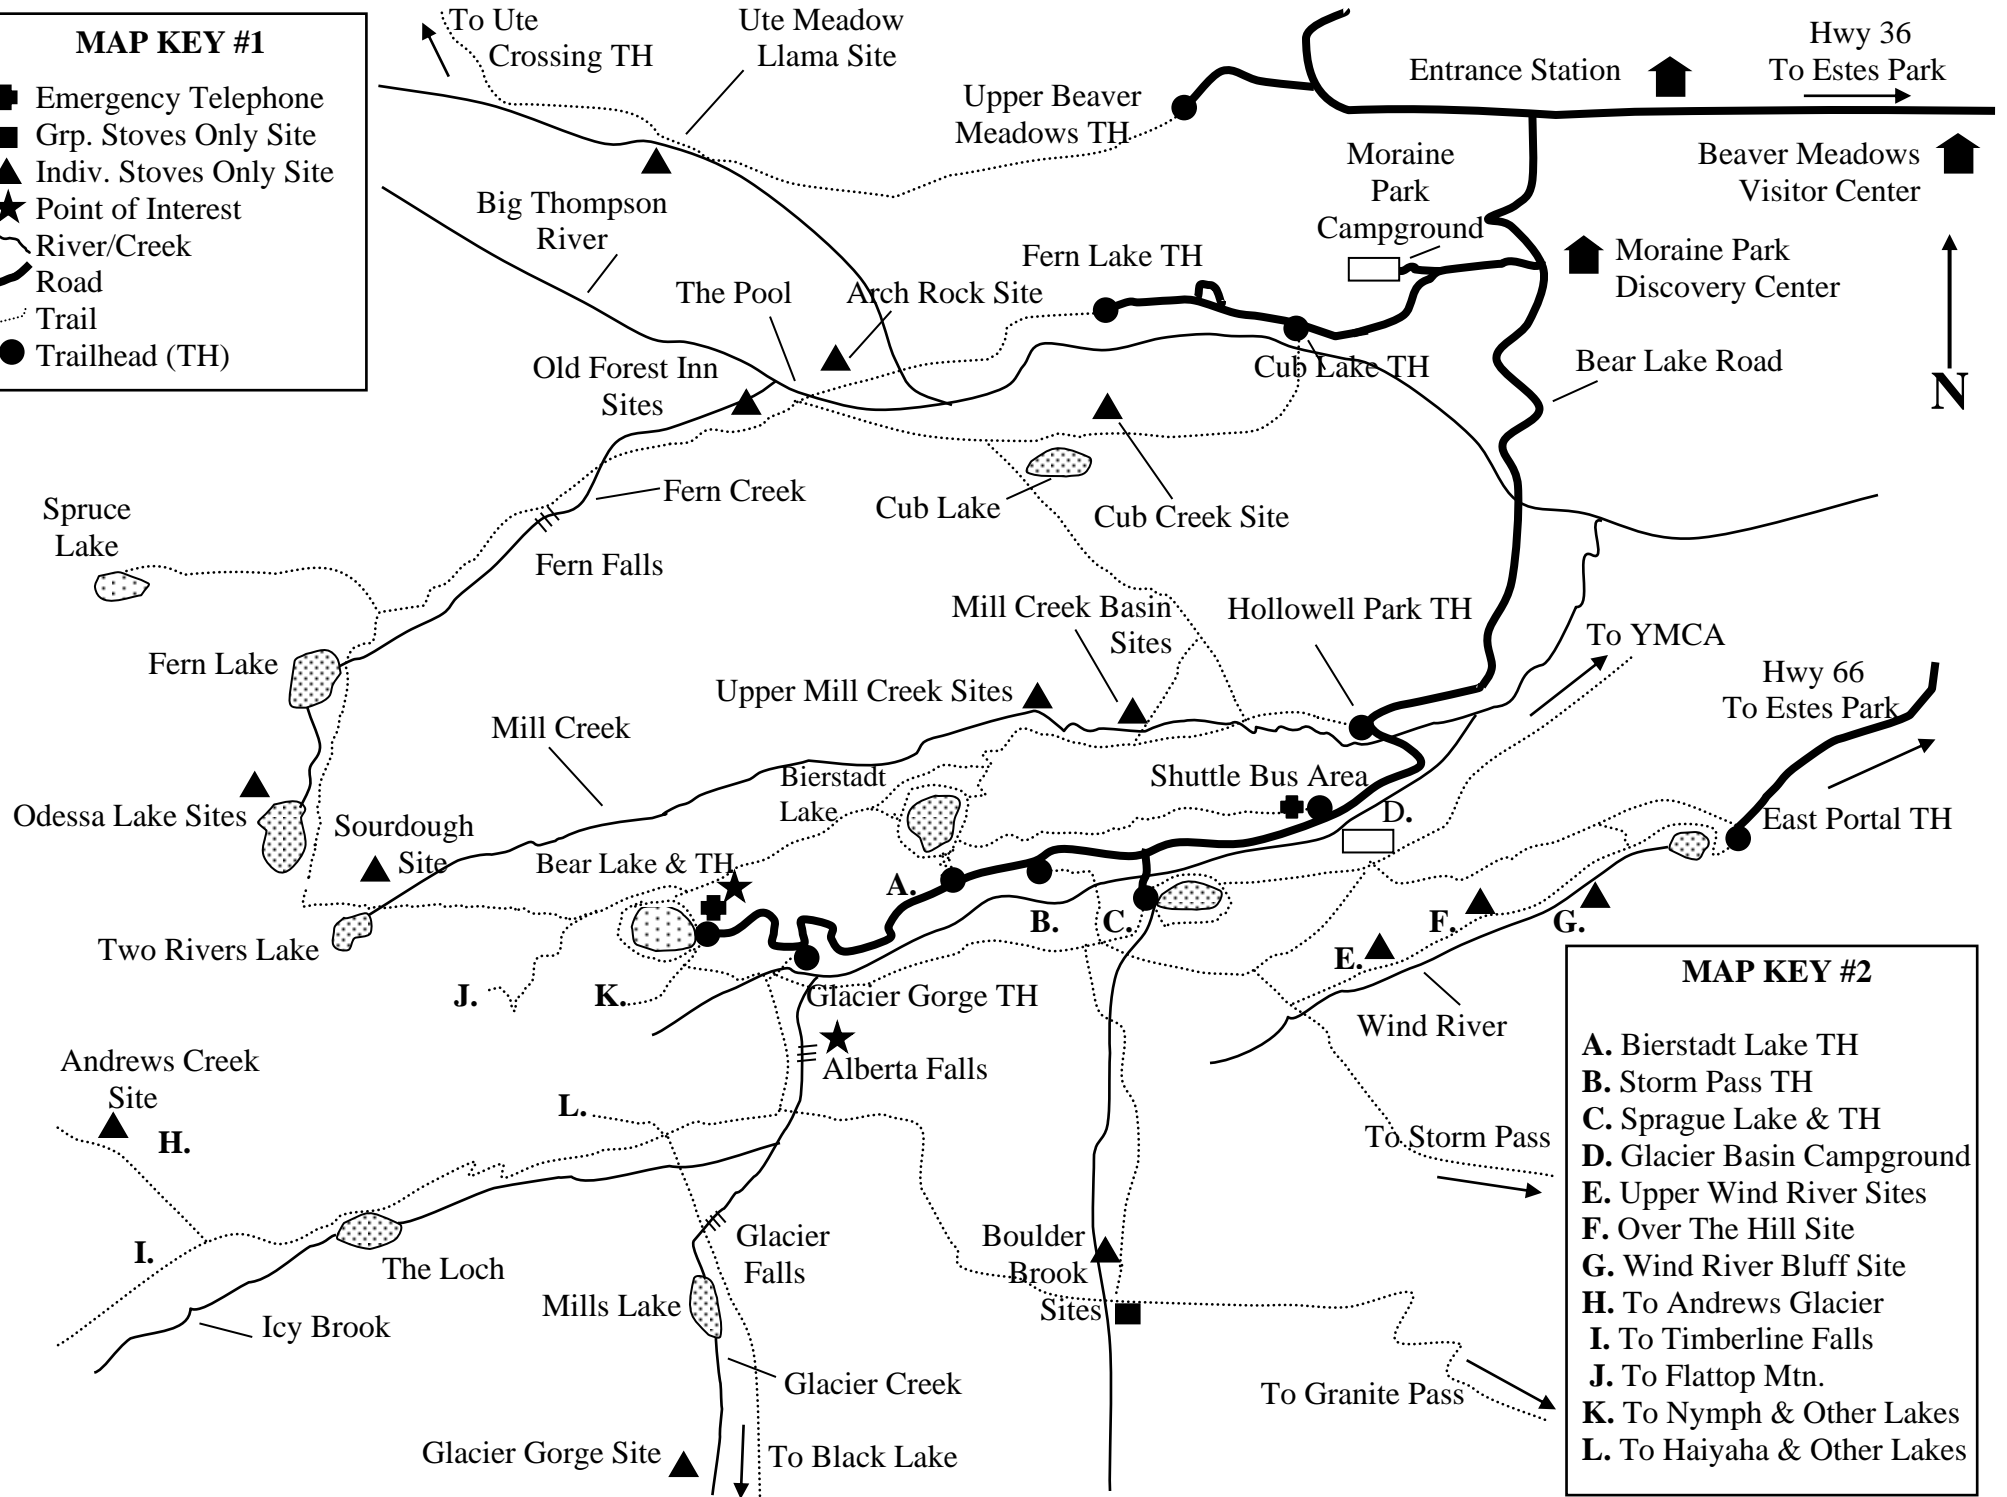

MAP KEY #1

- Emergency Telephone
- Grp. Stoves Only Site
- ▲ Indiv. Stoves Only Site
- ★ Point of Interest
- ~ River/Creek
- Road
- ⋯ Trail
- Trailhead (TH)

MAP KEY #2

- A. Bierstadt Lake TH
- B. Storm Pass TH
- C. Sprague Lake & TH
- D. Glacier Basin Campground
- E. Upper Wind River Sites
- F. Over The Hill Site
- G. Wind River Bluff Site
- H. To Andrews Glacier
- I. To Timberline Falls
- J. To Flattop Mtn.
- K. To Nymph & Other Lakes
- L. To Haiyaha & Other Lakes