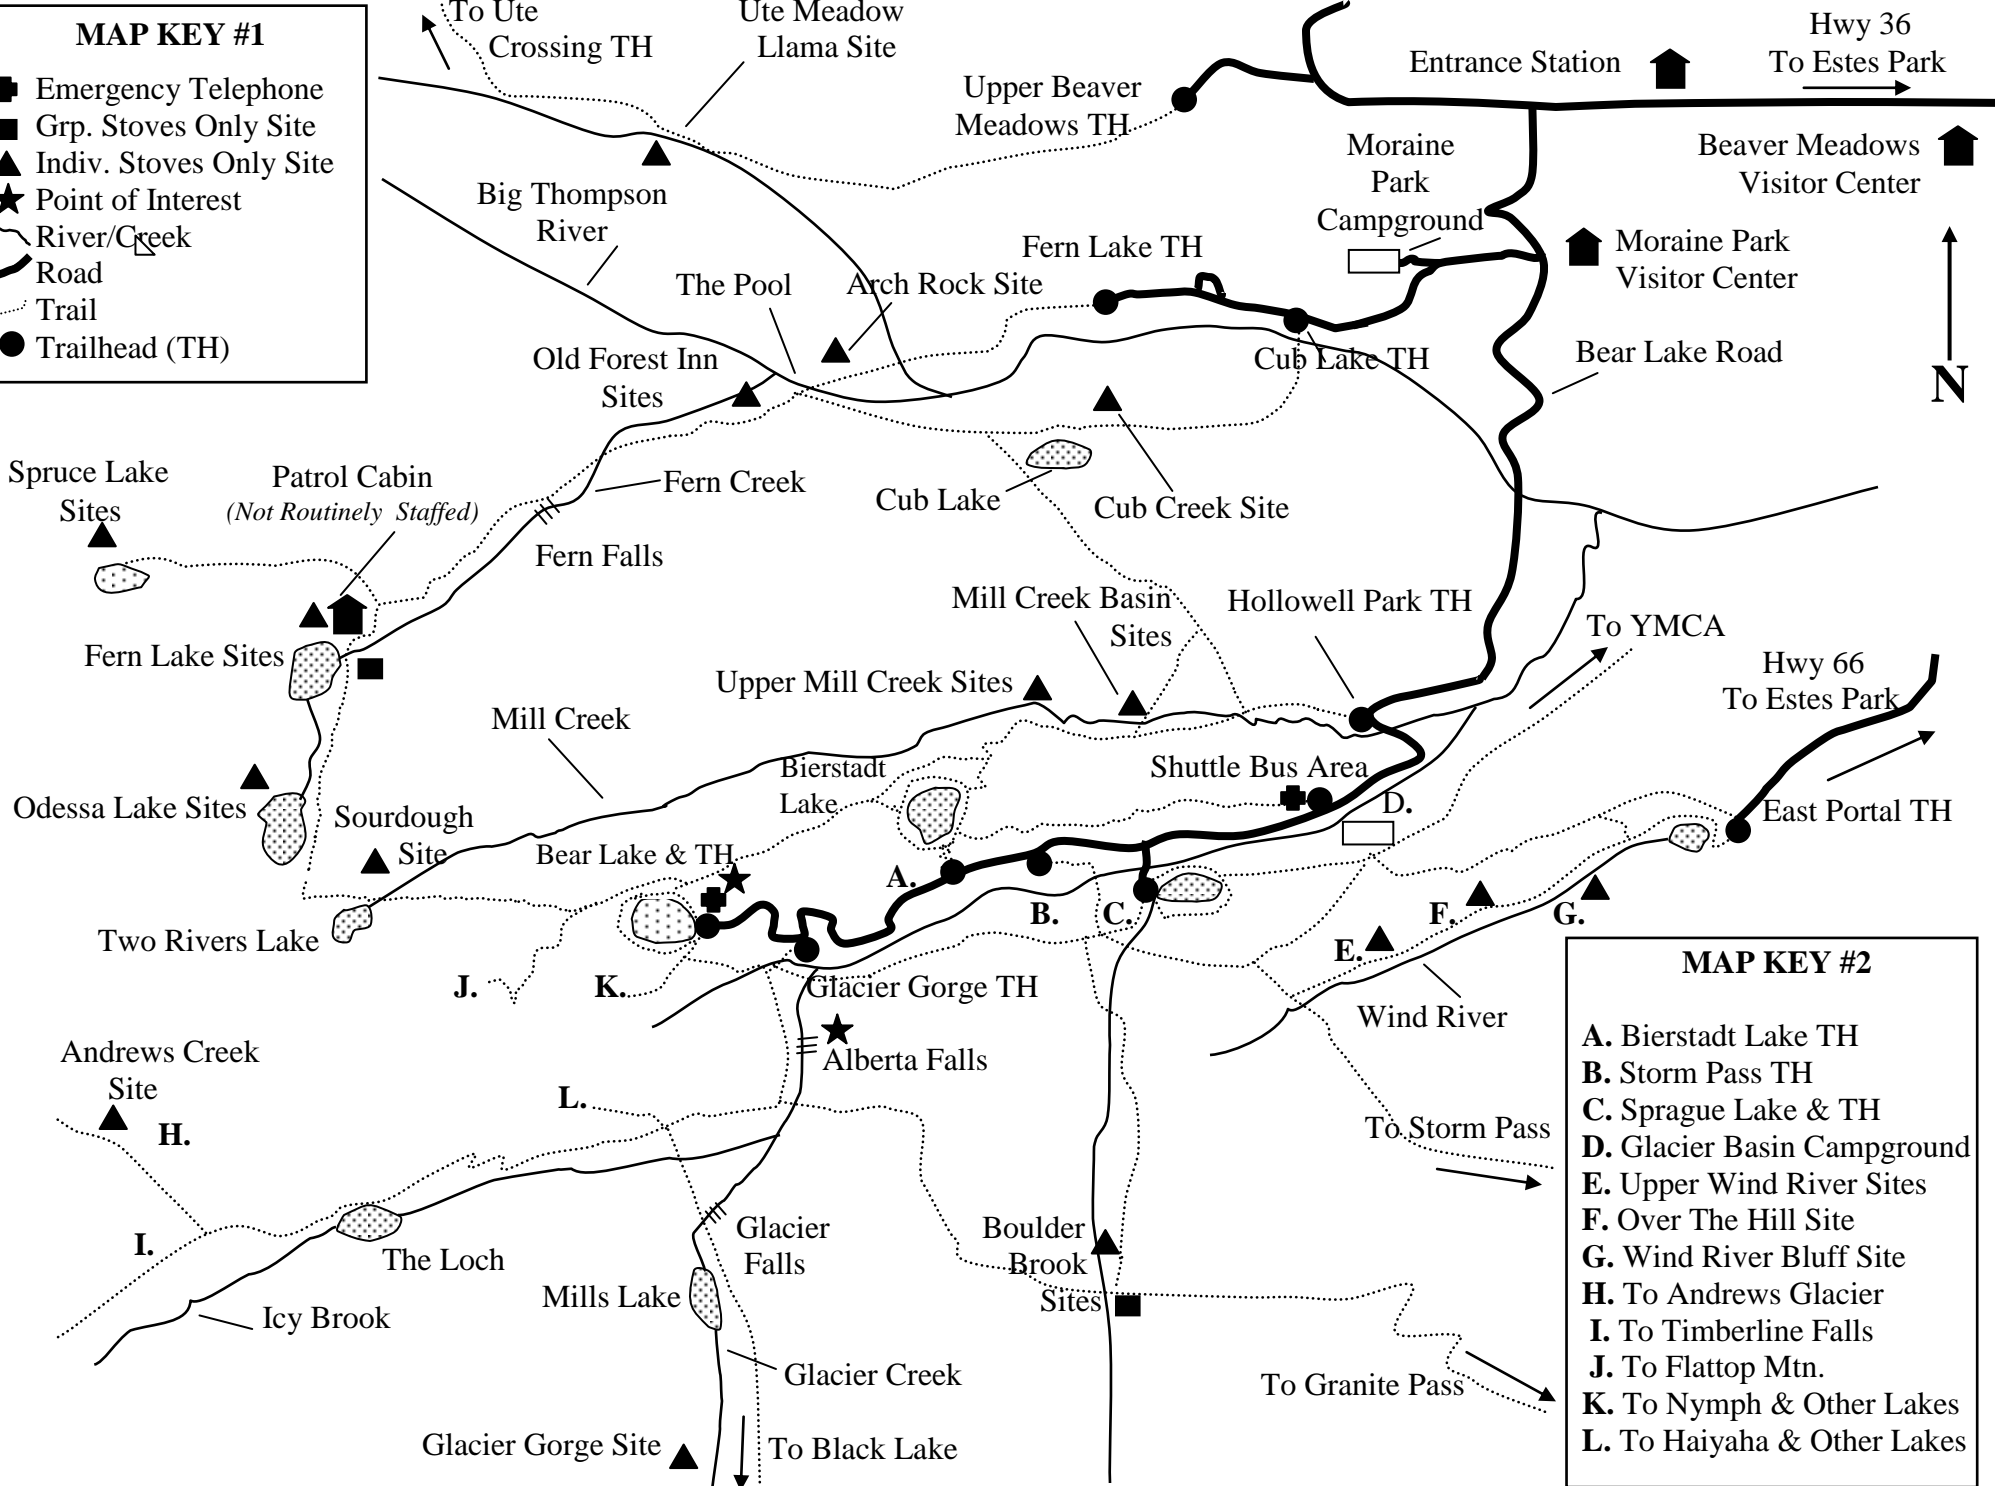

**MAP KEY #1**

- ⊕ Emergency Telephone
- Grp. Stoves Only Site
- ▲ Indiv. Stoves Only Site
- ★ Point of Interest
- ~ River/Creek
- Road
- ⋯ Trail
- Trailhead (TH)

**MAP KEY #2**

- A. Bierstadt Lake TH
- B. Storm Pass TH
- C. Sprague Lake & TH
- D. Glacier Basin Campground
- E. Upper Wind River Sites
- F. Over The Hill Site
- G. Wind River Bluff Site
- H. To Andrews Glacier
- I. To Timberline Falls
- J. To Flattop Mtn.
- K. To Nymph & Other Lakes
- L. To Haiyaha & Other Lakes