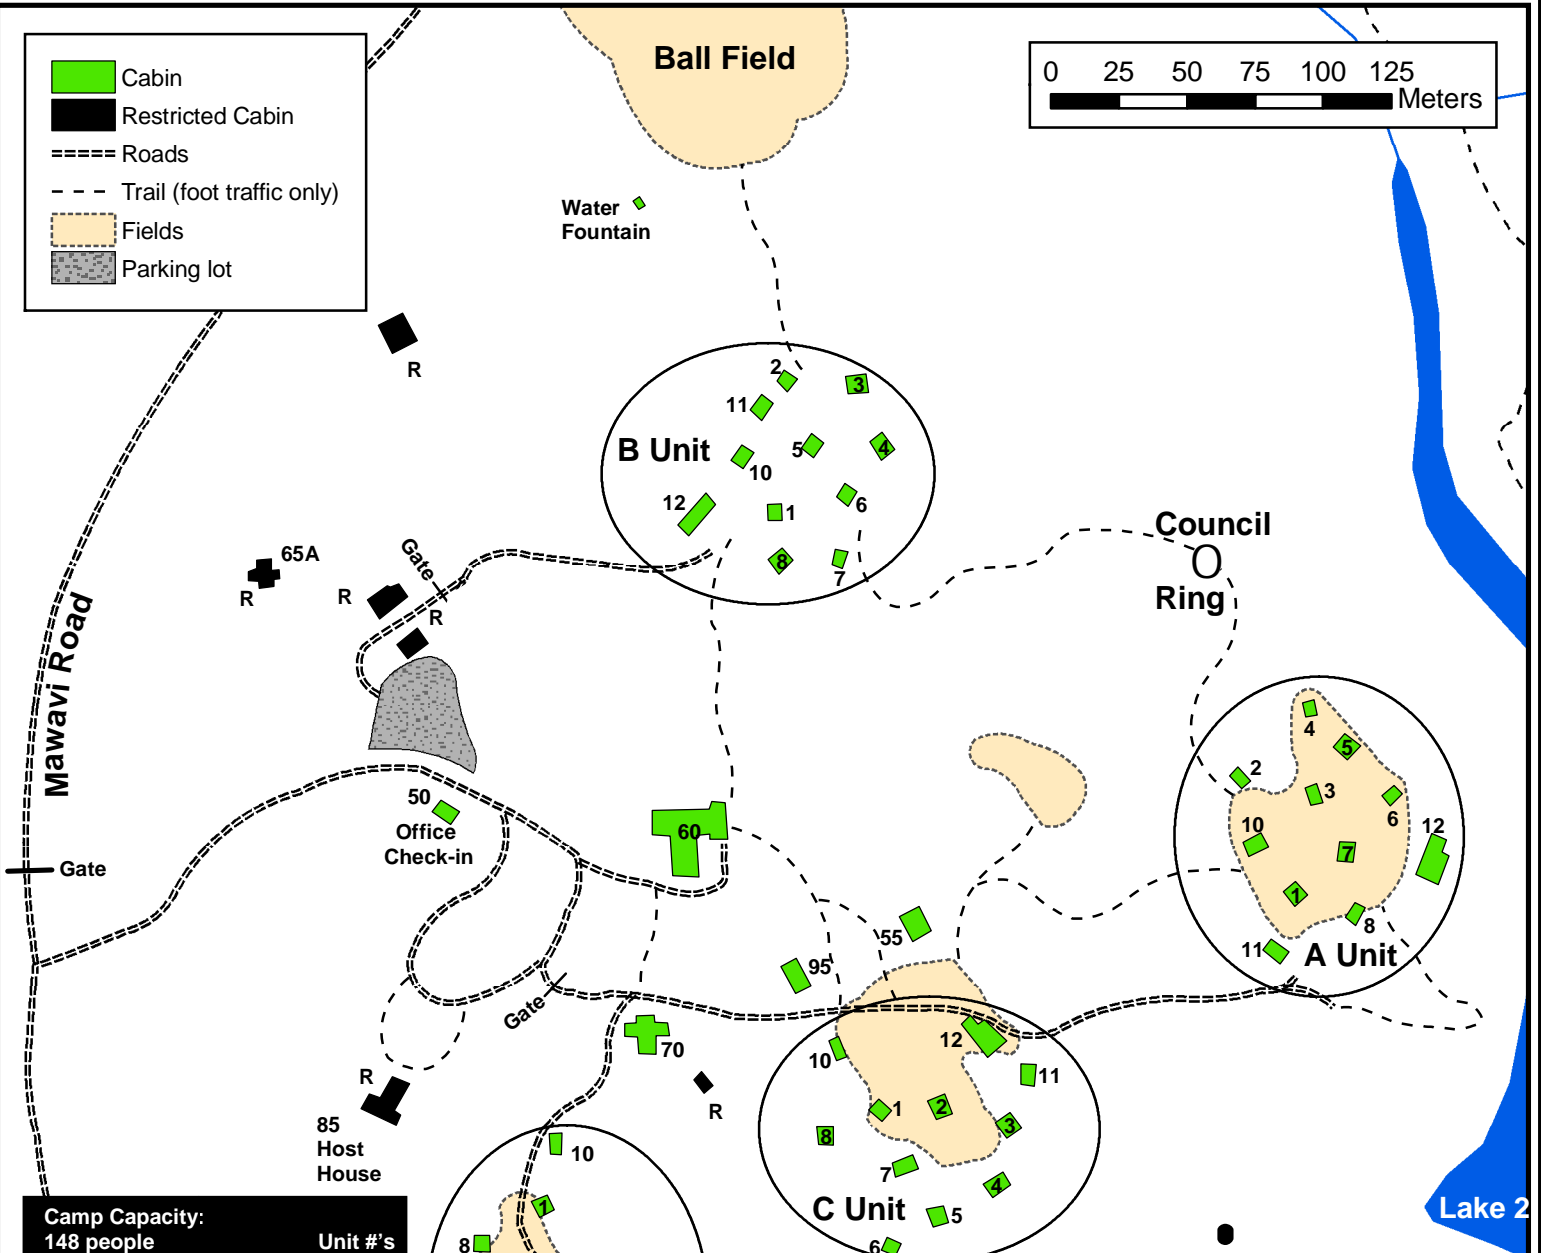

# Cabin Camp 2 - Mawavi

	Cabin
	Restricted Cabin
	Roads
	Trail (foot traffic only)
	Fields
	Parking lot

Camp Capacity: 148 people	
2 people	A2, A6, B1, B2, C1, C6, D2, D6
4 people	A1, A3, A4, A5, A7, A8, B3, B4, B5, B6, B7, B8, C2, C3, C4, C5, C7, C8, D1, D3, D4, D5, D7, D8
6 people	A11, B11, C11, D11
12 people	70
Function	Unit #'s
Dining Hall	60
Host House	65A (restricted)
Staff Quarters	85 (restricted)
Infirmary	70
Craft Lodges	12, 55
Restrooms	10, 95
Restricted Use	R