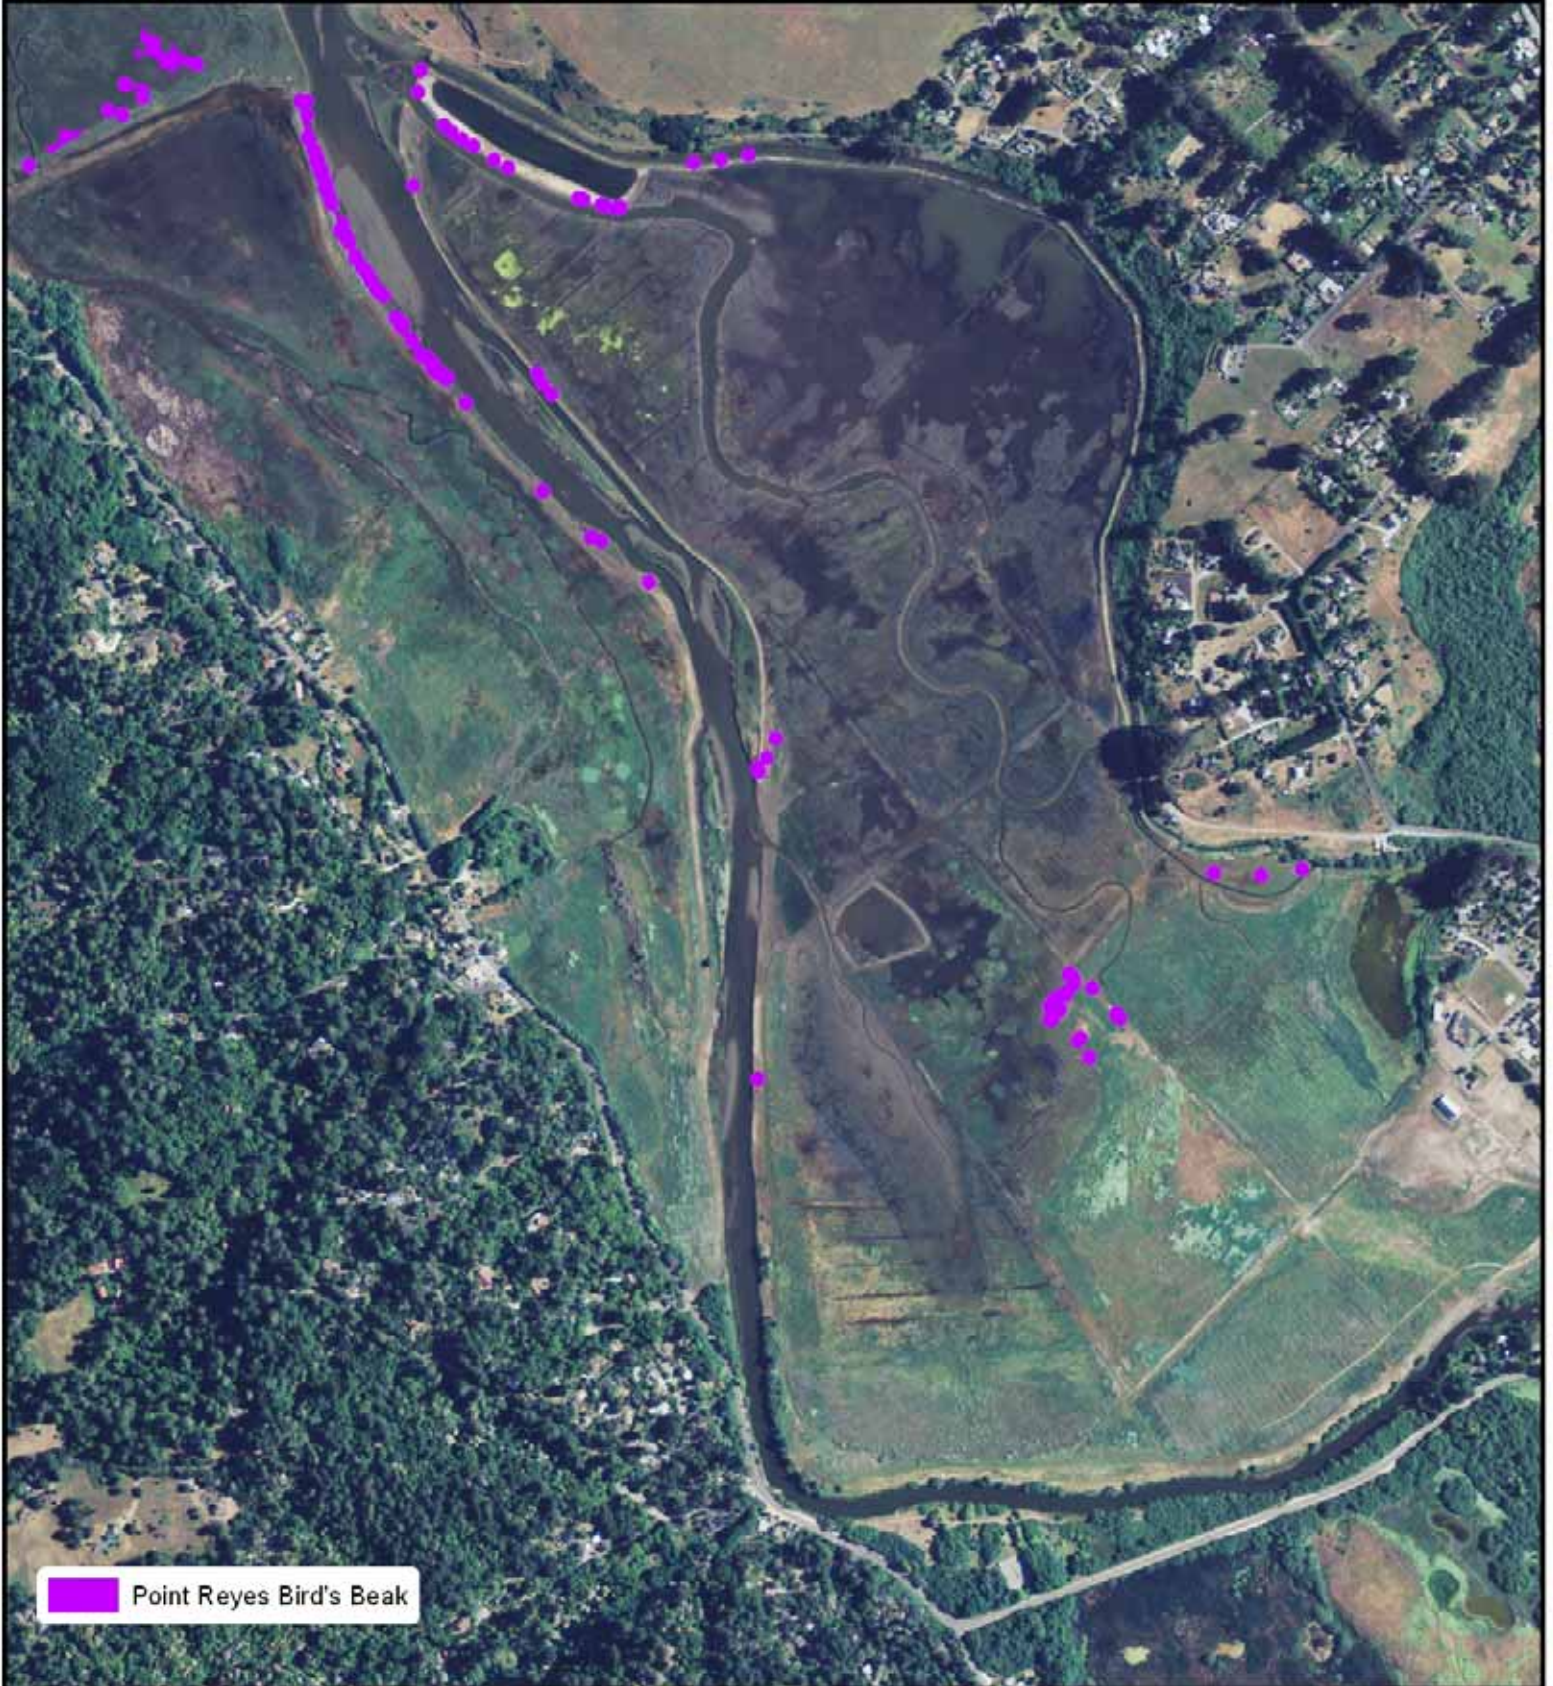

Point Reyes Bird's Beak - 2010

Giacomini Wetland Restoration Project

National Park Service
Point Reyes National Seashore/
Golden Gate National Recreation Area
Marin County, CA

0 160 320 640 Meters