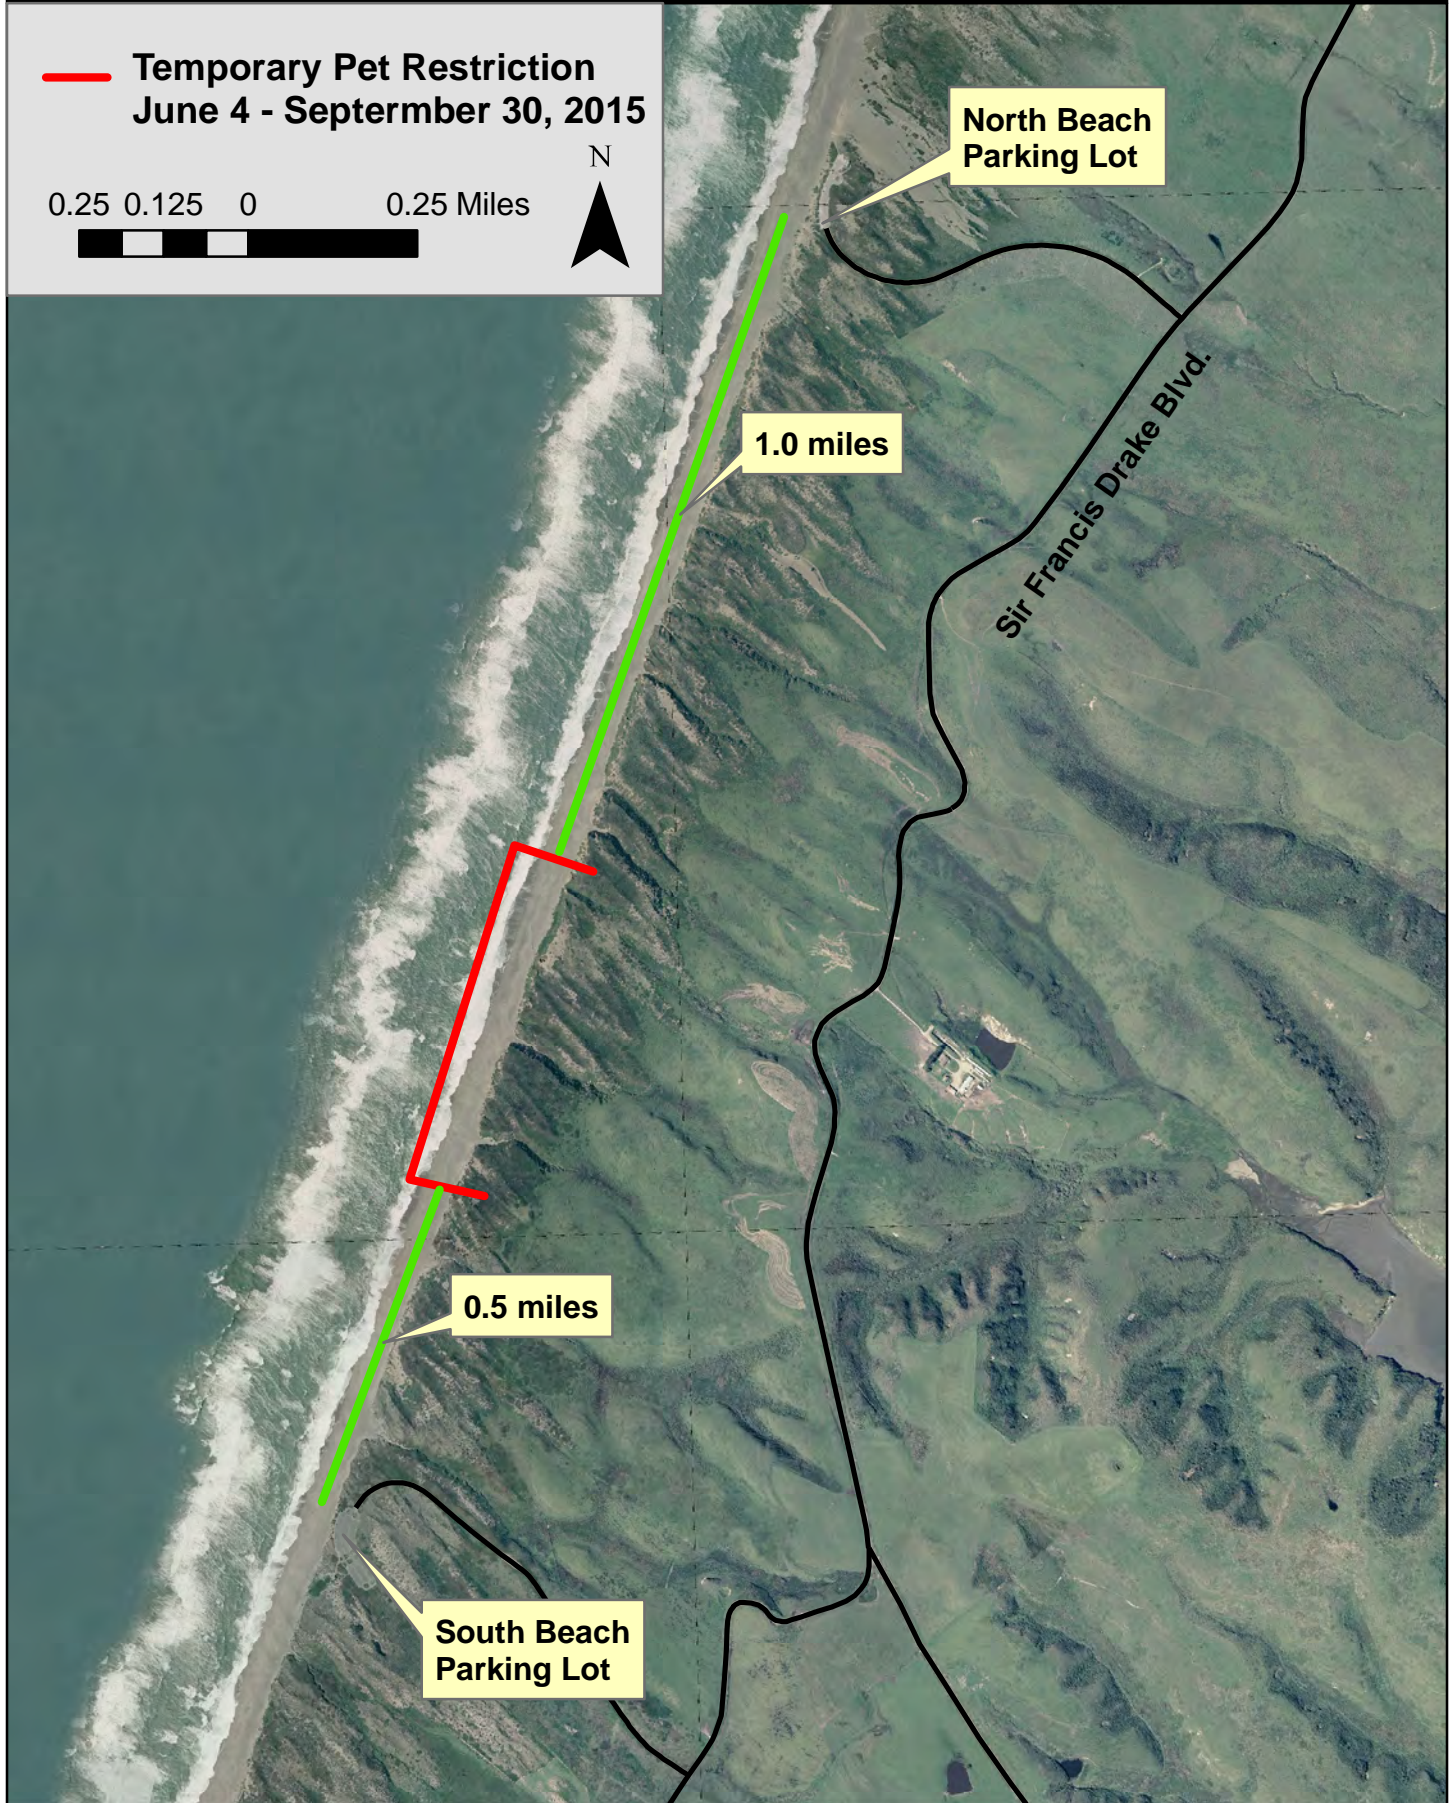

Temporary Pet Restriction, 36 CFR 1.5 June 4 - September 30, 2015

U.S. Department of the Interior
National Park Service
Point Reyes National Seashore

 Temporary Pet Restriction
June 4 - September 30, 2015

0.25 0.125 0 0.25 Miles

North Beach
Parking Lot

1.0 miles

Sir Francis Drake Blvd.

0.5 miles

South Beach
Parking Lot