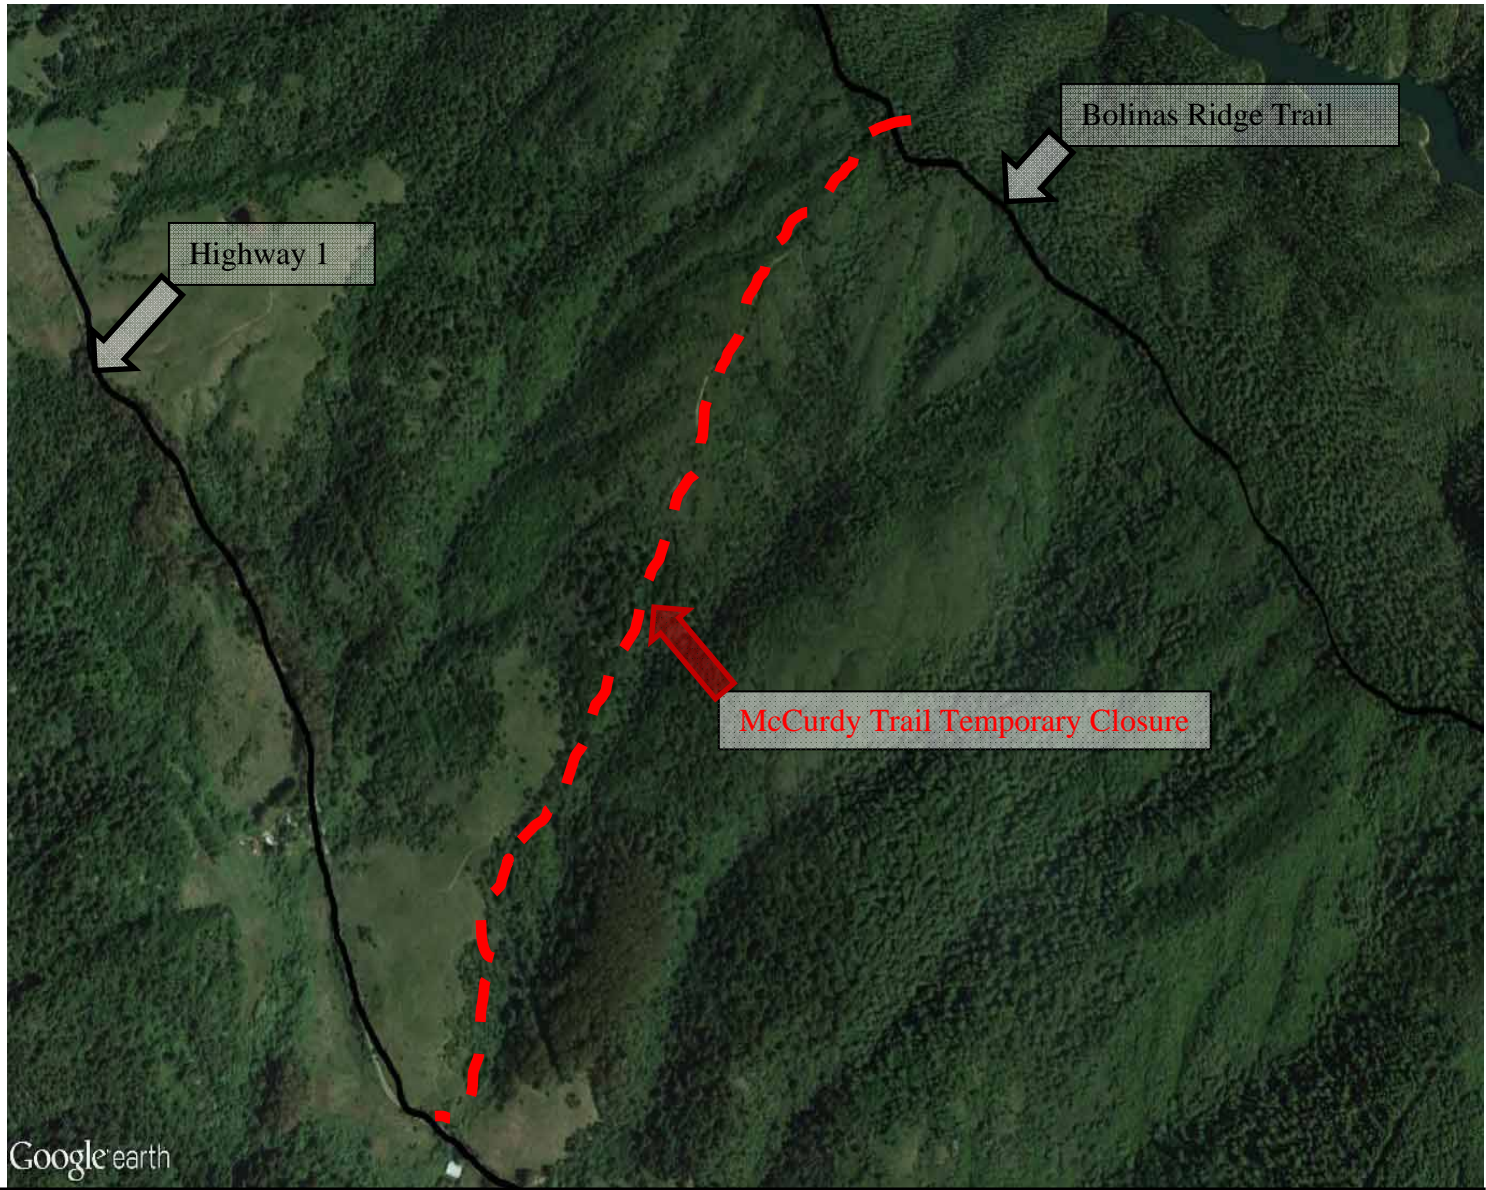

McCurdy Trail Temporary Trail Closure

Thursday October 22, 2015

McCurdy Prescribed Fire

National Park Service
Point Reyes National Seashore
Point Reyes Station, CA