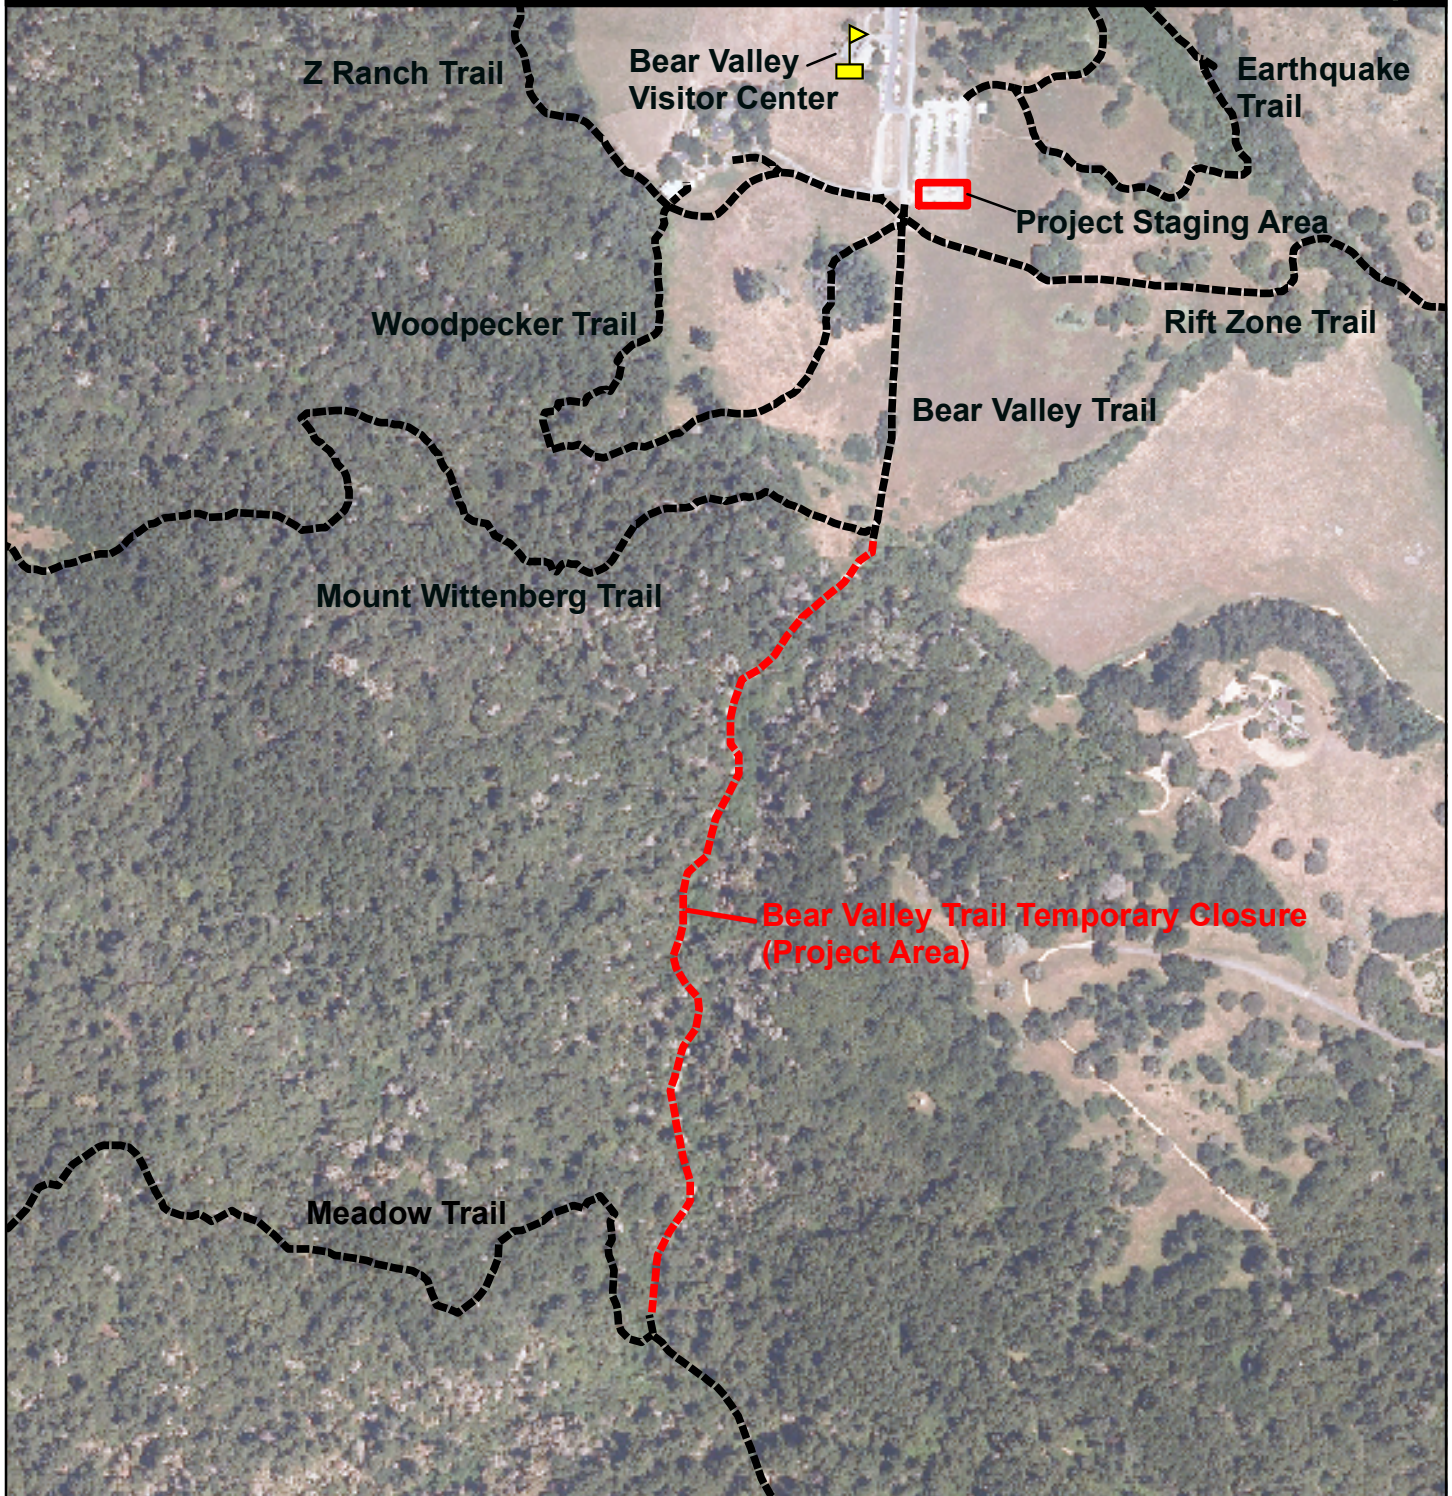

Bear Valley Temporary Trail Closure - Mon. Sept 17 - Fri. Oct 5, 2012

Bear Valley Trail: Upper Culvert Replacement and Bank Repair

National Park Service
Point Reyes National Seashore
Point Reyes Station, CA

- Park Trails
- - - - - Temporary Trail Closure