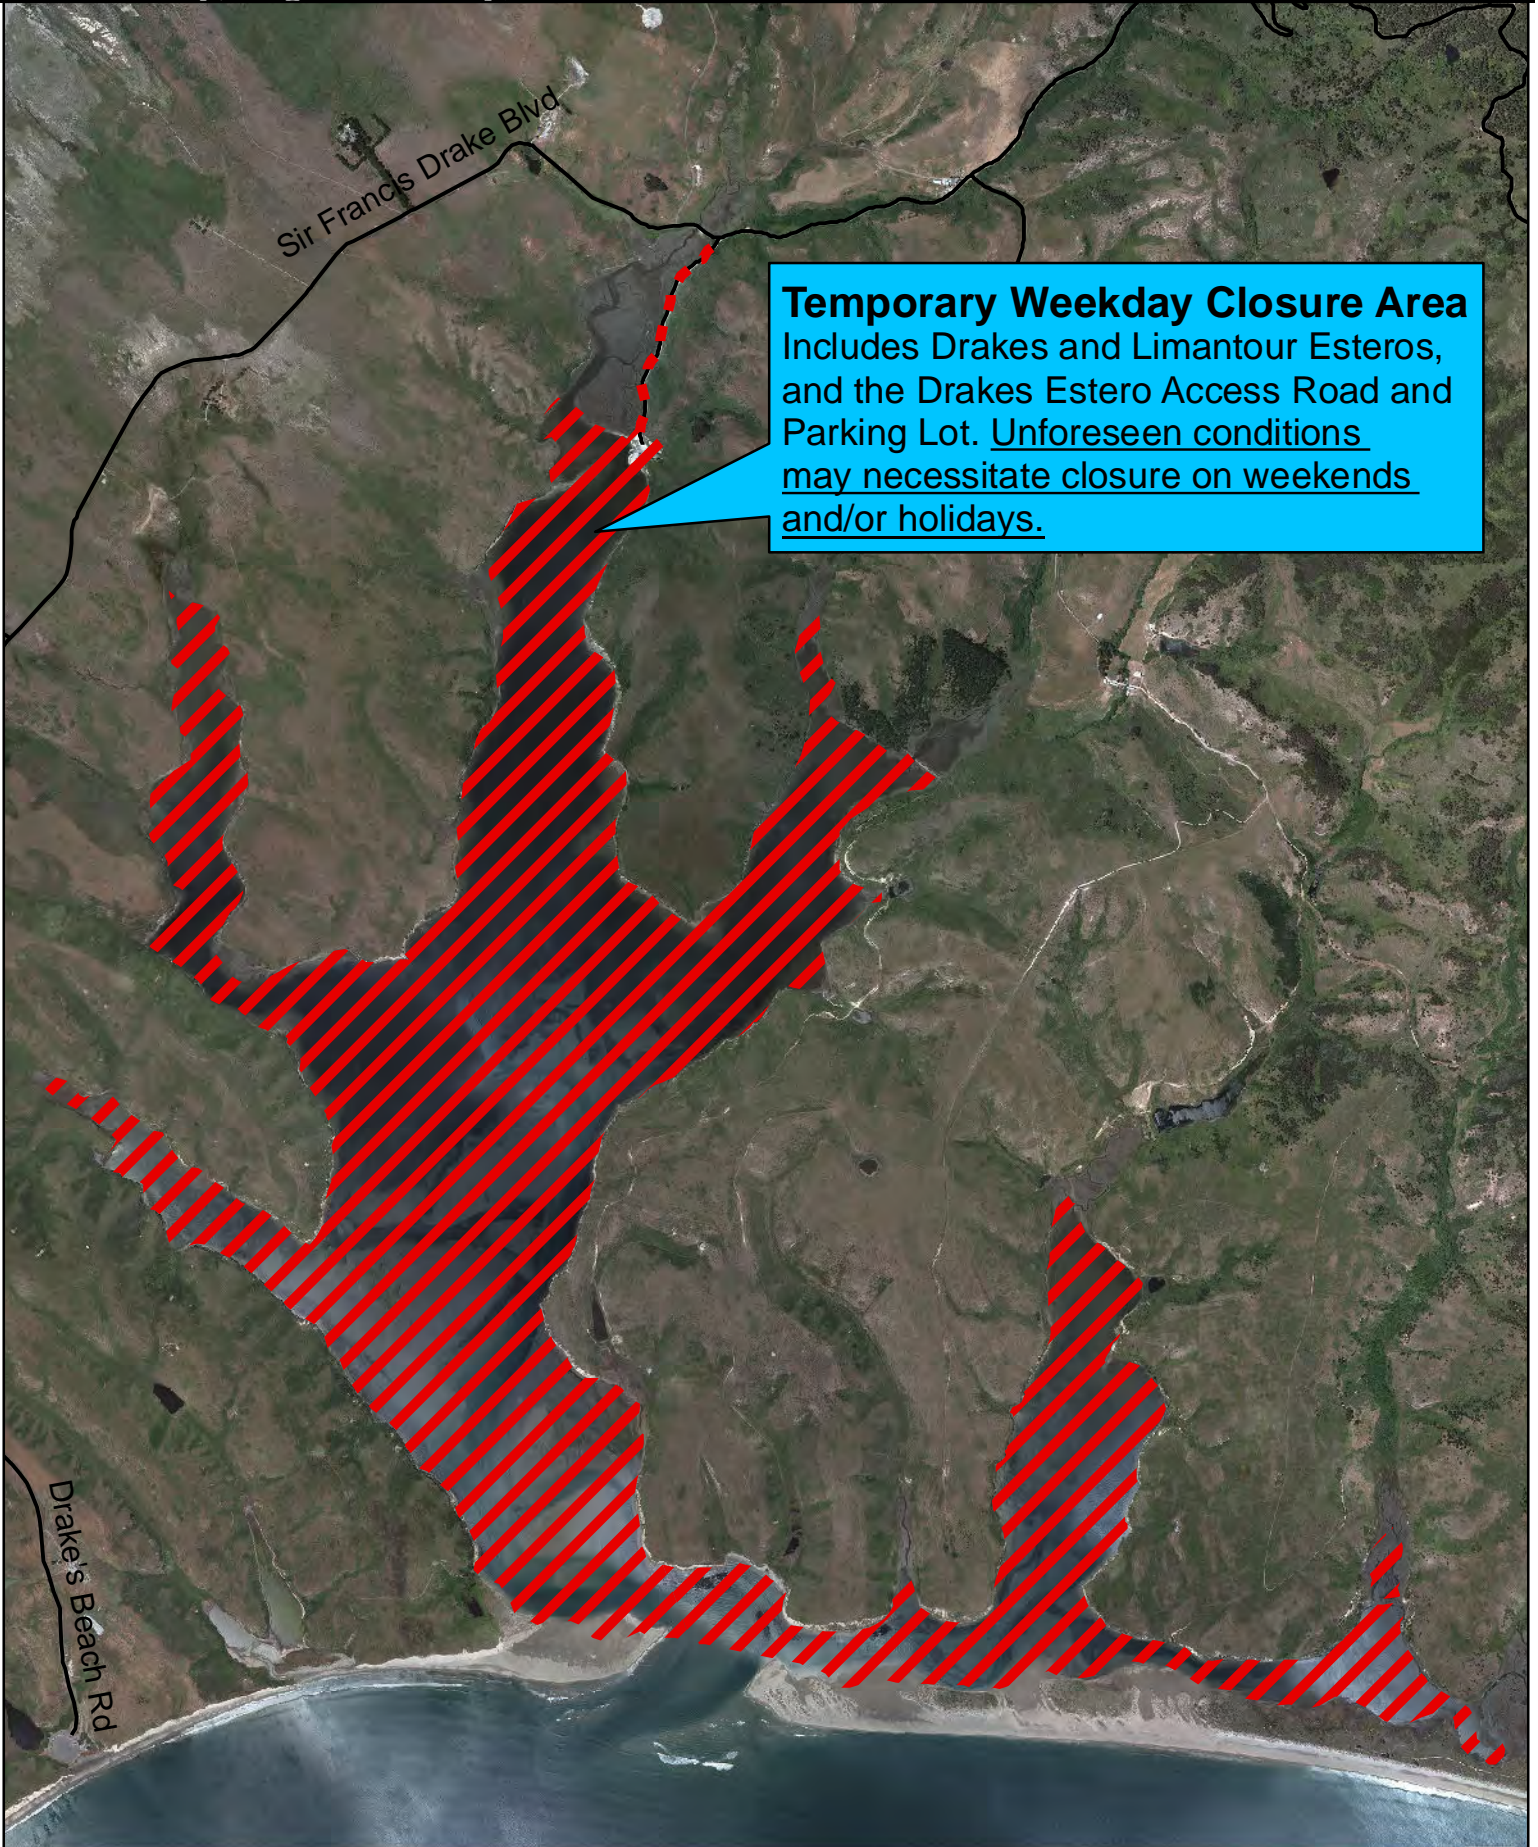

Drakes Estero Temporary Closure

Closure Monday-Friday (Excluding Holidays)
Wednesday, Aug. 10 - Friday, Dec. 30, 2016

U.S. Department of Interior
National Park Service
Point Reyes National Seashore

Sir Francis Drake Blvd

Temporary Weekday Closure Area
Includes Drakes and Limantour Esteros,
and the Drakes Estero Access Road and
Parking Lot. Unforeseen conditions
may necessitate closure on weekends
and/or holidays.

Drake's Beach Rd