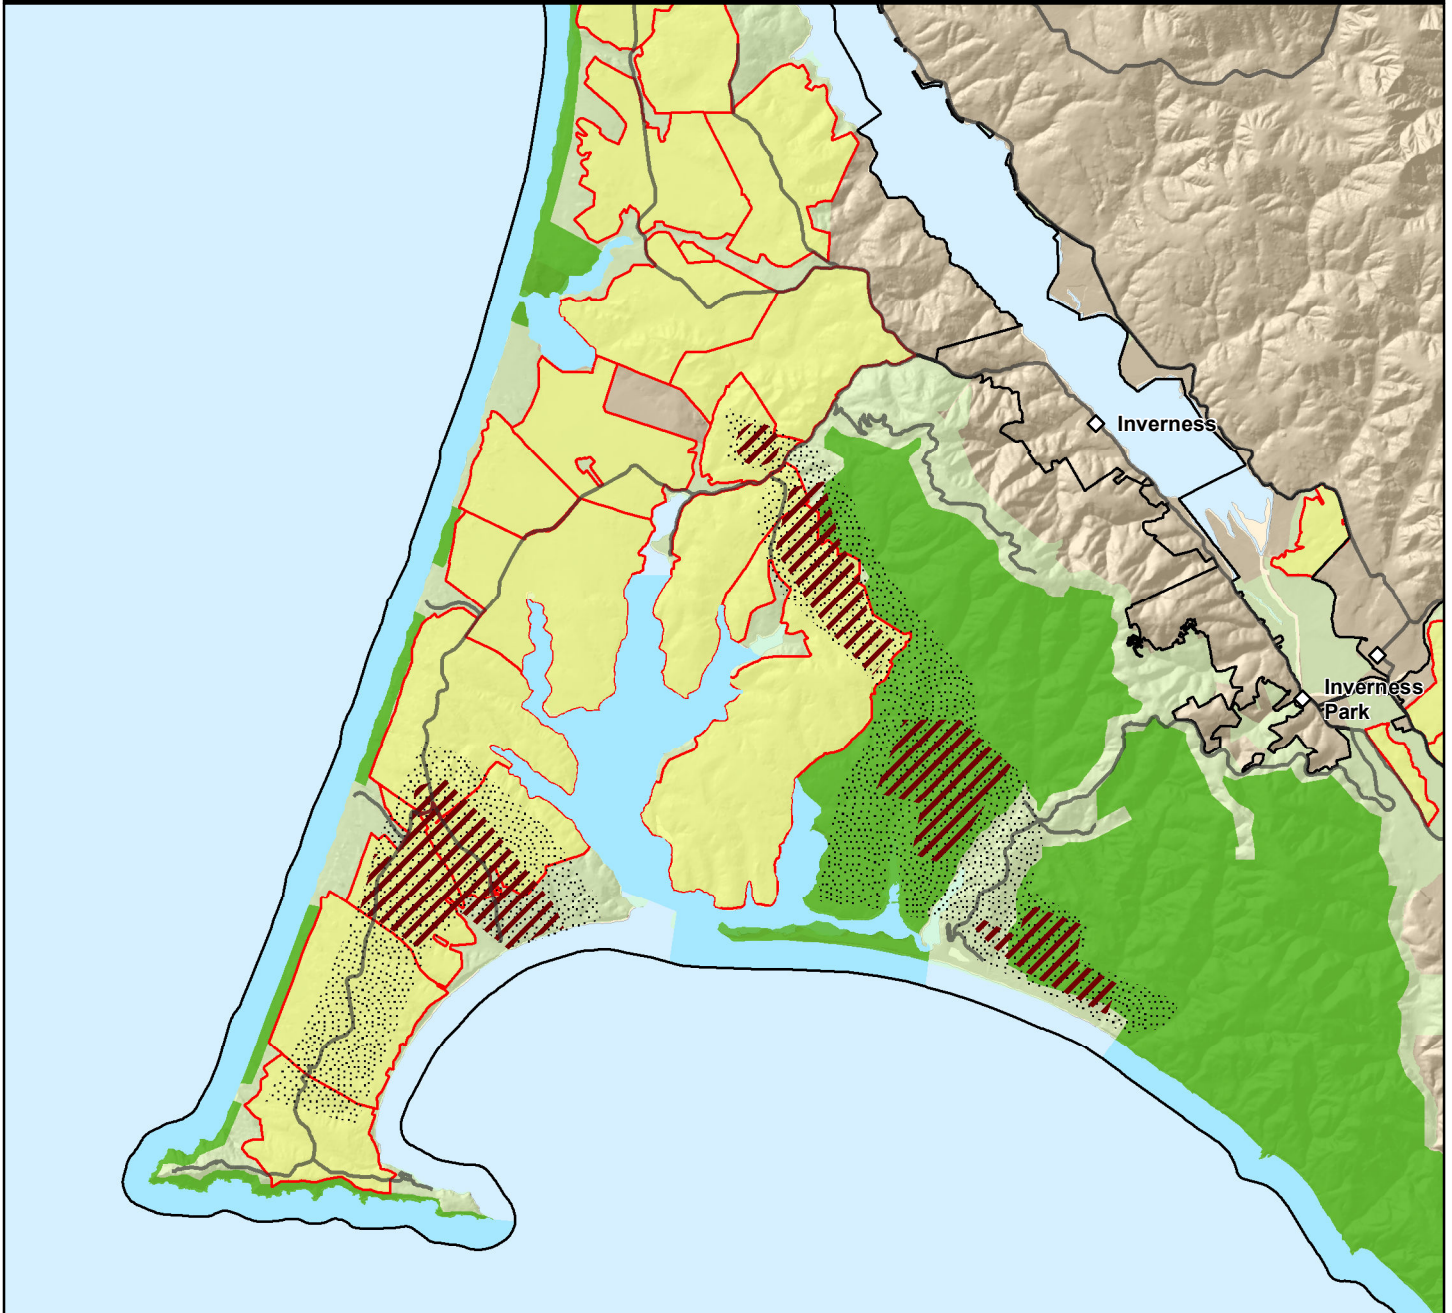

# Free Range Tule Elk Herd Locations

U.S. Department of the Interior  
National Park Service  
Point Reyes National Seashore

1 in = 2 miles

- Elk Core Use Areas
- Ranch Boundaries
- Elk Range Extent
- Beef Cattle & Dairy Operations
- PORE/GOGA Lands
- Phillip Burton Wilderness (Land)
- Phillip Burton Wilderness (Water)
- PORE/GOGA Legislative Boundary
- Major Road

0 0.8 1.6 2.4 3.2 Miles

N

PACIFIC OCEAN