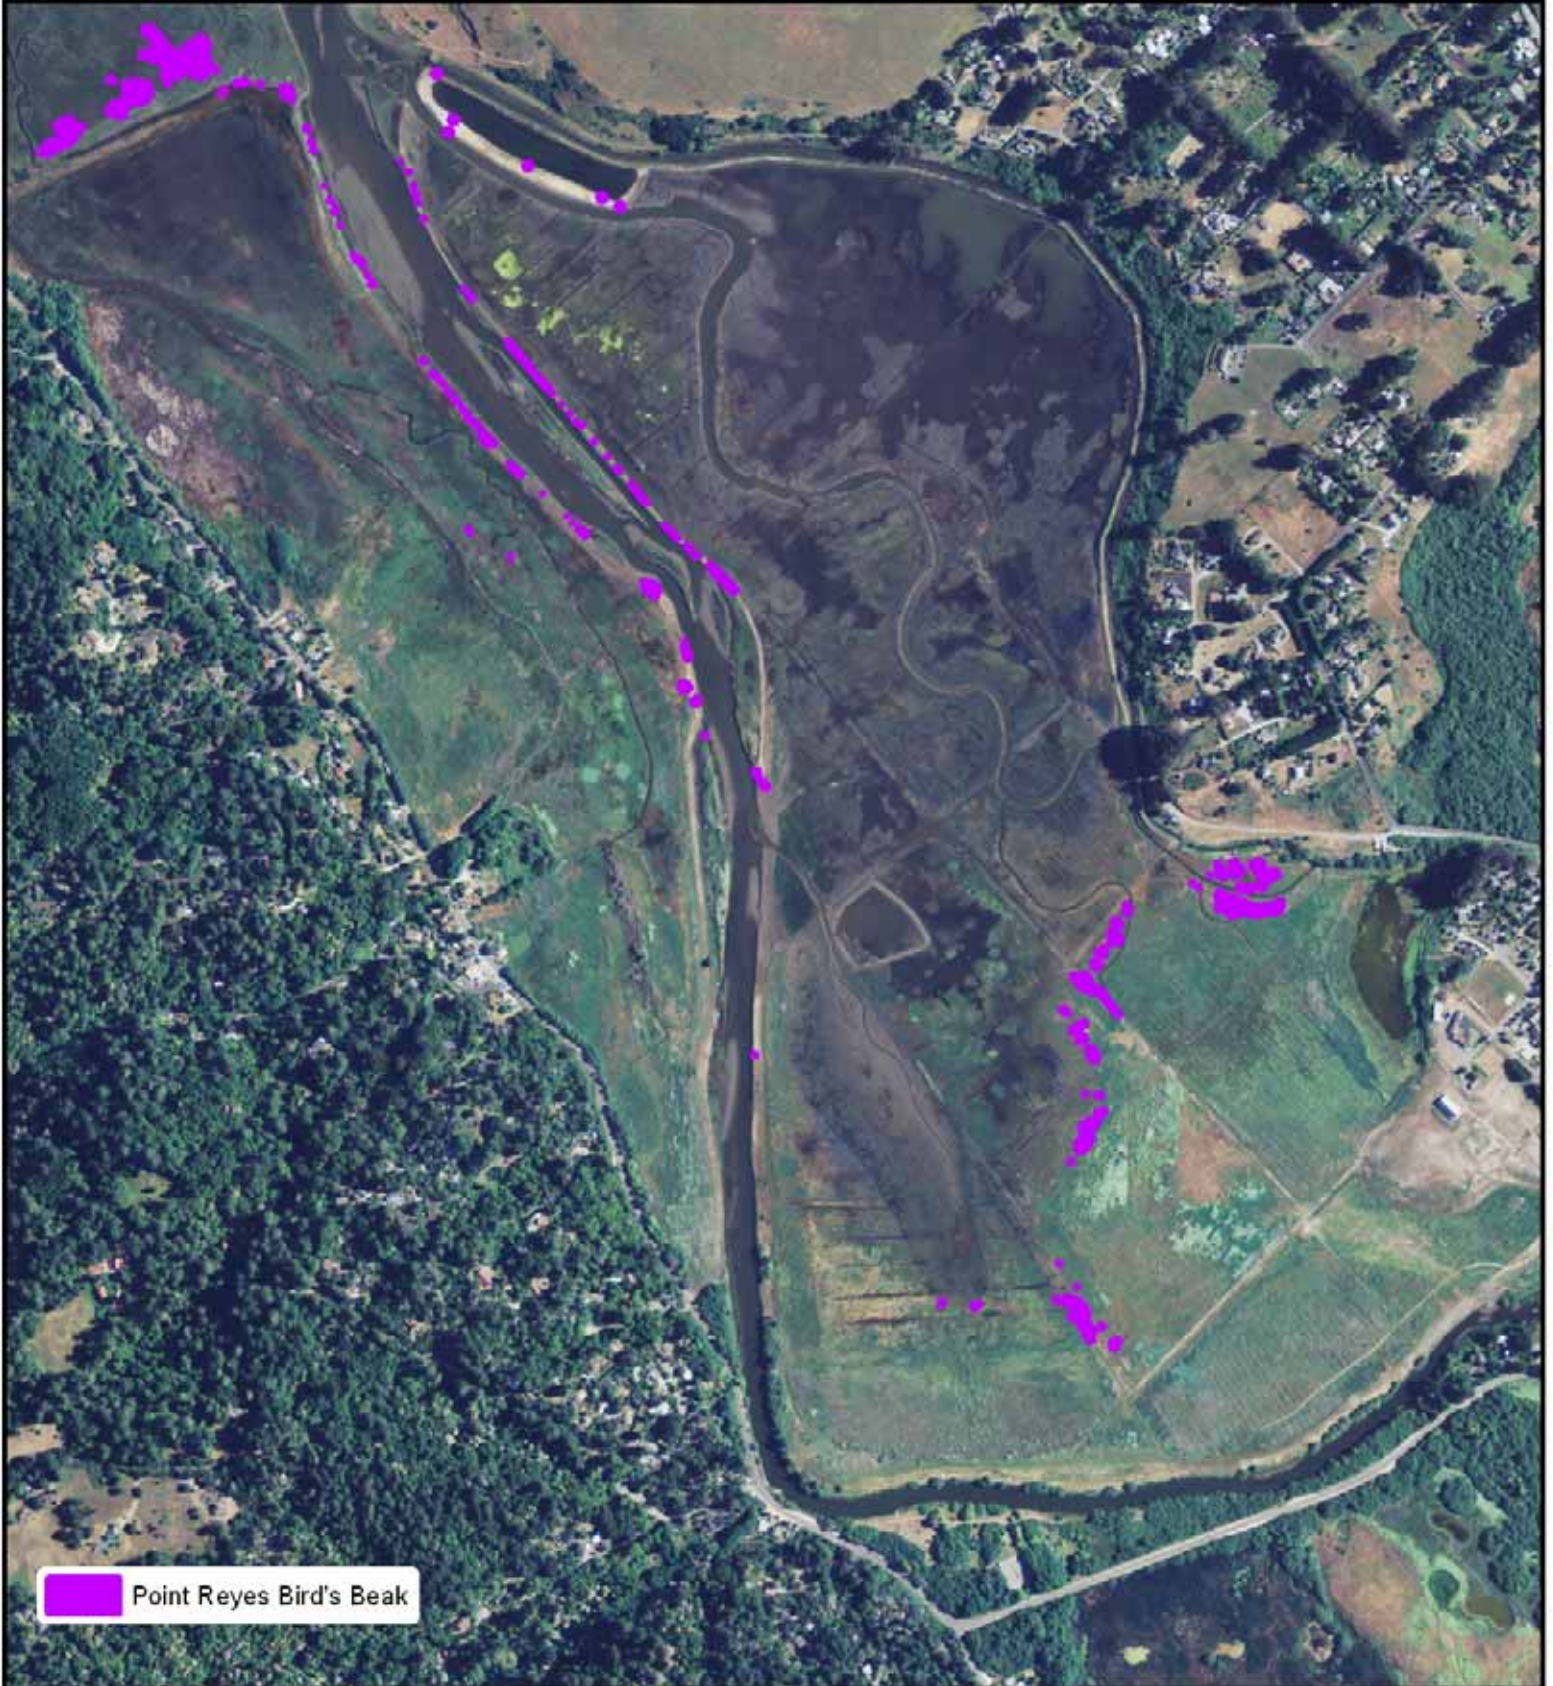

Point Reyes Bird's Beak - 2012

Giacomini Wetland Restoration Project

National Park Service
Point Reyes National Seashore/
Golden Gate National Recreation Area
Marin County, CA

0 145 290 580 Meters