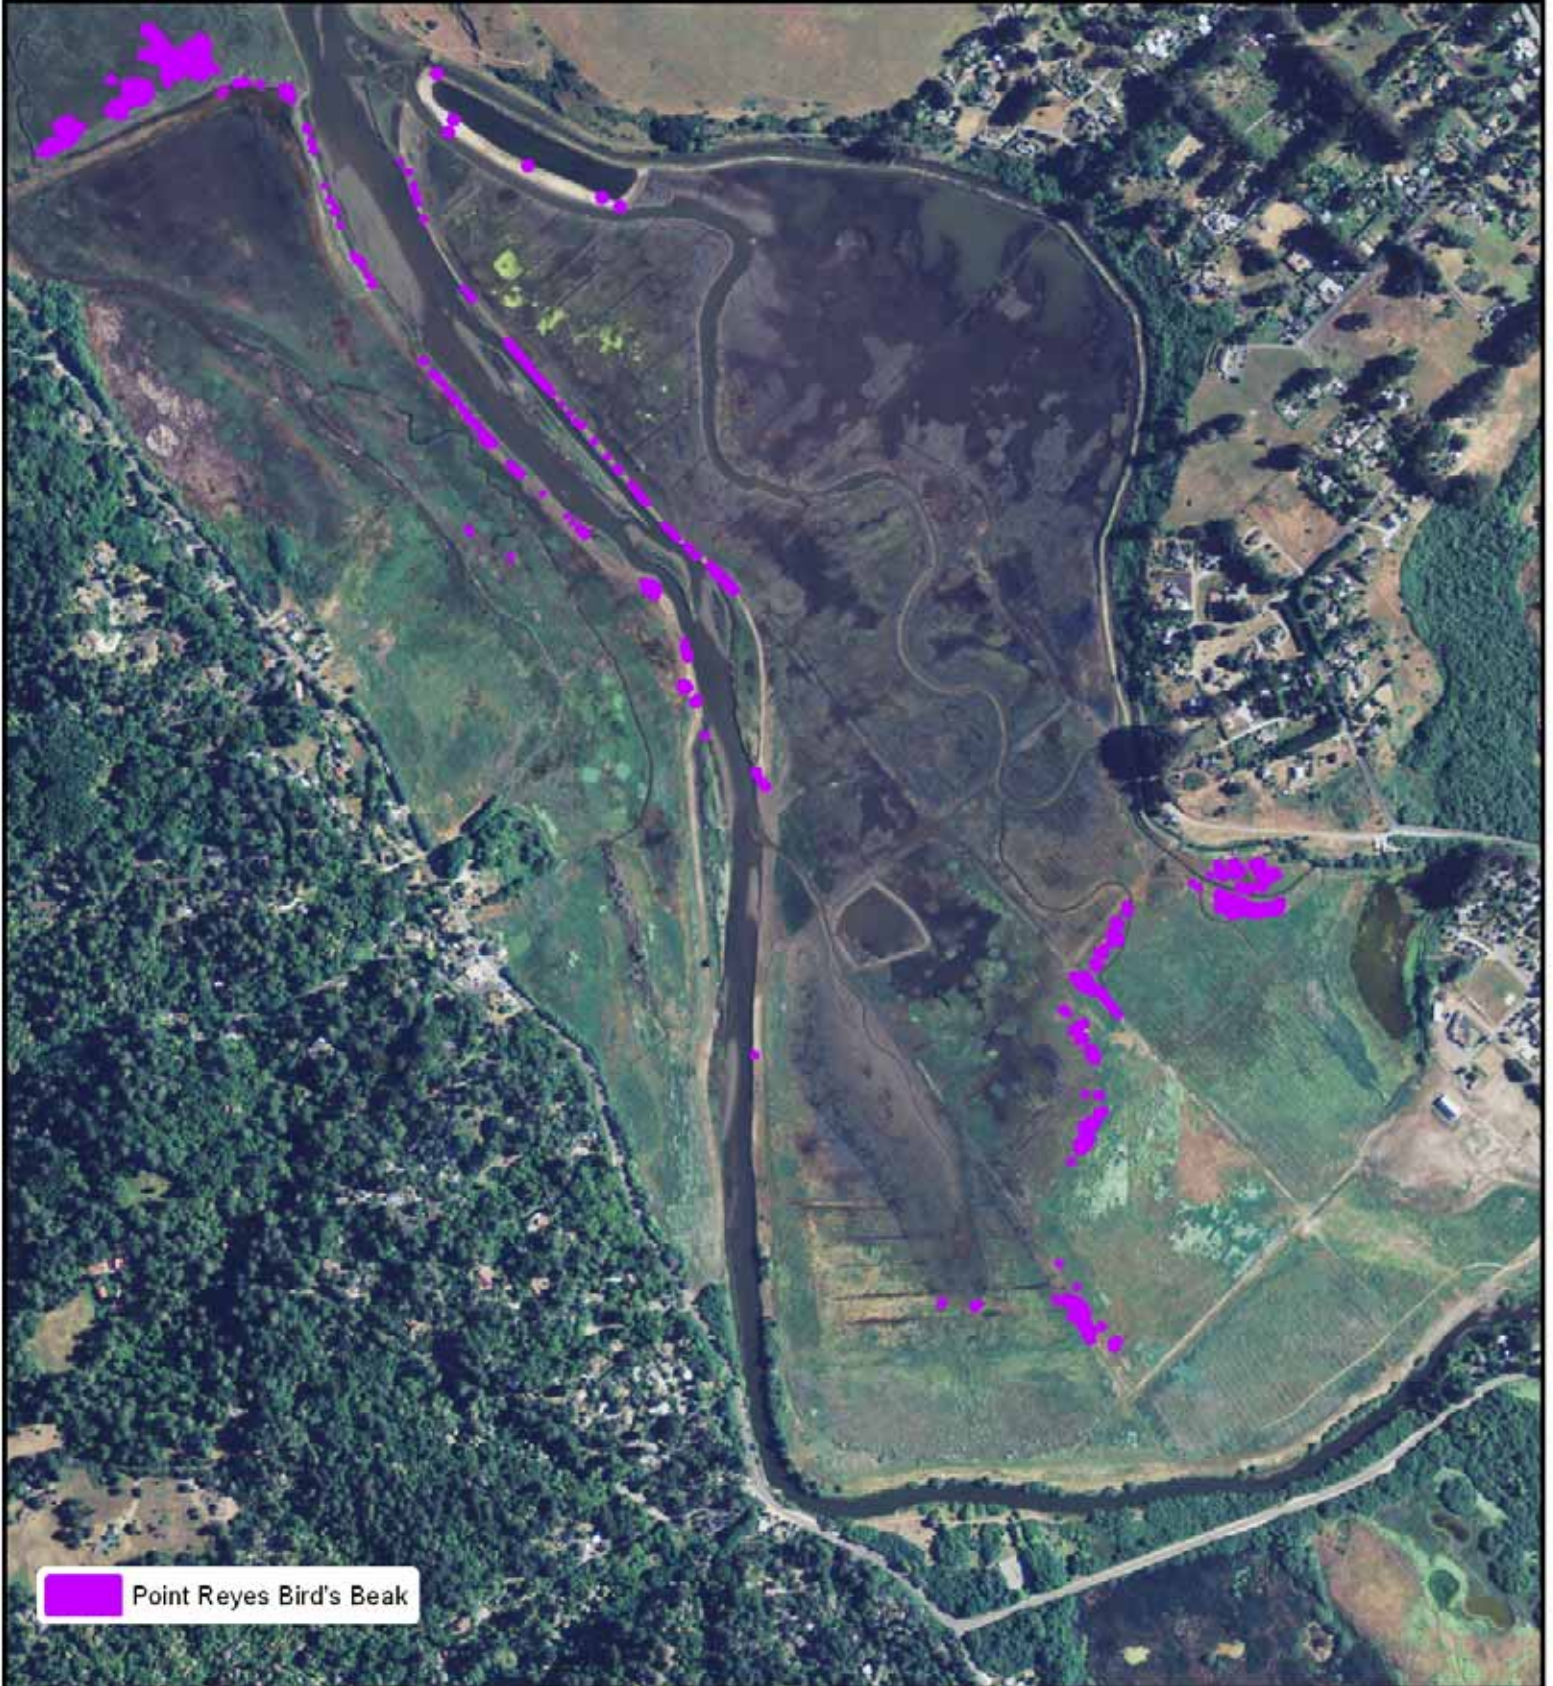

Giacomini Wetland Restoration Project

National Park Service
Point Reyes National Seashore/
Golden Gate National Recreation Area
Marin County, CA

0 160 320 640 Meters

Point Reyes Bird's Beak - 2011

Giacomini Wetland Restoration Project

National Park Service
Point Reyes National Seashore/
Golden Gate National Recreation Area
Marin County, CA

0 160 320 640 Meters

Point Reyes Bird's Beak - 2012

Giacomini Wetland Restoration Project

National Park Service
Point Reyes National Seashore/
Golden Gate National Recreation Area
Marin County, CA

0 145 290 580 Meters