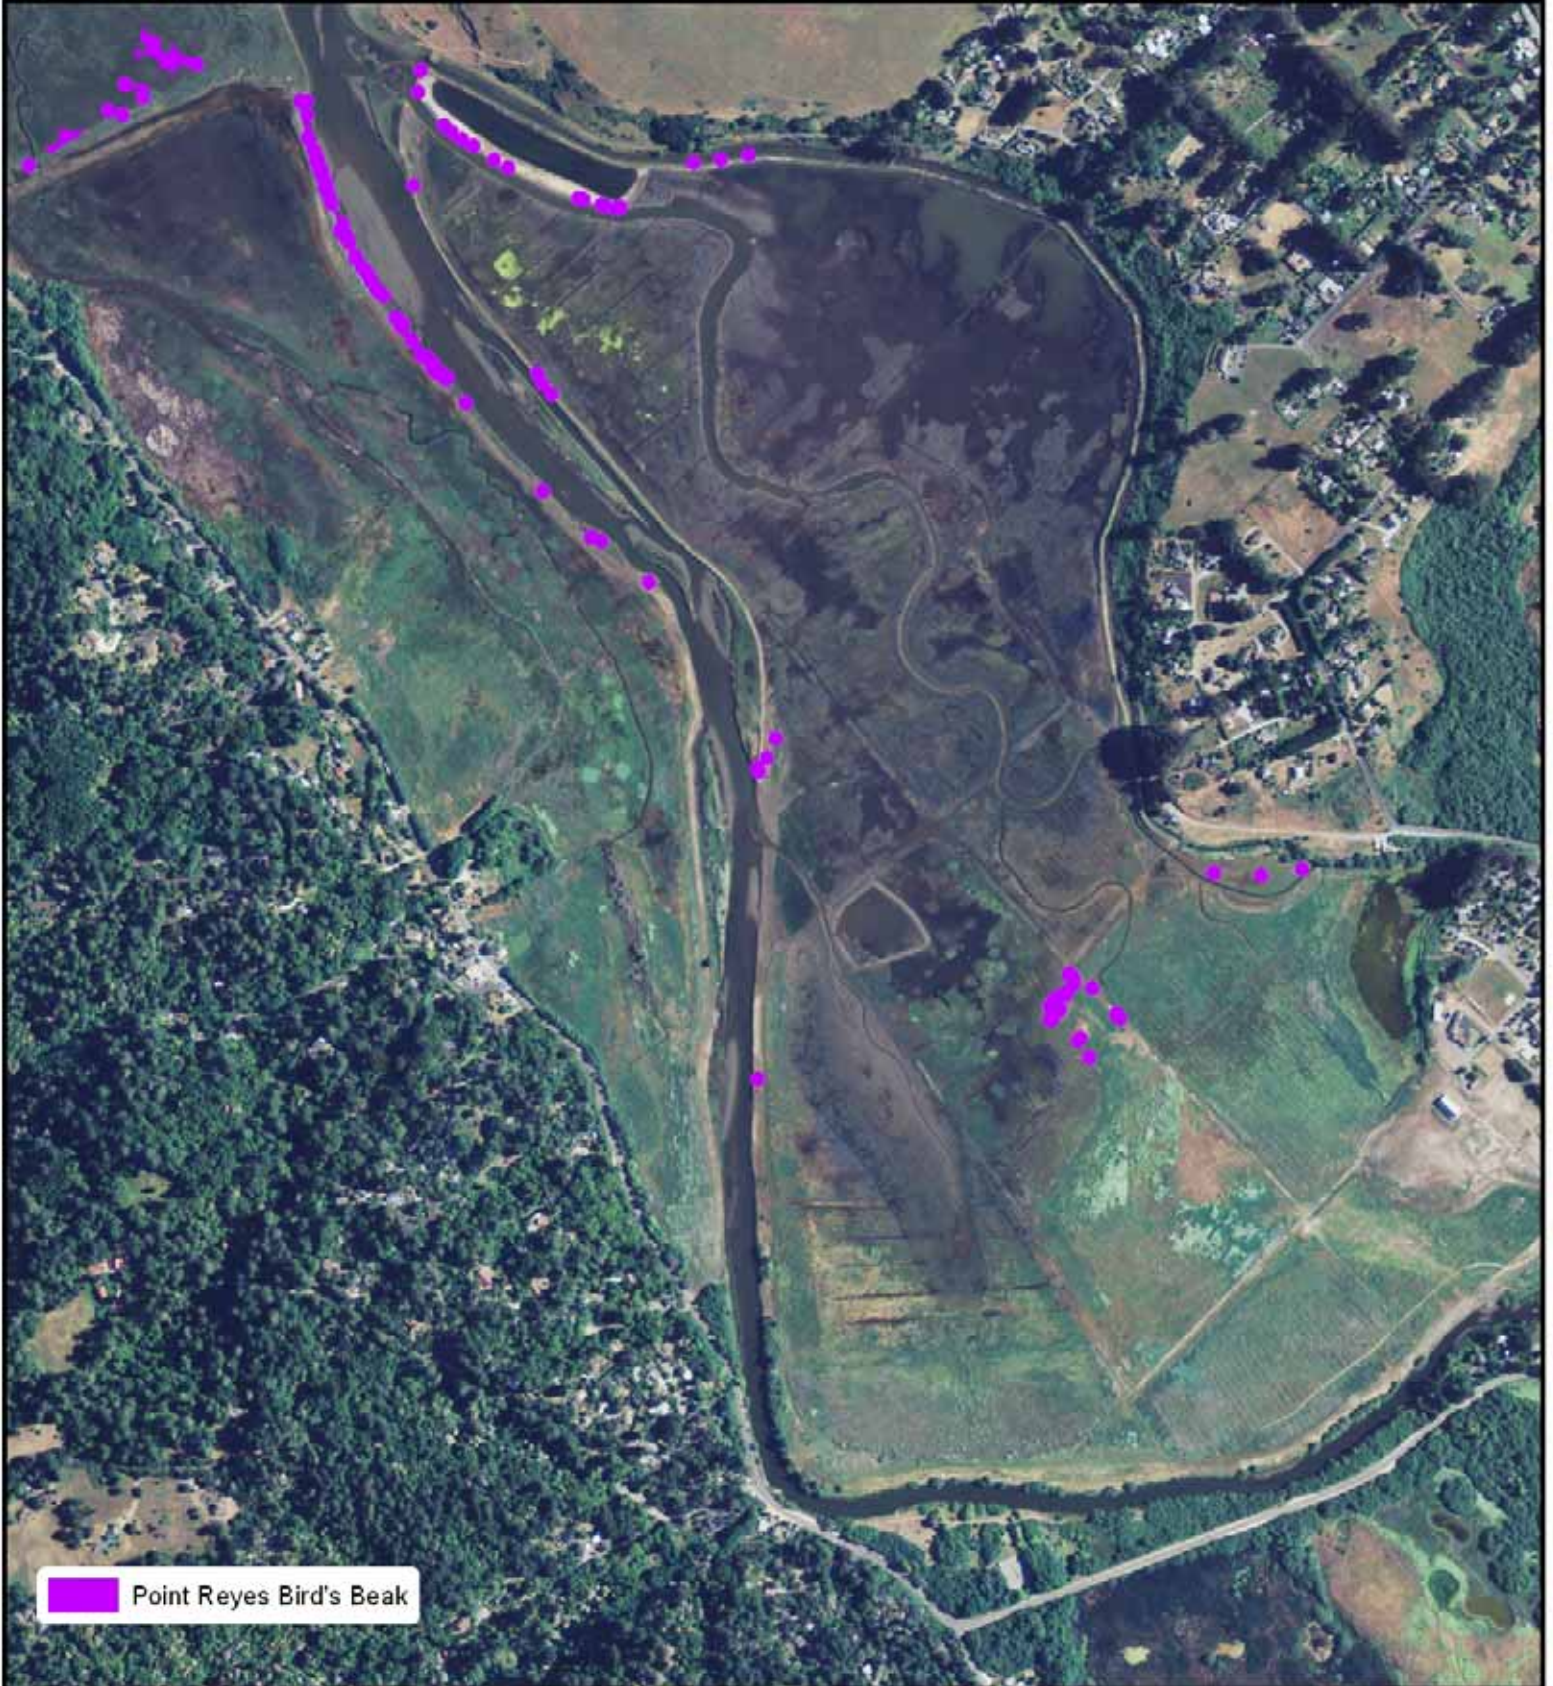

Point Reyes Bird's Beak - 2005

Giacomini Wetland Restoration Project

 Point Reyes Bird's Beak

National Park Service
Point Reyes National Seashore/
Golden Gate National Recreation Area
Marin County, CA

Point Reyes Bird's Beak - 2010

Giacomini Wetland Restoration Project

National Park Service
Point Reyes National Seashore/
Golden Gate National Recreation Area
Marin County, CA

0 160 320 640 Meters

Point Reyes Bird's Beak - 2011

Giacomini Wetland Restoration Project

National Park Service
Point Reyes National Seashore/
Golden Gate National Recreation Area
Marin County, CA

0 160 320 640 Meters

Point Reyes Bird's Beak - 2012

Giacomini Wetland Restoration Project

National Park Service
Point Reyes National Seashore/
Golden Gate National Recreation Area
Marin County, CA

0 145 290 580 Meters