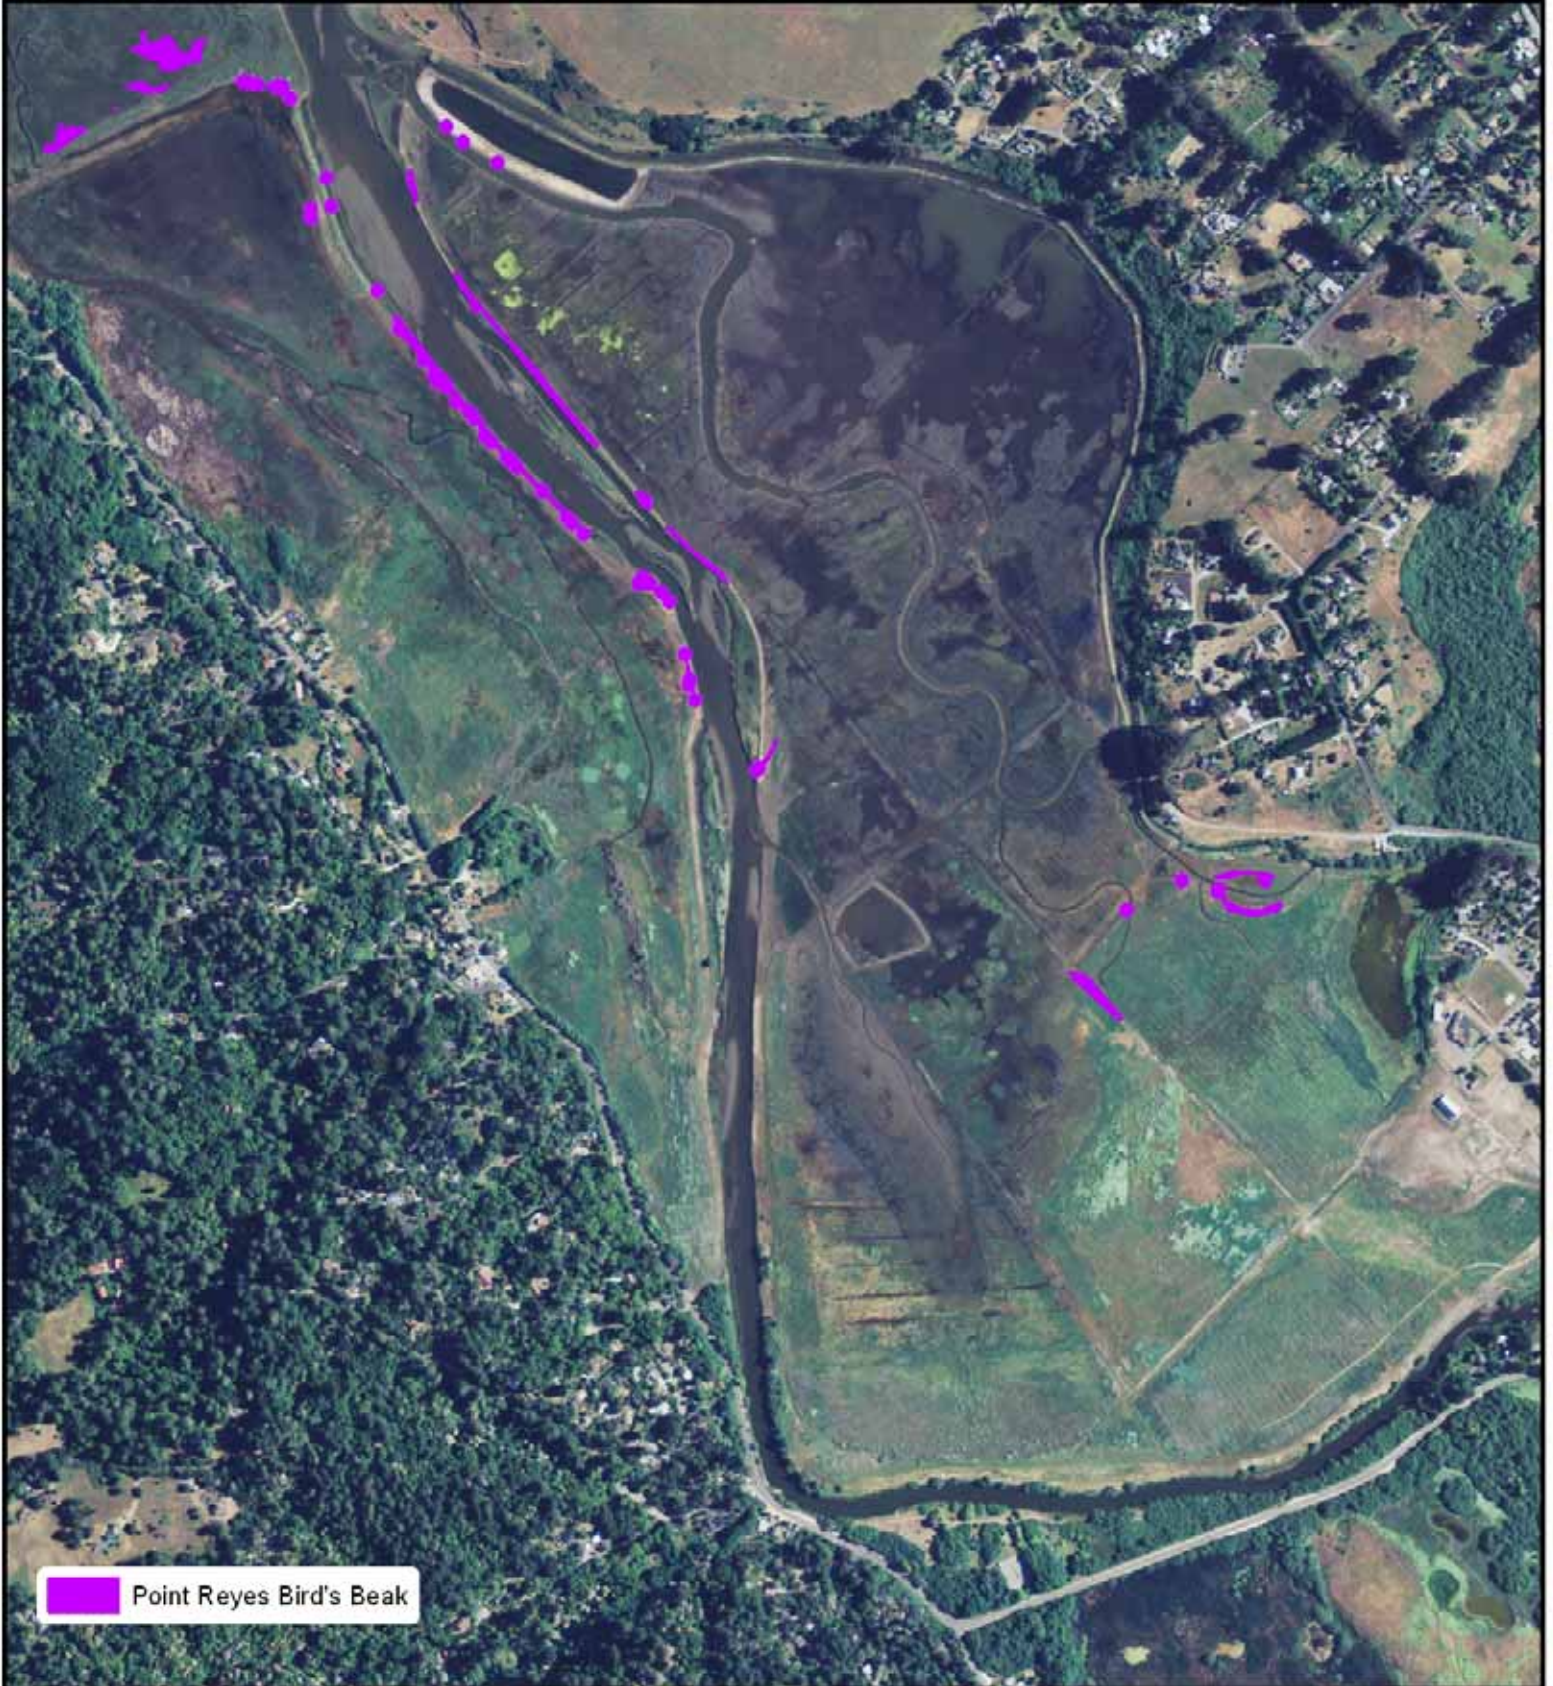

Giacomini Wetland Restoration Project

National Park Service
Point Reyes National Seashore/
Golden Gate National Recreation Area
Marin County, CA

0 160 320 640 Meters

Point Reyes Bird's Beak - 2011

Giacomini Wetland Restoration Project

National Park Service
Point Reyes National Seashore/
Golden Gate National Recreation Area
Marin County, CA

0 160 320 640 Meters

Point Reyes Bird's Beak - 2012

Giacomini Wetland Restoration Project

National Park Service
Point Reyes National Seashore/
Golden Gate National Recreation Area
Marin County, CA

0 145 290 580 Meters