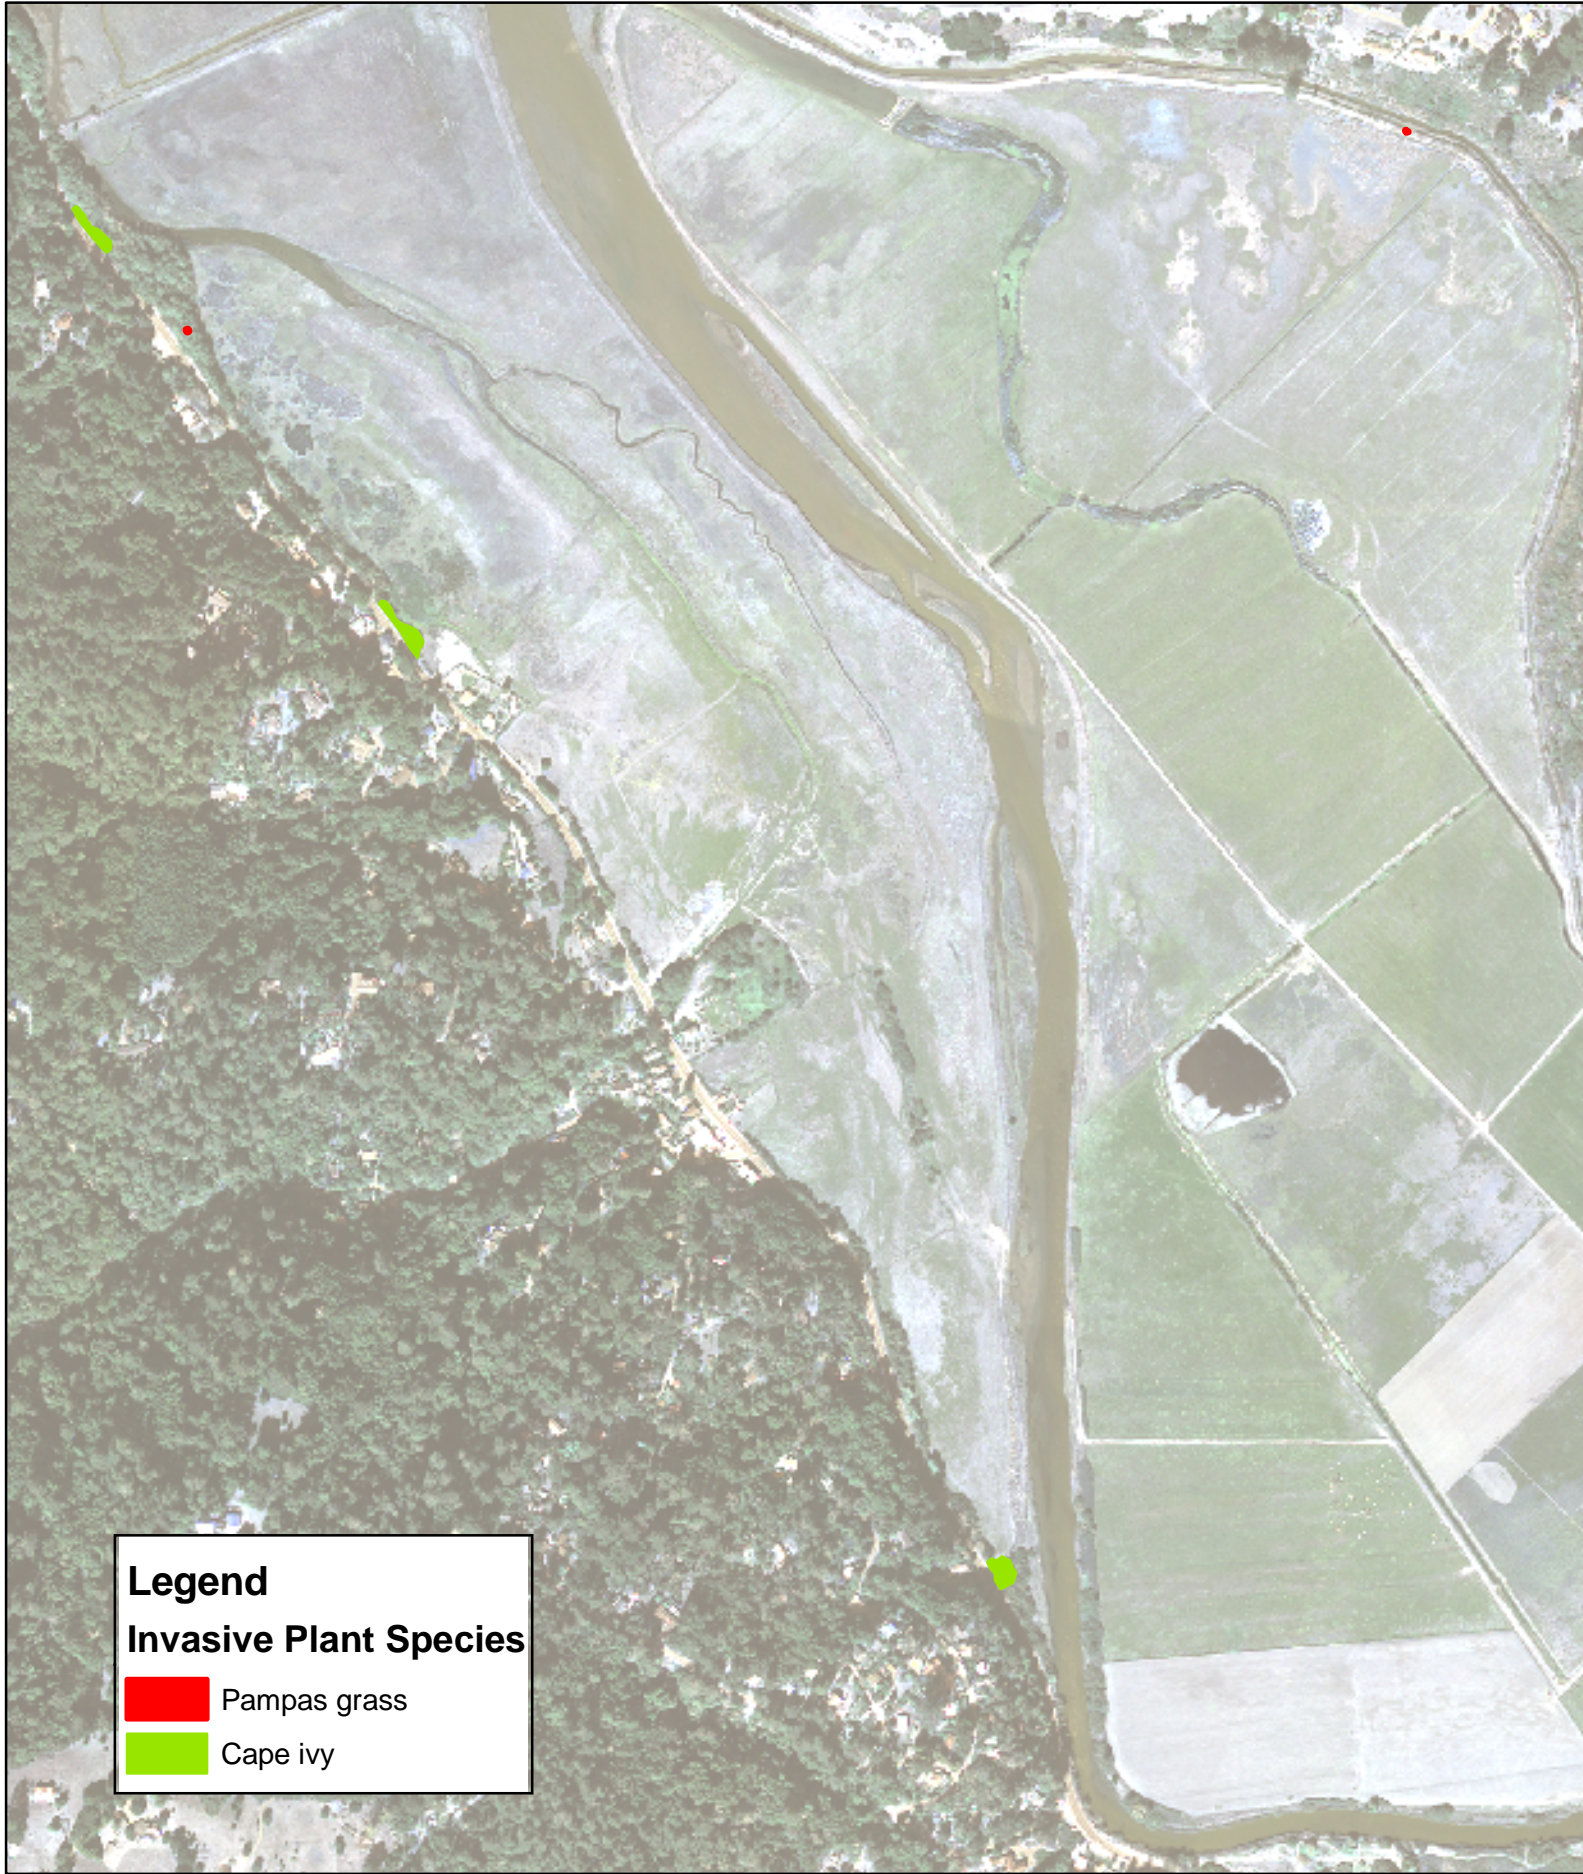

Plan View - Invasives Removal

Giacomini Wetland Restoration Project - Phase II

Legend

Invasive Plant Species

 Pampas grass

 Cape ivy