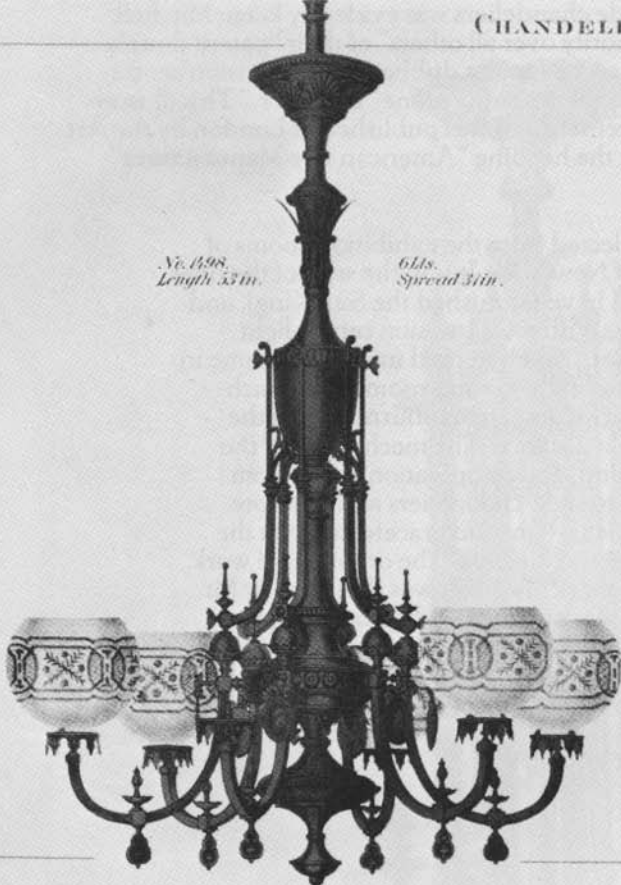

No. 1498.
Length 33 in.

6 Lts.
Spread 31 in.