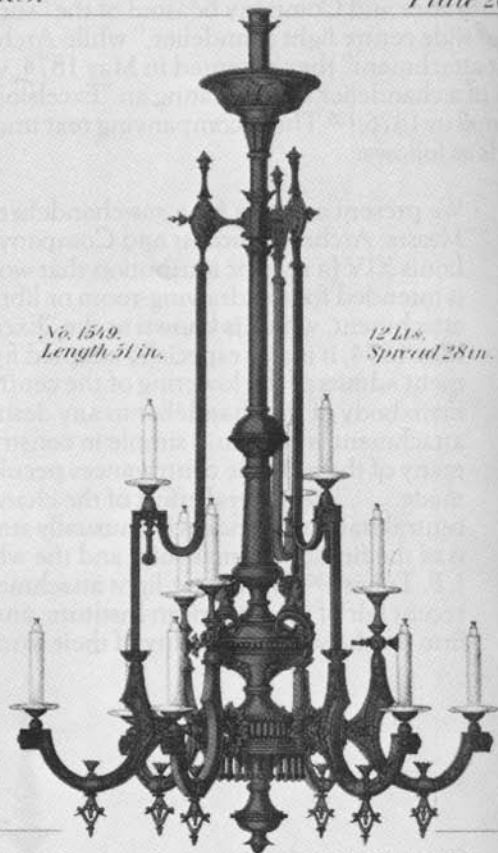

No. 1549.
Length 51 in.

12 Lts.
Spread 28 in.

ARCHER & PINCOISE MFG. CO.

MANUFACTORY AND WAREHOUSES

NO. 707 & 708 W. Water Street, NEW YORK.