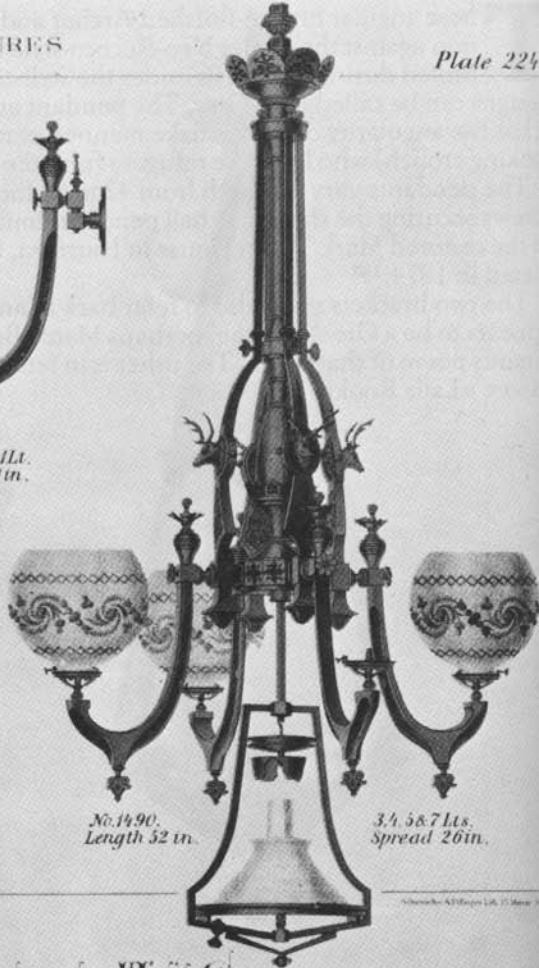

No 1490.
Length 52 in.

3, 5 & 7 Lts.
Spread 26 in.

MANUFACTORY AND WAREHOUSES

ARCHER & PANCOAST MFG. CO. No 7072-874 Webster Street NEW YORK