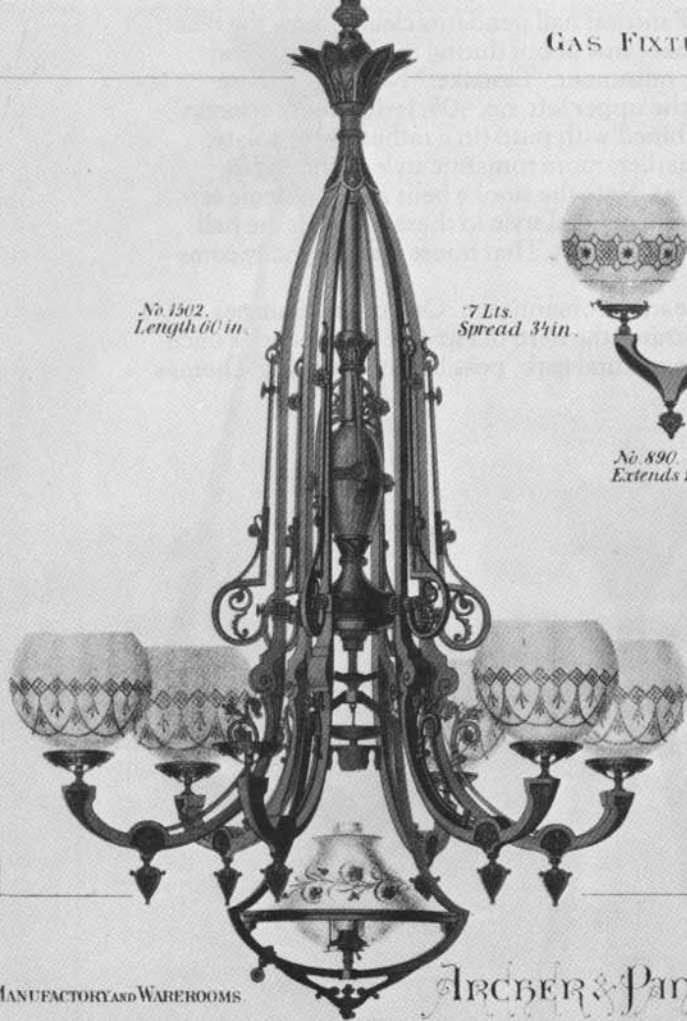

GAS FIXTURES

Plate 224.

No 1502.
Length 60 in.

7 Lts.
Spread 34 in.