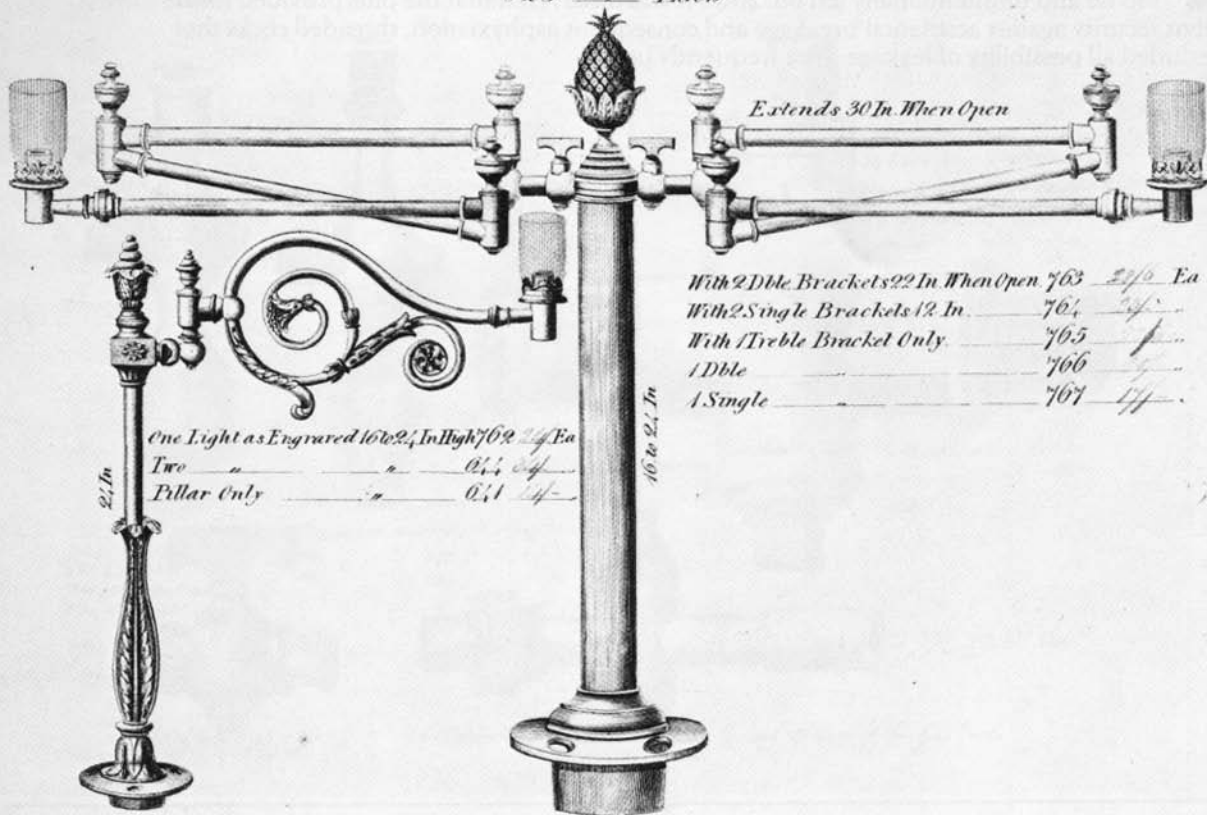

025 24/ Each

Extends 30 In. When Open

With 2 Dble. Brackets 22 In. When Open	763	24/0	Ea
With 2 Single Brackets 12 In.	764	24/	
With 1 Treble Bracket Only.	765	/	
1 Dble	766	/	
1 Single	767	/	

One Light as Engraved 16 to 24 In High 769 24/ Ea
 Two " " " " " " 770 24/ "
 Pillar Only " " " " " " 771 24/ "

24 In

16 to 24 In