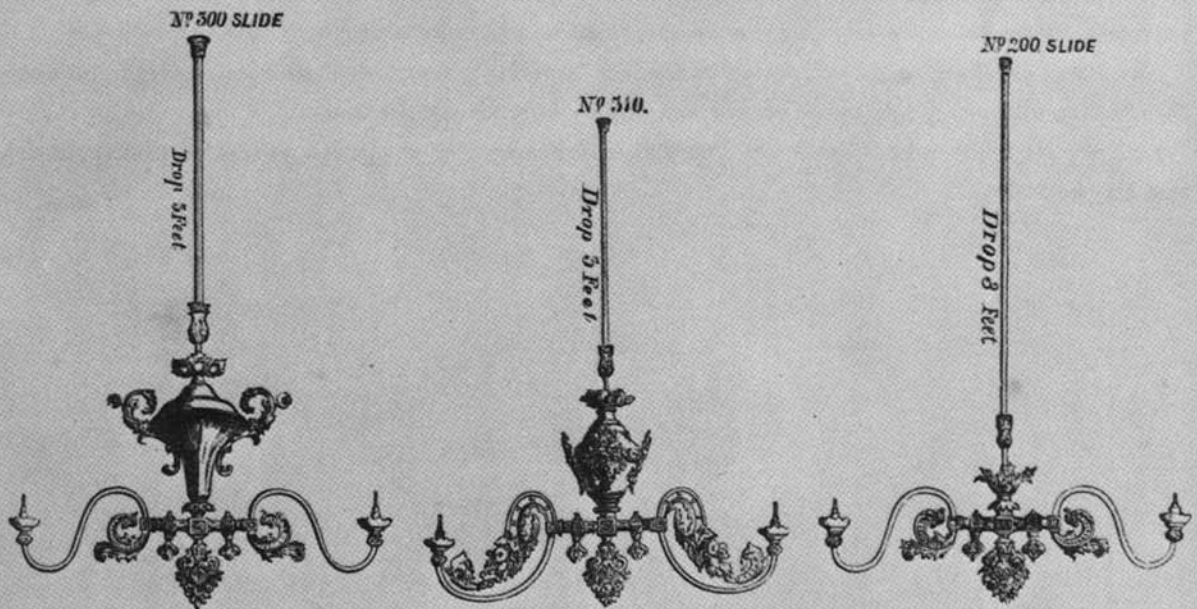

# GAS PENDANTS.

"La," Large ; "S.," Small ; "El.," Elbow ; "C. S.," Centre Swing.

The "Slides" draw 18 in. to 2 feet. No. 310 is Slide. Nos. 300 and 310 we also have without Slides.