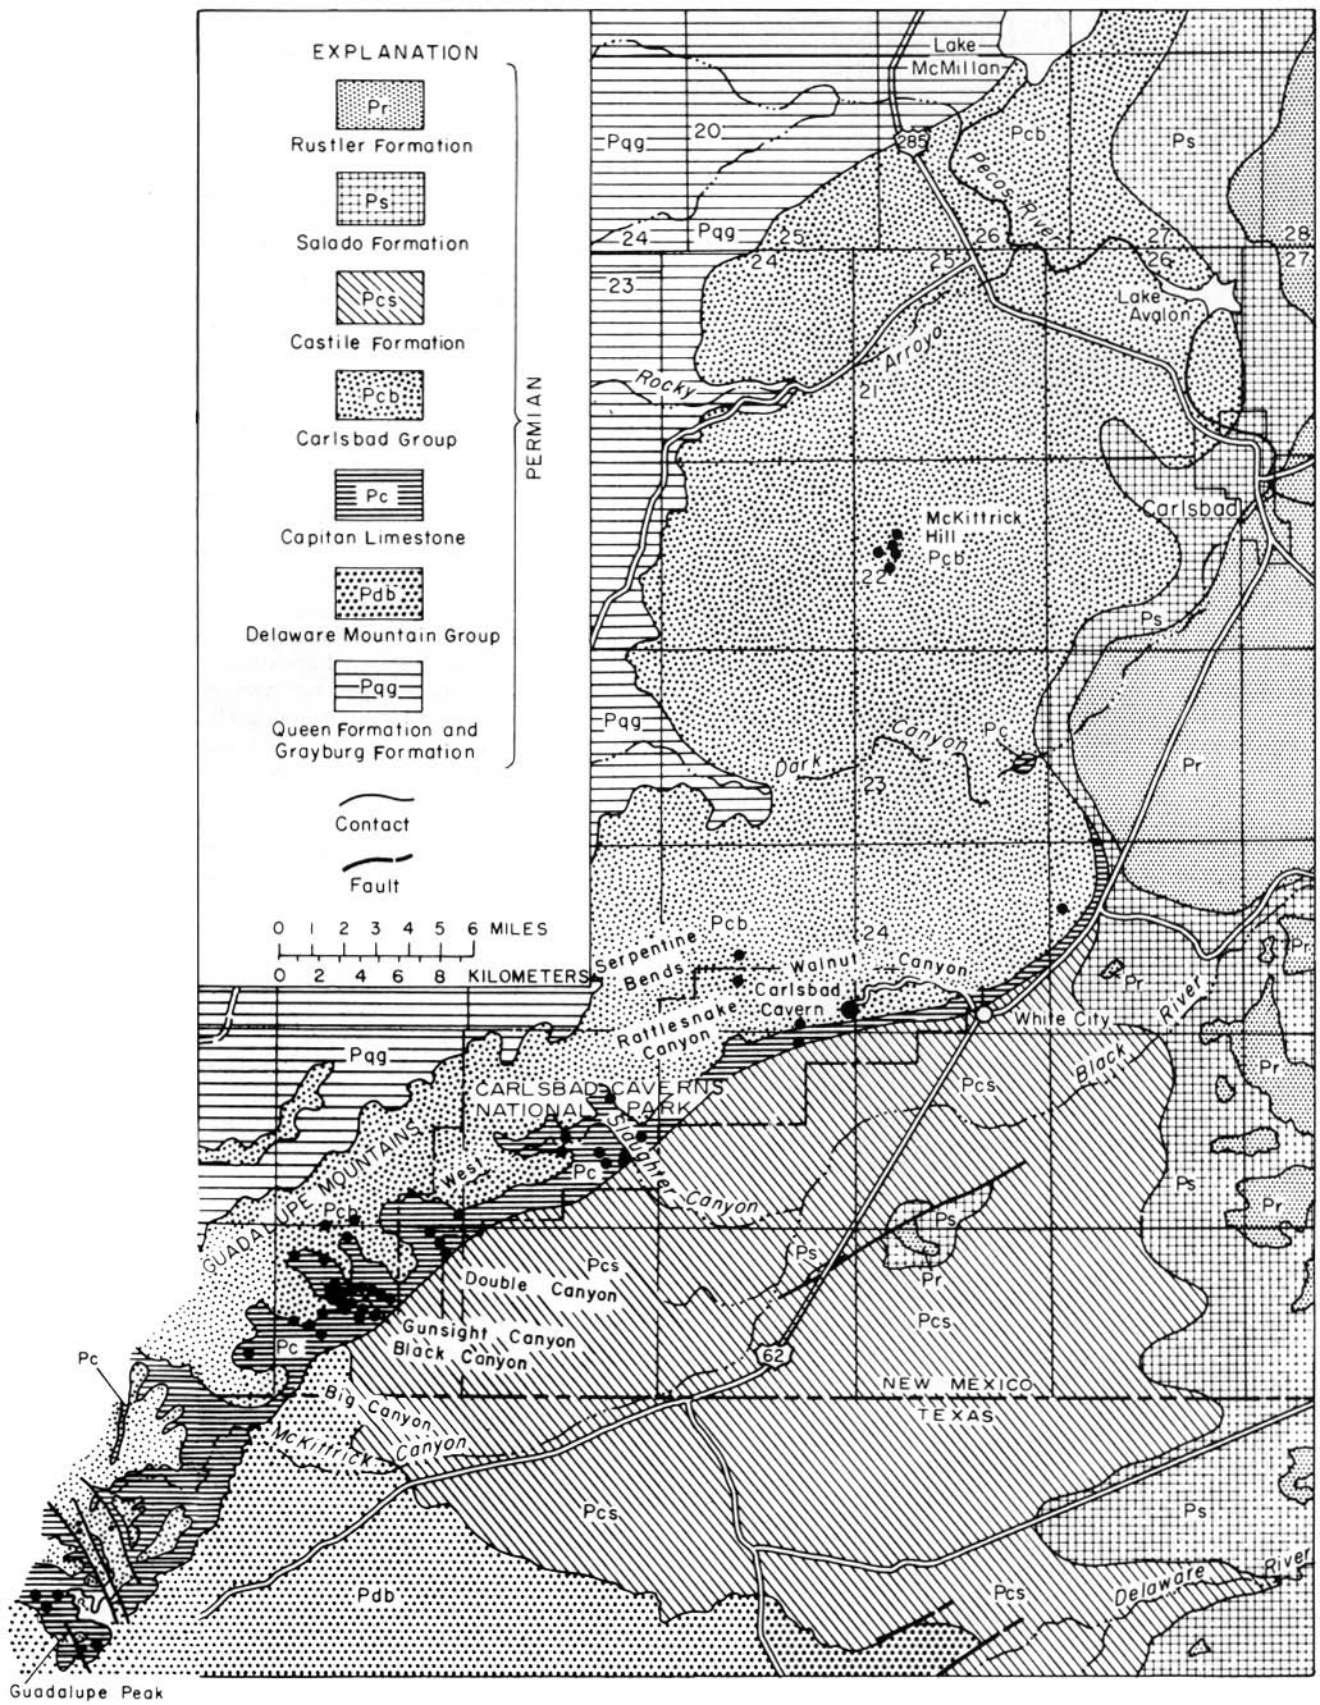

EXPLANATION

Rustler Formation

Salado Formation

Castile Formation

Carlsbad Group

Capitan Limestone

Delaware Mountain Group

Queen Formation and  
Grayburg Formation

Contact

Fault

0 1 2 3 4 5 6 MILES

0 2 4 6 8 KILOMETERS

PERMIAN

Guadalupe Peak