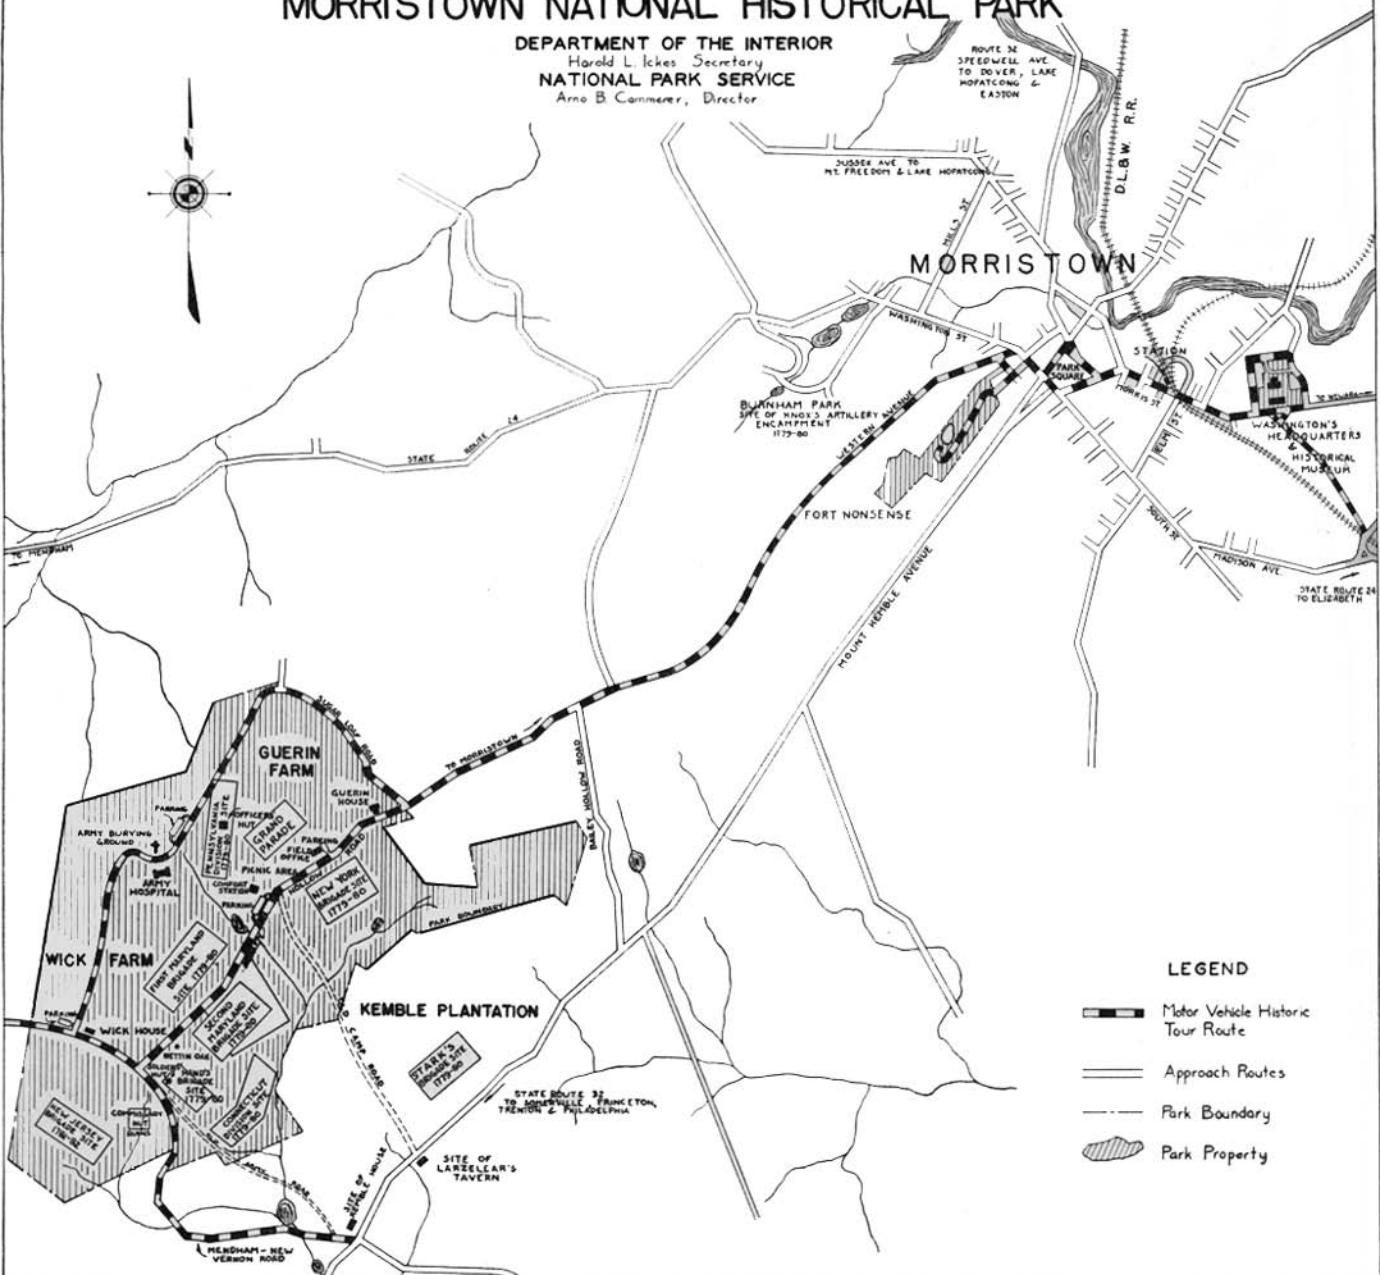

MORRISTOWN NATIONAL HISTORICAL PARK

DEPARTMENT OF THE INTERIOR
 Harold L. Ickes Secretary
 NATIONAL PARK SERVICE
 Arno B. Commerer, Director

LEGEND

-  Motor Vehicle Historic Tour Route
-  Approach Routes
-  Park Boundary
-  Park Property