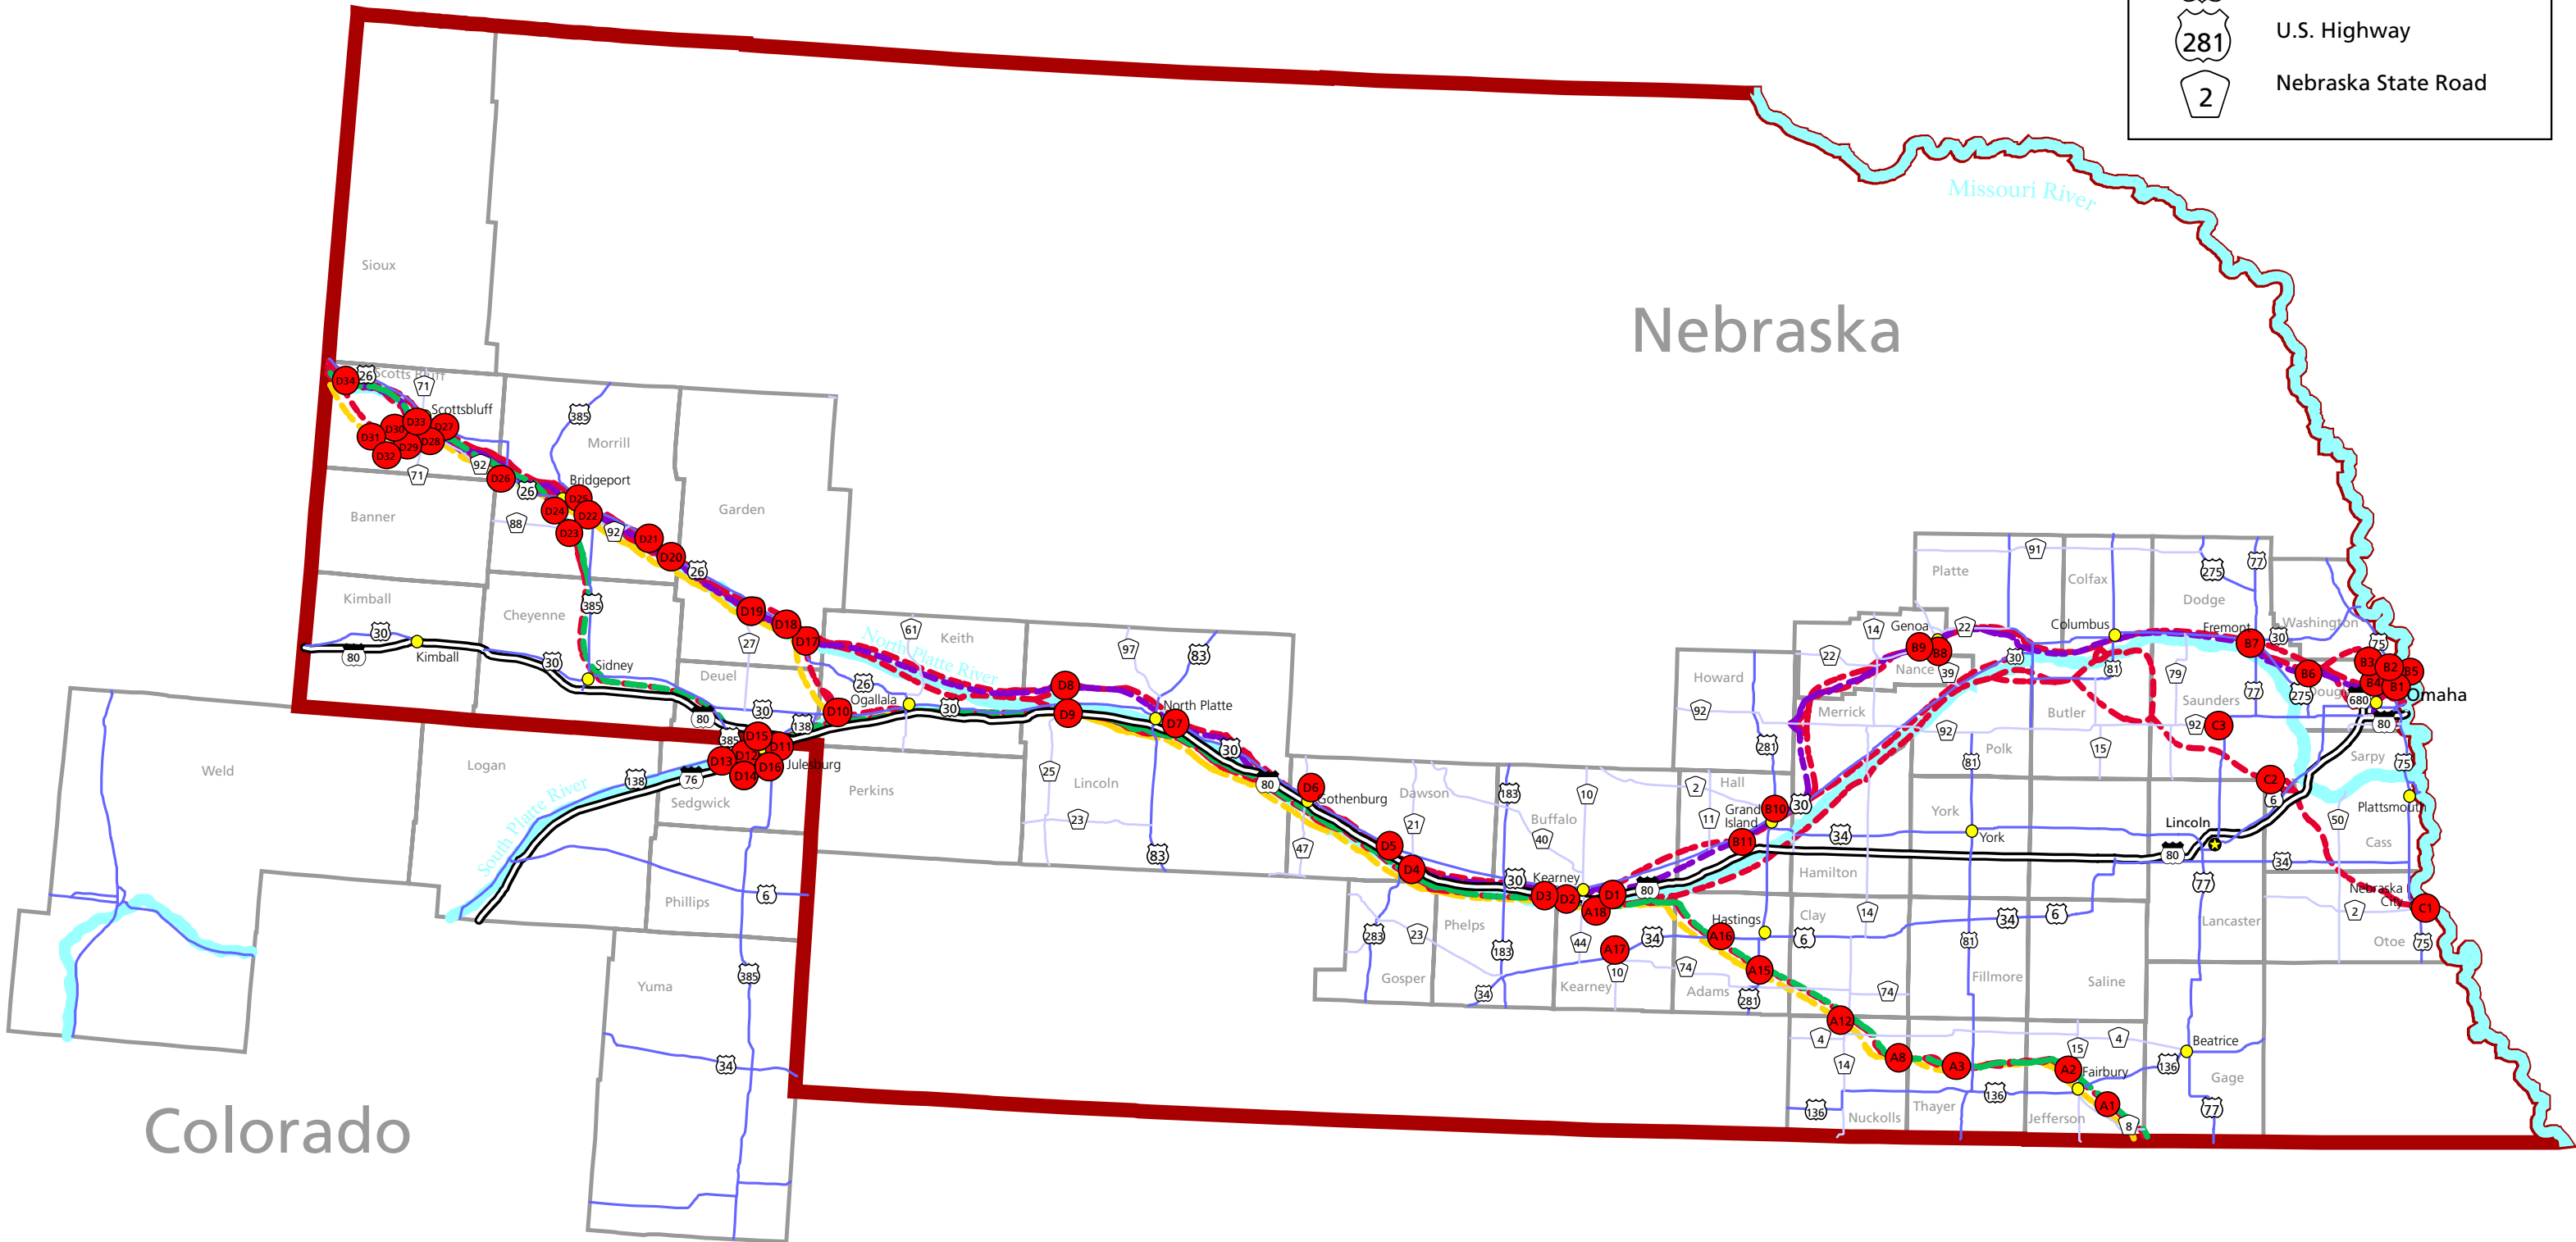

National Historic Trails Nebraska - Northeastern Colorado Auto Tour Route Map

- Auto Tour Route Interpretive Feature
- Oregon Trail
- Mormon Pioneer Trail
- - - California Trail
- - - Pony Express Trail
- Interstate Highway
- U.S. Highway
- Nebraska State Road

Colorado

Nebraska

Missouri River

South Platte River

North Platte River