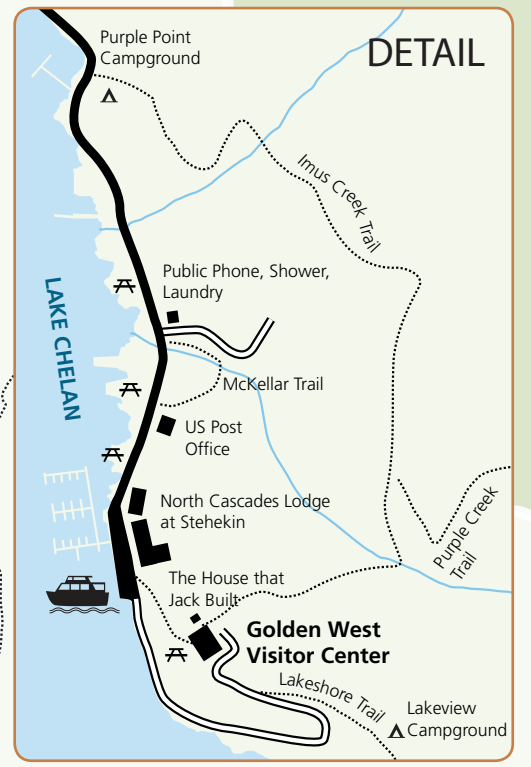

Bridge Creek Trail - PCT to Hwy 20
Goode Ridge Trail
Bridge Creek Camp

Shady Camp

Old Wagon Trail
North Cascades National Park

Tumwater Camp

High Bridge Camp

Agnes Gorge Trail
Agnes Creek Trail - PCT

McGregor Mountain Trail

Howard Lake

North Cascades National Park
Lake Chelan National Recreation Area

Stehekin Valley Ranch

Stehekin River

Company Creek Trail

Harlequin Campground

Rainbow Loop Trail

Rainbow Falls

Stehekin River Trail

Buckner Orchard

Boulder Creek Trail

Old Stehekin Schoolhouse

New Stehekin School

Stehekin Pastry Company

DeVore Creek Trail

Weaver Point Camp

See detail

Lakeshore Trail

DETAIL

KEY

- Point of Interest
- ▲ Campground
- Road, paved
- Road, gravel
- ⋯ Trail

WELCOME TO STEHEKIN

Lake Chelan National Recreation Area, North Cascades National Park Service Complex
LEARN MORE AT: www.nps.gov/noca OR CALL: 509-699-2080 x14