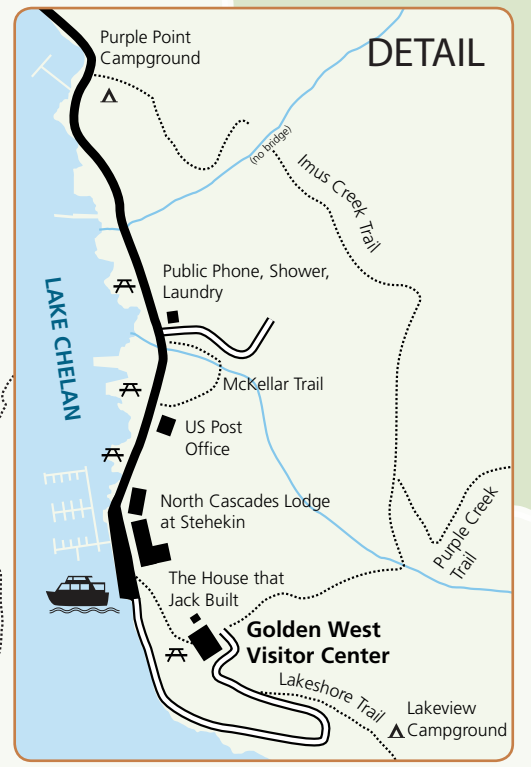

Bridge Creek Trail - PCT to Hwy 20  
 Goode Ridge Trail  
 Cascade Pass Trail  
 Bridge Creek Camp

Shady Camp

Old Wagon Trail  
 North Cascades National Park  
 Okanogan - Wenatchee National Forest

Tumwater Camp

High Bridge Camp

Agnes Gorge Trail  
 Agnes Creek Trail - PCT

McGregor Mountain Trail  
 Howard Lake

North Cascades National Park  
 Lake Chelan National Recreation Area

Stehekin Valley Ranch

Stehekin River

Company Creek Trail

Harlequin Campground

Rainbow Loop Trail

Rainbow Falls

Stehekin River Trail

Buckner Orchard

Boulder Creek Trail

Old Stehekin Schoolhouse

New Stehekin School

Stehekin Pastry Company

DeVore Creek Trail  
 Weaver Point Camp

Purple Creek Trail  
 Lakeshore Trail

**KEY**

- Point of Interest
- ▲ Campground
- Road, paved
- Road, gravel
- ⋯ Trail