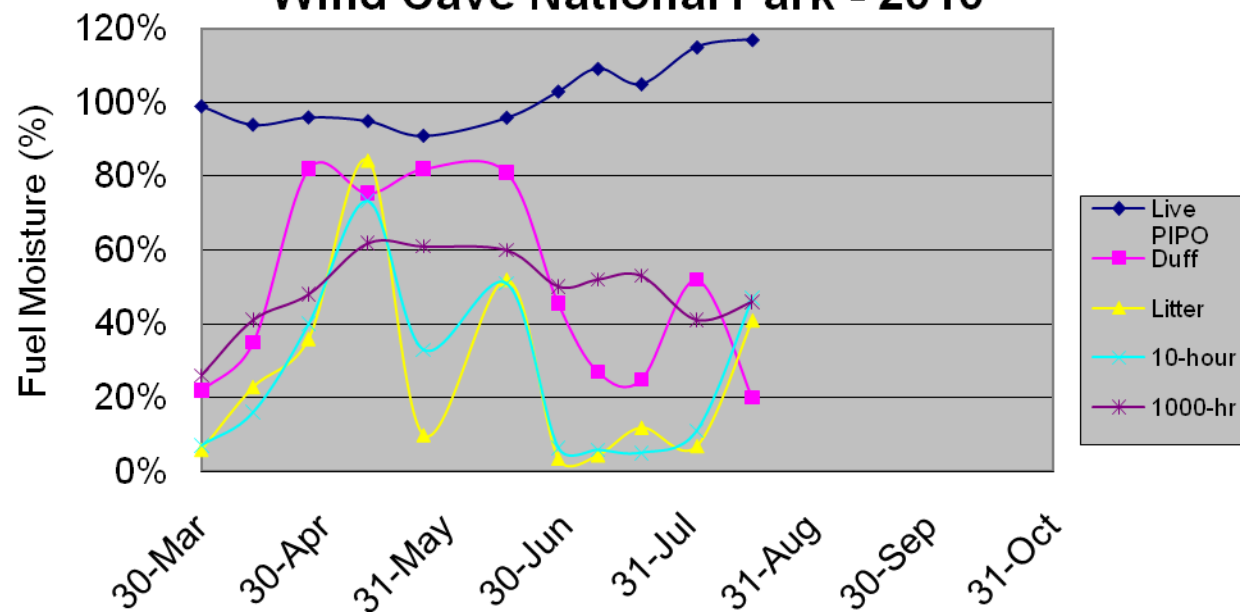

Wind Cave National Park - 2010

	Live PIPO	Duff	Litter	10-hour	1000-hr	precip*
3/30/2010	99%	22%	6%	7%	26%	
4/12/2010	94%	35%	23%	16%	41%	1.5 in
4/26/2010	96%	82%	36%	40%	48%	3.4 in
5/11/2010	95%	75%	84%	73%	62%	1.1 in
5/25/2010	91%	82%	10%	33%	61%	4.8 in
6/15/2010	96%	81%	52%	51%	60%	4.5 in
6/28/2010	103%	46%	4%	6%	50%	2.9 in
7/8/2010	109%	27%	5%	6%	52%	0.6 in
7/19/2010	105%	25%	12%	5%	53%	0.4 in
8/2/2010	115%	52%	7%	11%	41%	1.1 in
8/16/2010	117%	20%	41%	47%	46%	1.3 in

* Data collected at Elk Mountain RAWS (WCAS2), 2 miles south of fuel sampling location