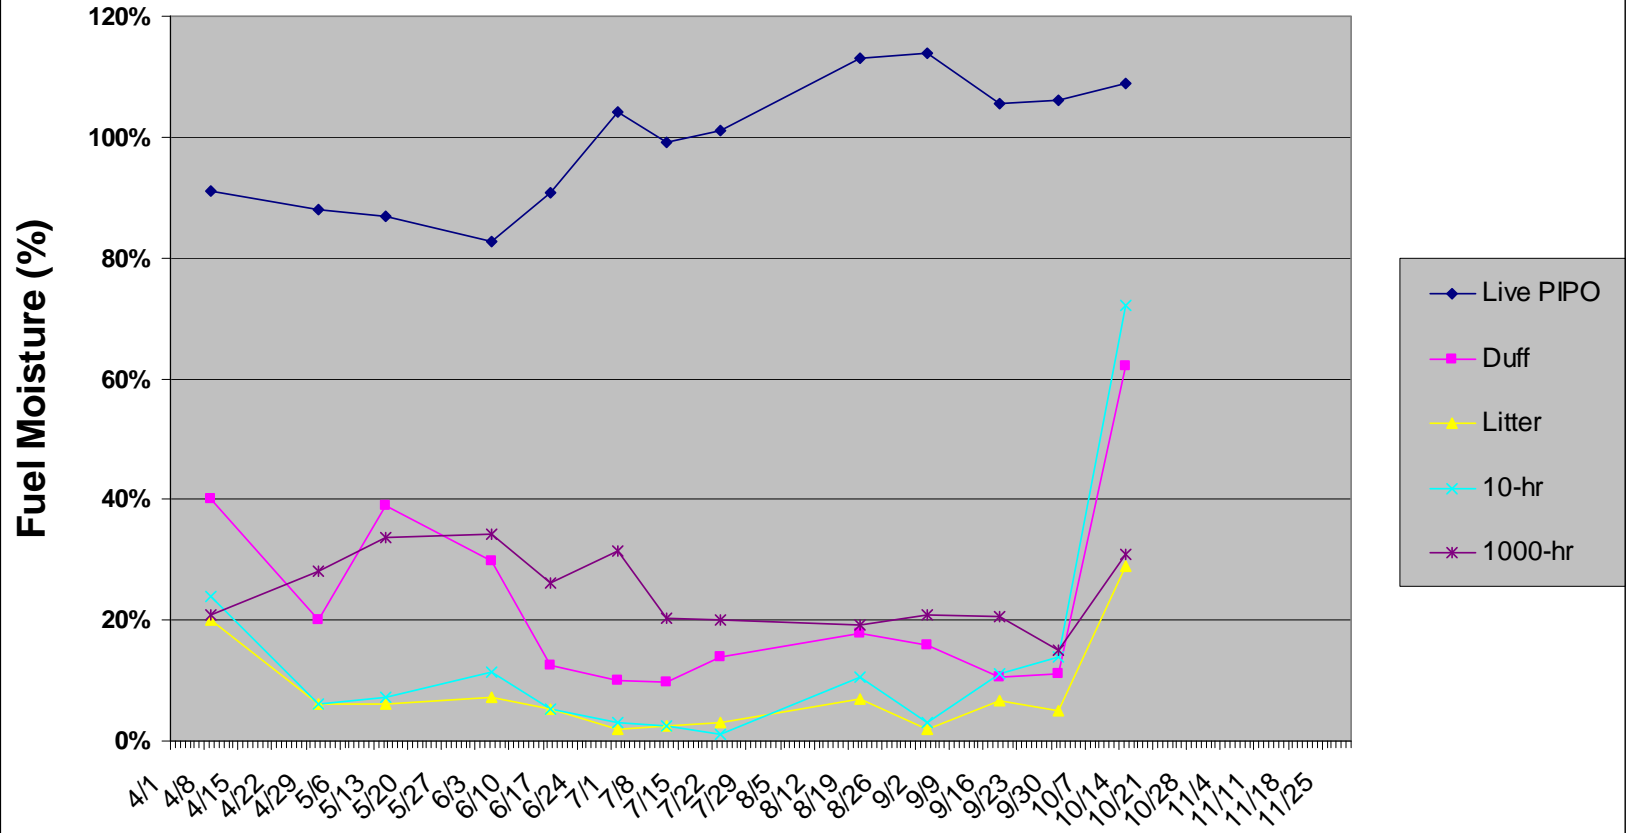

Wind Cave National Park - 2007

	Live ponderosa pine	Duff	Litter	10-hour	1000-hr	Precip since last sample*
4/9/2007	91%	40%	20%	24%	21%	--
5/1/2007	88%	20%	6%	6%	28%	1.4"
5/15/2007	87%	39%	6%	7%	34%	1.5"
6/6/2007	83%	30%	7%	11%	34%	2.8"
6/18/2007	91%	13%	5%	5%	26%	0.4"
7/2/2007	104%	10%	2%	3%	32%	0.2"
7/12/2007	99%	10%	3%	2%	20%	0.6"
7/23/2007	101%	14%	3%	1%	20%	0.8"
8/21/2007	113%	18%	7%	11%	19%	2.0"
9/4/2007	114%	16%	2%	3%	21%	1.1"
9/19/2007	106%	11%	7%	11%	21%	1.1"
10/1/2007	106%	11%	5%	14%	15%	0.2"
10/15/2007	109%	62%	29%	72%	31%	1.0"