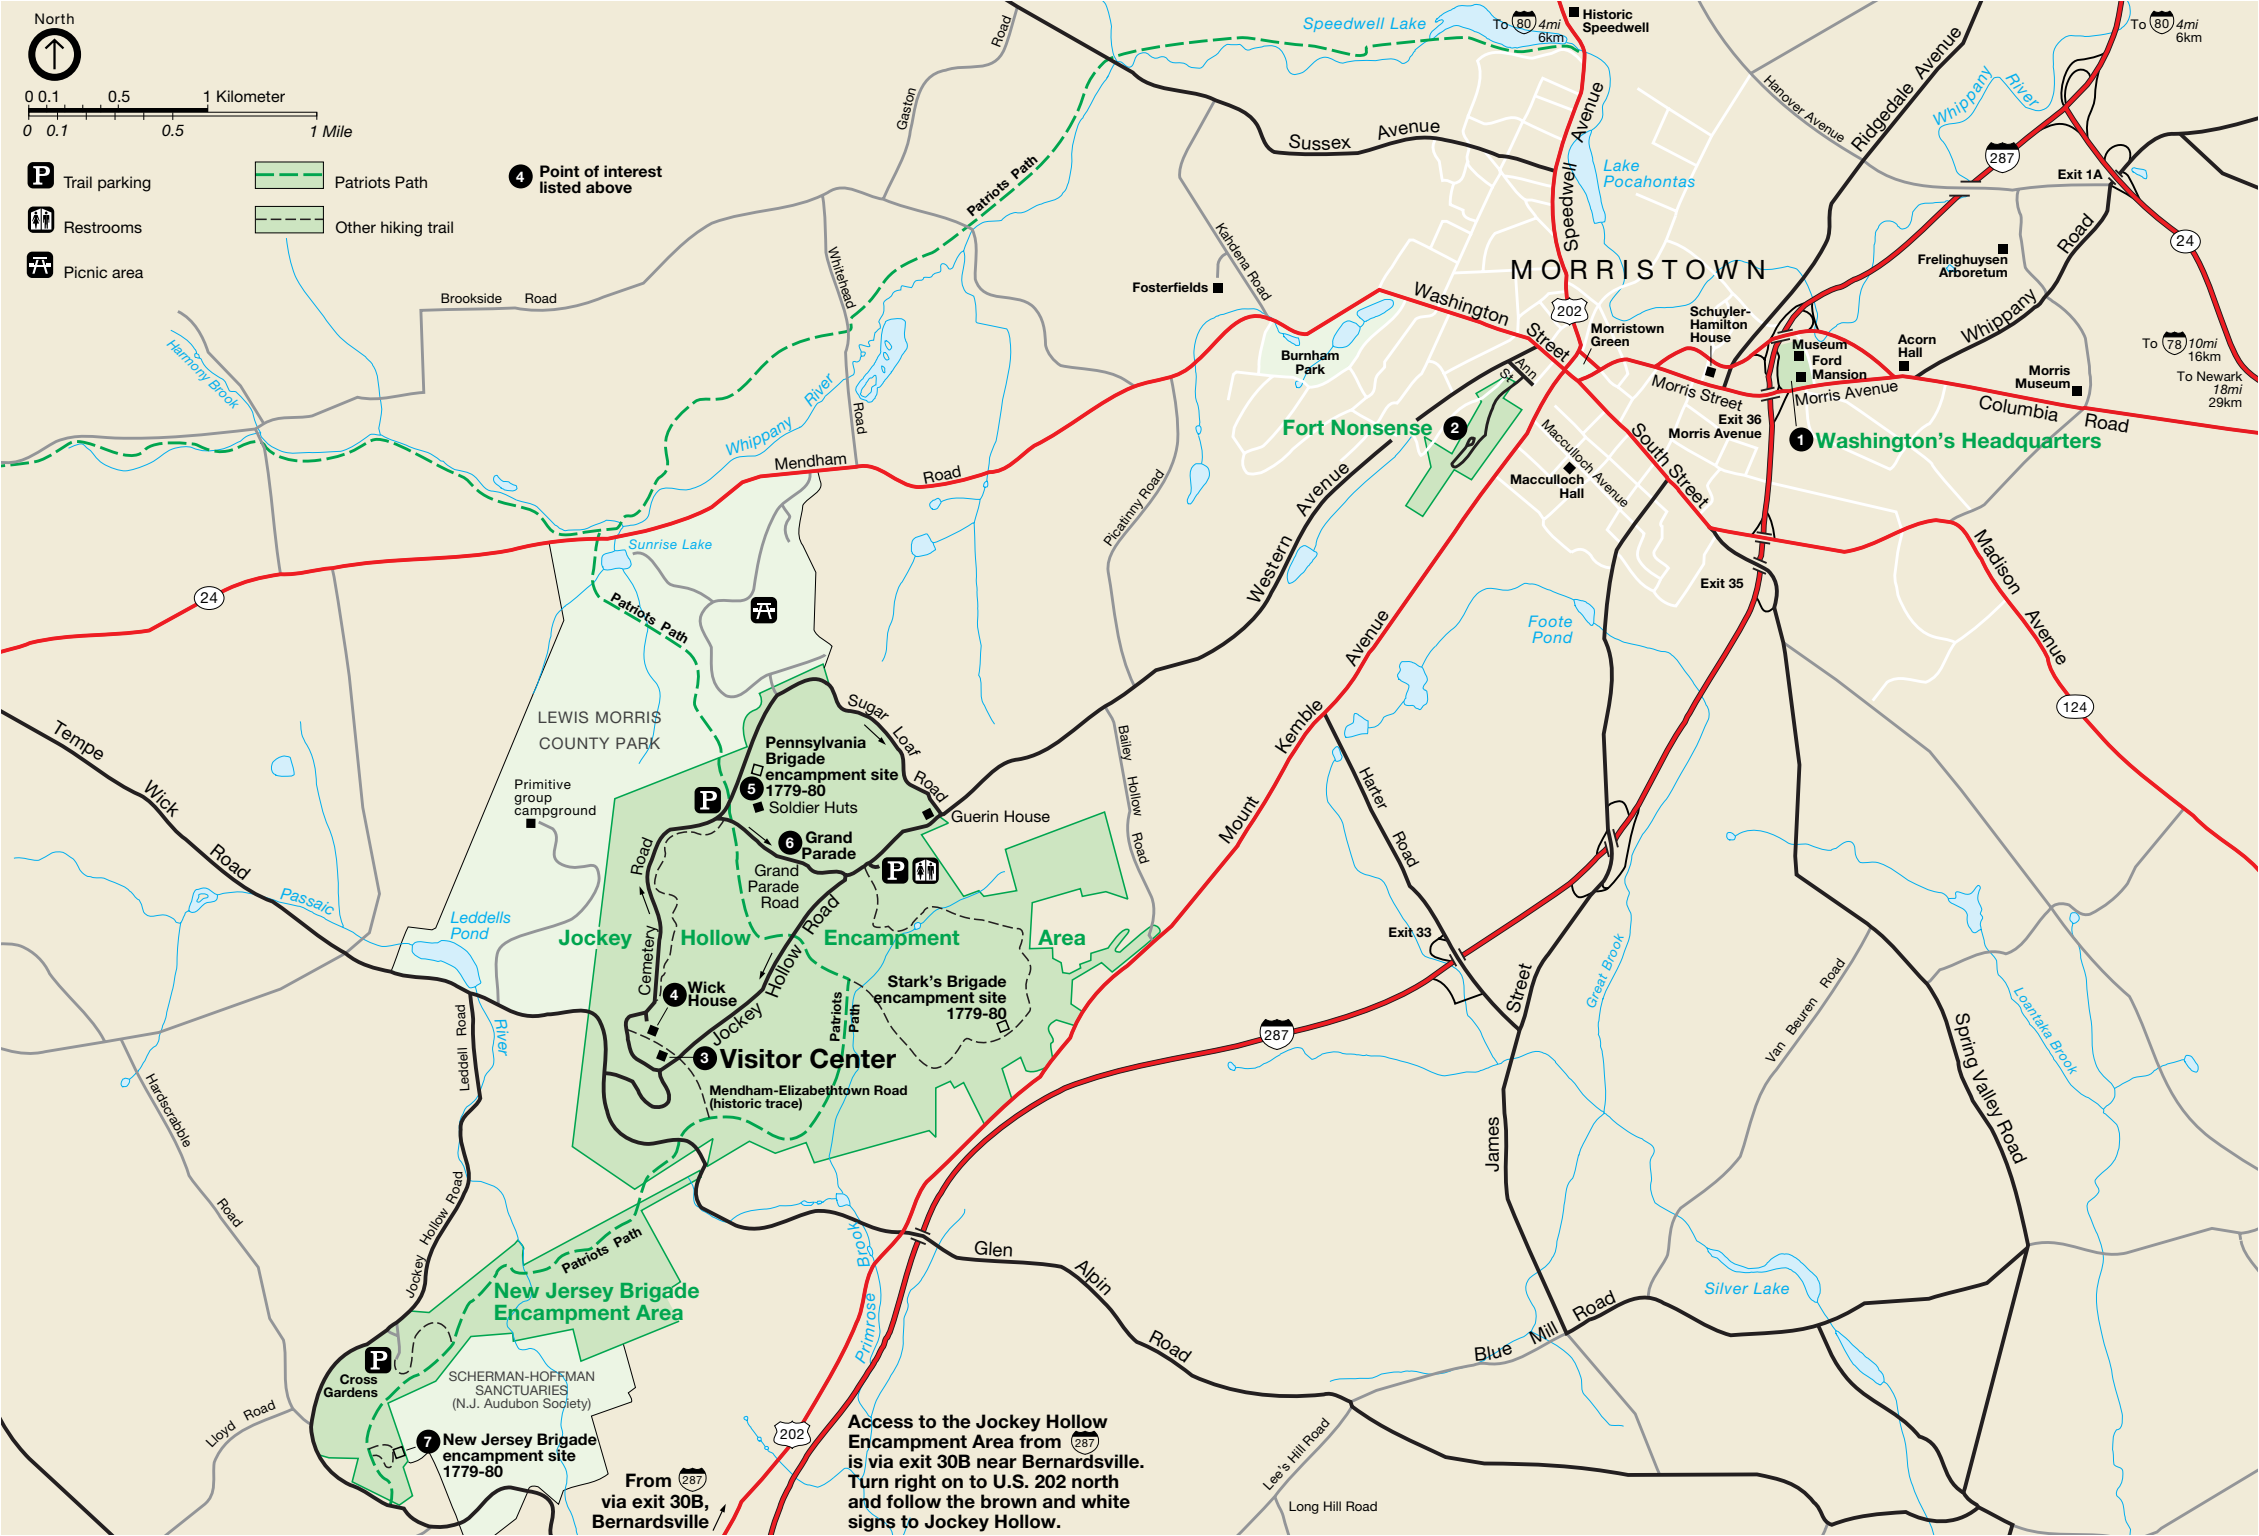

- Trail parking
- Restrooms
- Picnic area
- Patriots Path
- Other hiking trail
- Point of interest listed above

Access to the Jockey Hollow Encampment Area from is via exit 30B near Bernardsville. Turn right on to U.S. 202 north and follow the brown and white signs to Jockey Hollow.

From via exit 30B, Bernardsville